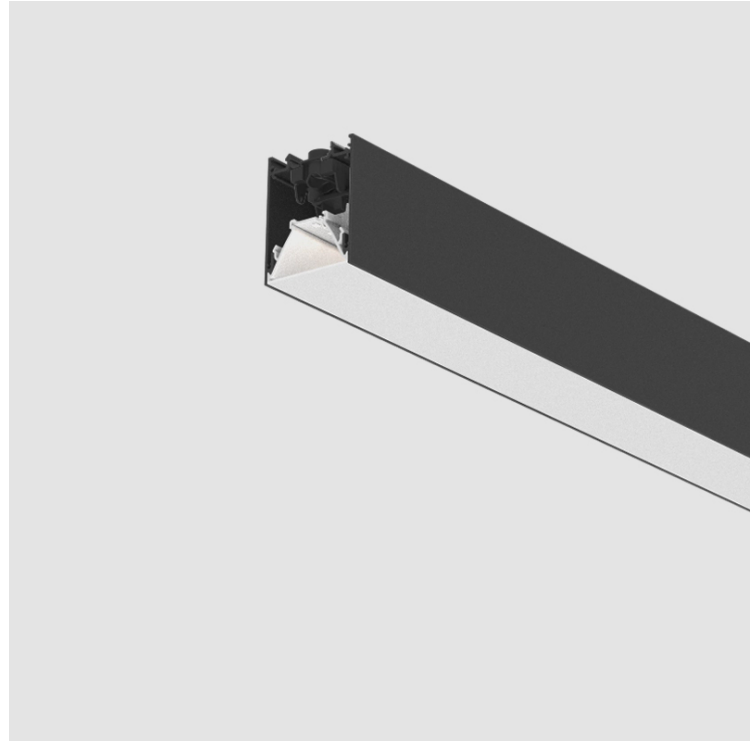

PROJECT	
TYPE	
SPECIFIER	
QUANTITY	
DATE	

SLIDER SURFACE

A3D275-

base number	LED Dimming	Finishes (Diamond)	Diffuser Options

DESCRIPTION

Slider Surface, L.1000mm/39 3/8", Direct, 22W LED, Tunable White (2700K-6500K), Max 3165lm, CRI90, IP40, Diffuser Options, Dimmable, Through Wiring (Does not Include End Cap)

1. To build a product code in our configurator select the specify button on the base model # product page
2. To build a manual product code on this datasheet choose from the options listed below in blue font and add the suffix to the base model #

GENERAL

Series: Slider
Partner: Prolicht
Division: Architectural
Installation: Surface
Product Type: Linear Profiles
Mounting Location: Ceiling
Light Distribution: Direct

PHYSICAL

Shape: Rectangle
Length (mm): 1000
Length (in): 39 3/8"
Width (mm): 60
Width (in): 2 3/8"
Height (mm): 76
Height (in): 3
Diffuser: [Opal](#) / [Microprism](#) / [Raster Black](#) / [Raster White](#) / [Batwing (Glare Control)](#)
Fixture Finish: [SSR](#) / [BKV](#) / [CWI](#) / [CRY](#) / [HAB](#) / [UFT](#) / [ITA](#) / [RUA](#) / [FTG](#) / [MYG](#) / [LOD](#) / [PUS](#) / [FRO](#) / [FUP](#) / [KIA](#) / [POP](#) / [BLS](#) / [SPG](#) / [MEY](#) / [GOH](#) / [CHC](#) / [COM](#) / [ABZ](#) / [JAG](#) / [OBR](#) / [MOS](#) / [ROR](#)
Fixture Material: Aluminum Die Cast

ELECTRICAL

Lamp Type: LED (Zhaga Standard)
Input Wattage (W): 22

LED

Color Temperature (°K): 2700-6500 Tunable White
Max. Delivered Lumen (lm): Max 3165
CRI: >90 CRI

RATINGS AND CERTIFICATIONS

Certified By: CSA Certified to UL and CSA Standards
IP rating: IP40