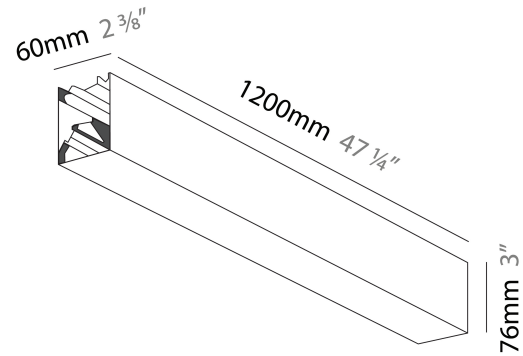

1. To build a product code in our configurator select the specify button on the base model # product page
2. To build a manual product code on this datasheet choose from the options listed below in blue font and add the suffix to the base model #

GENERAL
Series: Slider
Partner: Prolicht
Division: Architectural
Installation: Surface
Product Type: Linear Profiles
Mounting Location: Ceiling
Light Distribution: Direct

PHYSICAL
Shape: Rectangle
Length (mm): 1200
Length (in): 47 1/4
Width (mm): 60
Width (in): 2 3/8
Height (mm): 76
Height (in): 3
Diffuser: [Opal](#) / [Microprism](#) / [Raster Black](#) / [Raster White](#) / [Batwing (Glare Control)](#)
Fixture Finish: [SSR](#) / [BKV](#) / [CWI](#) / [CRY](#) / [HAB](#) / [UFT](#) / [ITA](#) / [RUA](#) / [FTG](#) / [MYG](#) / [LOD](#) / [PUS](#) / [FRO](#) / [FUP](#) / [KIA](#) / [POP](#) / [BLS](#) / [SPG](#) / [MEY](#) / [GOH](#) / [CHC](#) / [COM](#) / [ABZ](#) / [JAG](#) / [OBR](#) / [MOS](#) / [ROR](#)
Fixture Material: Aluminum Die Cast

ELECTRICAL
Lamp Type: LED (Zhaga Standard)
Input Wattage (W): 26
Total Output Wattage (W): 23.7
Dimming: [Tri-Mode (Non-Dimming and Phase Dimming (120Vac only) and 0-10V Dimming)](#)
Driver Included: Yes
Driver Location: Integrated
Driver Type: Constant Current - Universal
Driver Class: Class 2
Input Voltage (V): 120 - 277

LED
Color Temperature (°K): [2700](#) / [3000](#) / [3500](#) / [4000](#)
Max. Delivered Lumen (lm): Max 3805
CRI: >90 CRI
Lamp Life (hrs): 50000

RATINGS AND CERTIFICATIONS
Certified By: CSA Certified to UL and CSA Standards
IP rating: IP40