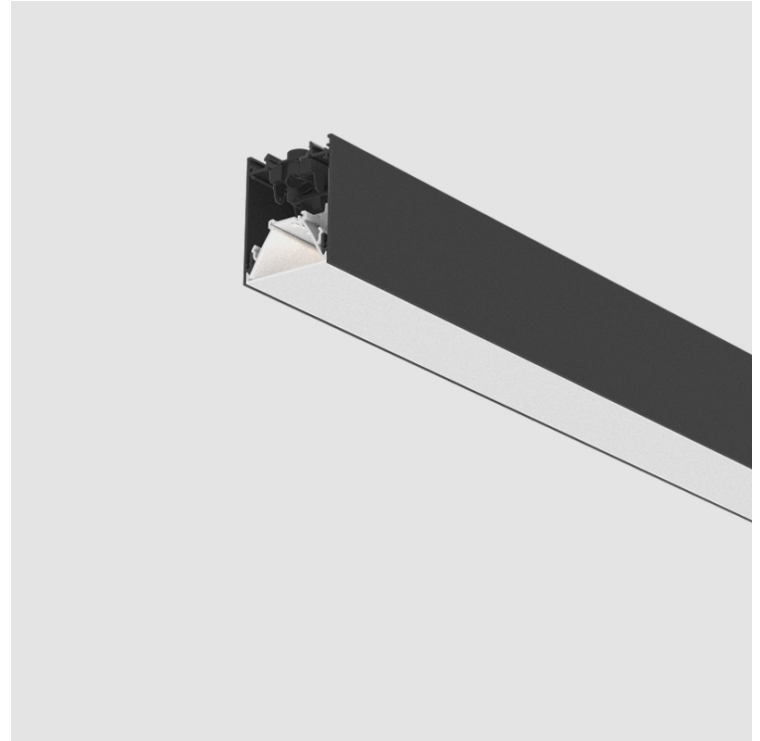

1. To build a product code in our configurator select the specify button on the base model # product page
2. To build a manual product code on this datasheet choose from the options listed below in blue font and add the suffix to the base model #

GENERAL
Series: Slider
Partner: Prolicht
Division: Architectural
Installation: Surface
Product Type: Linear Profiles
Mounting Location: Ceiling
Light Distribution: Direct

PHYSICAL
Shape: Rectangle
Length (mm): 1200
Length (in): 47 1/4
Width (mm): 60
Width (in): 2 3/8
Height (mm): 76
Height (in): 3
Diffuser: [Opal](#) / [Microprism](#) / [Raster Black](#) / [Raster White](#) / [Batwing (Glare Control)](#)
Fixture Finish: [SSR](#) / [BKV](#) / [CWI](#) / [CRY](#) / [HAB](#) / [UFT](#) / [ITA](#) / [RUA](#) / [FTG](#) / [MYG](#) / [LOD](#) / [PUS](#) / [FRO](#) / [FUP](#) / [KIA](#) / [POP](#) / [BLS](#) / [SPG](#) / [MEY](#) / [GOH](#) / [CHC](#) / [COM](#) / [ABZ](#) / [JAG](#) / [OBR](#) / [MOS](#) / [ROR](#)
Fixture Material: Aluminum Die Cast

ELECTRICAL
Lamp Type: LED (Zhaga Standard)
Input Wattage (W): 26
Total Output Wattage (W): 23.7
Dimming: [Tri-Mode (Non-Dimming and Phase Dimming (120Vac only) and 0-10V Dimming)](#)
Driver Included: Yes
Driver Location: Integrated
Driver Type: Constant Current - Universal
Driver Class: Class 2
Input Voltage (V): 120 - 277

LED
Color Temperature (°K): [2700](#) / [3000](#) / [3500](#) / [4000](#)
Max. Delivered Lumen (lm): Max 3805
CRI: >90 CRI
Lamp Life (hrs): 50000

RATINGS AND CERTIFICATIONS
Certified By: CSA Certified to UL and CSA Standards
IP rating: IP40