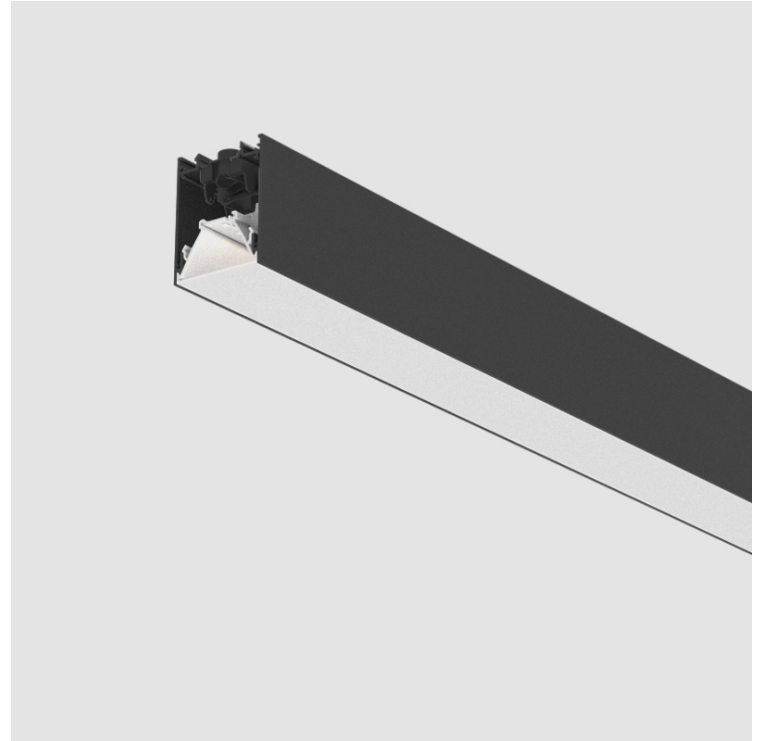

1. To build a product code in our configurator select the specify button on the base model # product page
2. To build a manual product code on this datasheet choose from the options listed below in blue font and add the suffix to the base model #

GENERAL

Series: Slider
Partner: Prolicht
Division: Architectural
Installation: Surface
Product Type: Linear Profiles
Mounting Location: Ceiling
Light Distribution: Direct

PHYSICAL

Shape: Rectangle
Length (mm): 1800
Length (in): 70 7/8
Width (mm): 60
Width (in): 2 3/8
Height (mm): 76
Height (in): 3
Diffuser: [Opal](#) / [Microprism](#) / [Raster Black](#) / [Raster White](#) / [Batwing (Glare Control)](#)
Fixture Finish: [SSR](#) / [BKV](#) / [CWI](#) / [CRY](#) / [HAB](#) / [UFT](#) / [ITA](#) / [RUA](#) / [FTG](#) / [MYG](#) / [LOD](#) / [PUS](#) / [FRO](#) / [FUP](#) / [KIA](#) / [POP](#) / [BLS](#) / [SPG](#) / [MEY](#) / [GOH](#) / [CHC](#) / [COM](#) / [ABZ](#) / [JAG](#) / [OBR](#) / [MOS](#) / [ROR](#)
Fixture Material: Aluminum Die Cast

ELECTRICAL

Lamp Type: LED (Zhaga Standard)
Input Wattage (W): 39
Total Output Wattage (W): 35.5
[Dimming: Non-Dimmable](#)
Driver Included: Yes
Driver Location: Integrated
Driver Type: Constant Current - Universal
Driver Class: Class 2
Input Voltage (V): 120 - 277
Constant Current (mA): 300

LED

Color Temperature (°K): [2700](#) / [3000](#) / [3500](#) / [4000](#)
Max. Delivered Lumen (lm): Max 5707
CRI: >90 CRI
Lamp Life (hrs): 50000

RATINGS AND CERTIFICATIONS

Certified By: CSA Certified to UL and CSA Standards
IP rating: IP40