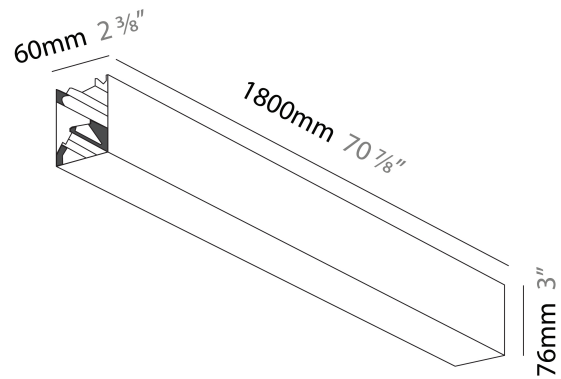

1. To build a product code in our configurator select the specify button on the base model # product page
2. To build a manual product code on this datasheet choose from the options listed below in blue font and add the suffix to the base model #

GENERAL

Series: Slider
Partner: Prolicht
Division: Architectural
Installation: Surface
Product Type: Linear Profiles
Mounting Location: Ceiling
Light Distribution: Direct

PHYSICAL

Shape: Rectangle
Length (mm): 1800
Length (in): 70 7/8
Width (mm): 60
Width (in): 2 3/8
Height (mm): 76
Height (in): 3
Diffuser: [Opal](#) / [Microprism](#) / [Raster Black](#) / [Raster White](#) / [Batwing (Glare Control)](#)
Fixture Finish: [SSR](#) / [BKV](#) / [CWI](#) / [CRY](#) / [HAB](#) / [UFT](#) / [ITA](#) / [RUA](#) / [FTG](#) / [MYG](#) / [LOD](#) / [PUS](#) / [FRO](#) / [FUP](#) / [KIA](#) / [POP](#) / [BLS](#) / [SPG](#) / [MEY](#) / [GOH](#) / [CHC](#) / [COM](#) / [ABZ](#) / [JAG](#) / [OBR](#) / [MOS](#) / [ROR](#)
Fixture Material: Aluminum Die Cast

ELECTRICAL

Lamp Type: LED (Zhaga Standard)
Input Wattage (W): 39
Total Output Wattage (W): 35.5
[Dimming: Non-Dimmable](#)
Driver Included: Yes
Driver Location: Integrated
Driver Type: Constant Current - Universal
Driver Class: Class 2
Input Voltage (V): 120 - 277
Constant Current (mA): 300

LED

Color Temperature (°K): [2700](#) / [3000](#) / [3500](#) / [4000](#)
Max. Delivered Lumen (lm): Max 5707
CRI: >90 CRI
Lamp Life (hrs): 50000

RATINGS AND CERTIFICATIONS

Certified By: CSA Certified to UL and CSA Standards
IP rating: IP40