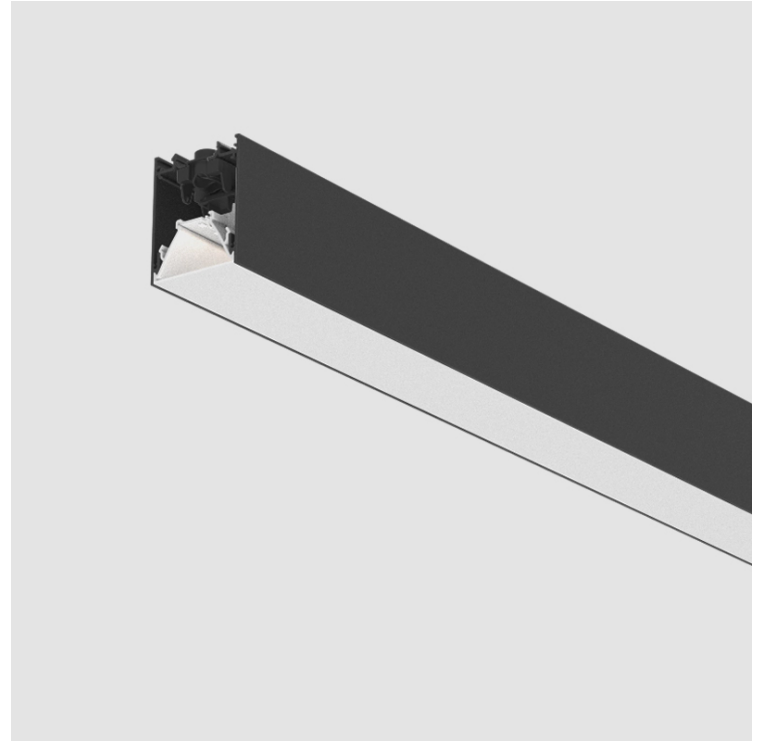

1. To build a product code in our configurator select the specify button on the base model # product page
2. To build a manual product code on this datasheet choose from the options listed below in blue font and add the suffix to the base model #

GENERAL

Series: Slider
Partner: Prolicht
Division: Architectural
Installation: Surface
Product Type: Linear Profiles
Mounting Location: Ceiling
Light Distribution: Direct

PHYSICAL

Shape: Rectangle
Length (mm): 2000
Length (in): 78 3/4
Width (mm): 60
Width (in): 2 3/8
Height (mm): 76
Height (in): 3
Diffuser: [Opal](#) / [Microprism](#) / [Raster Black](#) / [Raster White](#) / [Batwing (Glare Control)](#)
Fixture Finish: [SSR](#) / [BKV](#) / [CWI](#) / [CRY](#) / [HAB](#) / [UFT](#) / [ITA](#) / [RUA](#) / [FTG](#) / [MYG](#) / [LOD](#) / [PUS](#) / [FRO](#) / [FUP](#) / [KIA](#) / [POP](#) / [BLS](#) / [SPG](#) / [MEY](#) / [GOH](#) / [CHC](#) / [COM](#) / [ABZ](#) / [JAG](#) / [OBR](#) / [MOS](#) / [ROR](#)
Fixture Material: Aluminum Die Cast

ELECTRICAL

Lamp Type: LED (Zhaga Standard)
Input Wattage (W): 43
Total Output Wattage (W): 39.1
[Dimming: Non-Dimmable](#)
Driver Included: Yes
Driver Location: Integrated
Driver Type: Constant Current - Universal
Driver Class: Class 2
Input Voltage (V): 120 - 277

LED

Color Temperature (°K): 2700 / 3000 / 3500 / 4000
Max. Delivered Lumen (lm): Max 6339
CRI: >90 CRI
Lamp Life (hrs): 50000

RATINGS AND CERTIFICATIONS

Certified By: CSA Certified to UL and CSA Standards
IP rating: IP40