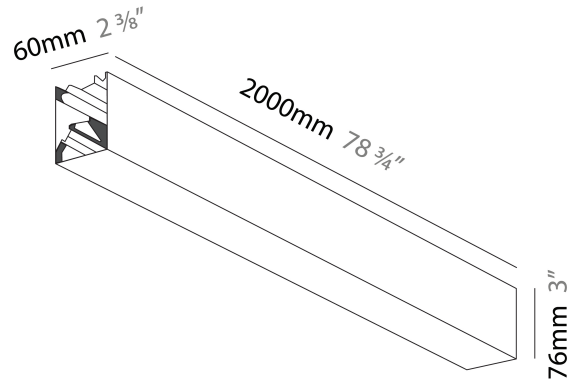

1. To build a product code in our configurator select the specify button on the base model # product page
2. To build a manual product code on this datasheet choose from the options listed below in blue font and add the suffix to the base model #

GENERAL

Series: Slider
Partner: Prolicht
Division: Architectural
Installation: Surface
Product Type: Linear Profiles
Mounting Location: Ceiling
Light Distribution: Direct

PHYSICAL

Shape: Rectangle
Length (mm): 2000
Length (in): 78 3/4
Width (mm): 60
Width (in): 2 3/8
Height (mm): 76
Height (in): 3
Diffuser: [Opal](#) / [Microprism](#) / [Raster Black](#) / [Raster White](#) / [Batwing (Glare Control)](#)
Fixture Finish: [SSR](#) / [BKV](#) / [CWI](#) / [CRY](#) / [HAB](#) / [UFT](#) / [ITA](#) / [RUA](#) / [FTG](#) / [MYG](#) / [LOD](#) / [PUS](#) / [FRO](#) / [FUP](#) / [KIA](#) / [POP](#) / [BLS](#) / [SPG](#) / [MEY](#) / [GOH](#) / [CHC](#) / [COM](#) / [ABZ](#) / [JAG](#) / [OBR](#) / [MOS](#) / [ROR](#)
Fixture Material: Aluminum Die Cast

ELECTRICAL

Lamp Type: LED (Zhaga Standard)
Input Wattage (W): 43
Total Output Wattage (W): 39.1
[Dimming: Non-Dimmable](#)
Driver Included: Yes
Driver Location: Integrated
Driver Type: Constant Current - Universal
Driver Class: Class 2
Input Voltage (V): 120 - 277

LED

Color Temperature (°K): 2700 / 3000 / 3500 / 4000
Max. Delivered Lumen (lm): Max 6339
CRI: >90 CRI
Lamp Life (hrs): 50000

RATINGS AND CERTIFICATIONS

Certified By: CSA Certified to UL and CSA Standards
IP rating: IP40