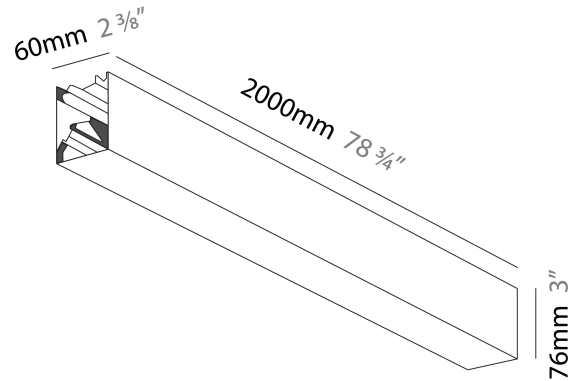

PROJECT	_____
TYPE	_____
SPECIFIER	_____
QUANTITY	_____
DATE	_____

SLIDER SURFACE

A3D285-

base number	LED Dimming	Finishes (Diamond)	Diffuser Options

DESCRIPTION

Slider Surface, L.2000mm/78 3/4", Direct, 43W LED, Tunable White (2700K-6500K), Max 6339lm, CRI90, IP40, Diffuser Options, Dimmable, Through Wiring (Doesnot Include End Cap)

1. To build a product code in our configurator select the specify button on the base model # product page
2. To build a manual product code on this datasheet choose from the options listed below in blue font and add the suffix to the base model #

GENERAL

Series: Slider
Partner: Prolicht
Division: Architectural
Installation: Surface
Product Type: Linear Profiles
Mounting Location: Ceiling
Light Distribution: Direct

PHYSICAL

Shape: Rectangle
Length (mm): 2000
Length (in): 78 3/4
Width (mm): 60
Width (in): 2 3/8
Height (mm): 76
Height (in): 3
Diffuser: [Opal](#) / [Microprism](#) / [Raster Black](#) / [Raster White](#) / [Batwing (Glare Control)](#)
Fixture Finish: [SSR](#) / [BKV](#) / [CWI](#) / [CRY](#) / [HAB](#) / [UFT](#) / [ITA](#) / [RUA](#) / [FTG](#) / [MYG](#) / [LOD](#) / [PUS](#) / [FRO](#) / [FUP](#) / [KIA](#) / [POP](#) / [BLS](#) / [SPG](#) / [MEY](#) / [GOH](#) / [CHC](#) / [COM](#) / [ABZ](#) / [JAG](#) / [OBR](#) / [MOS](#) / [ROR](#)
Fixture Material: Aluminum Die Cast

ELECTRICAL

Lamp Type: LED (Zhaga Standard)
Input Wattage (W): 43

LED

Color Temperature (°K): 2700-6500 Tunable White
Max. Delivered Lumen (lm): Max 6339
CRI: >90 CRI

RATINGS AND CERTIFICATIONS

Certified By: CSA Certified to UL and CSA Standards
IP rating: IP40