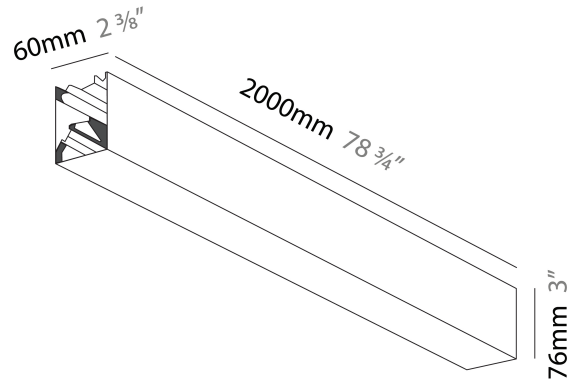

PROJECT
TYPE
SPECIFIER
QUANTITY
DATE

SLIDER SURFACE

A3D285-

base number	LED Dimming	Finishes (Diamond)	Diffuser Options

DESCRIPTION

Slider Surface, L.2000mm/78 3/4", Direct, 43W LED, Tunable White (2700K-6500K), Max 6339lm, CRI90, IP40, Diffuser Options, Dimmable, Through Wiring (Doesnot Include End Cap)

1. To build a product code in our configurator select the specify button on the base model # product page
2. To build a manual product code on this datasheet choose from the options listed below in blue font and add the suffix to the base model #

GENERAL

Series: Slider
Partner: Prolicht
Division: Architectural
Installation: Surface
Product Type: Linear Profiles
Mounting Location: Ceiling
Light Distribution: Direct

PHYSICAL

Shape: Rectangle
Length (mm): 2000
Length (in): 78 3/4
Width (mm): 60
Width (in): 2 3/8
Height (mm): 76
Height (in): 3
Diffuser: [Opal](#) / [Microprism](#) / [Raster Black](#) / [Raster White](#) / [Batwing (Glare Control)](#)
Fixture Finish: [SSR](#) / [BKV](#) / [CWI](#) / [CRY](#) / [HAB](#) / [UFT](#) / [ITA](#) / [RUA](#) / [FTG](#) / [MYG](#) / [LOD](#) / [PUS](#) / [FRO](#) / [FUP](#) / [KIA](#) / [POP](#) / [BLS](#) / [SPG](#) / [MEY](#) / [GOH](#) / [CHC](#) / [COM](#) / [ABZ](#) / [JAG](#) / [OBR](#) / [MOS](#) / [ROR](#)
Fixture Material: Aluminum Die Cast

ELECTRICAL

Lamp Type: LED (Zhaga Standard)
Input Wattage (W): 43

LED

Color Temperature (°K): 2700-6500 Tunable White
Max. Delivered Lumen (lm): Max 6339
CRI: >90 CRI

RATINGS AND CERTIFICATIONS

Certified By: CSA Certified to UL and CSA Standards
IP rating: IP40