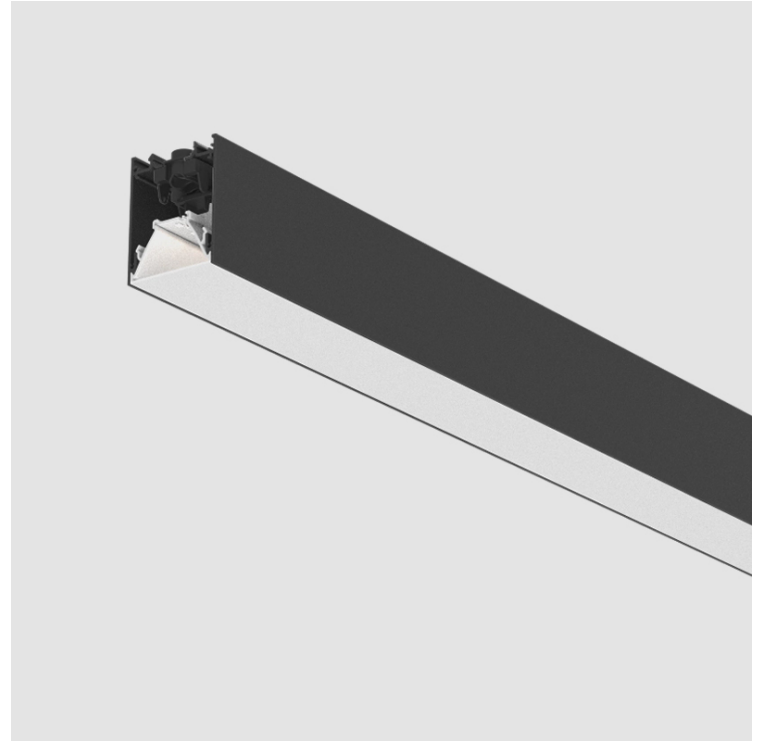

DESCRIPTION

Slider Surface, L.2200mm/83 5/8", Direct, 47W LED, Tunable White (2700K-6500K), Max 6970lm, CRI90, IP40, Diffuser Options, Dimmable, Through Wiring (Doesnot Include End Cap)

- To build a product code in our configurator select the specify button on the base model # product page
- To build a manual product code on this datasheet choose from the options listed below in blue font and add the suffix to the base model #

GENERAL

Series: Slider
 Brand: Prolicht
 Division: Architectural
 Mounting Type: Surface
 Mounting Location: Wall / Ceiling
 Subcategory: Profile

PHYSICAL

Shape: Rectangle
 Length (mm): 2200
 Length (in): 86 5/8
 Width (mm): 60
 Width (in): 2 3/8
 Height (mm): 76
 Height (in): 3
 Light Distribution: Direct
 Diffuser: Diffuser - Opal, Micro-prism, Raster Black, Raster White, Batwing
 Fixture Finish: SSR / BKV / CWI / CRY / HAB / UFT / ITA / RUA / FTG / MYG / LOD / PUS / FRO / FUP / KIA / POP / BLS / SPG / MEY / GOH / GUM / CHC / COM / ABZ / JAG / OBR / MOS / ROR
 Fixture Material: Aluminum Die Cast

ELECTRICAL

Lamp Type: LED (Zhaga Standard)
 Input Wattage (W): 47

LED

Color Temperature (°K): 2700-6500 Tunable White
 Max. Delivered Lumen (lm): Max 6970
 CRI: >90 CRI

RATINGS AND CERTIFICATIONS

Certified By: CSA Certified to UL and CSA Standards
 IP rating: IP40