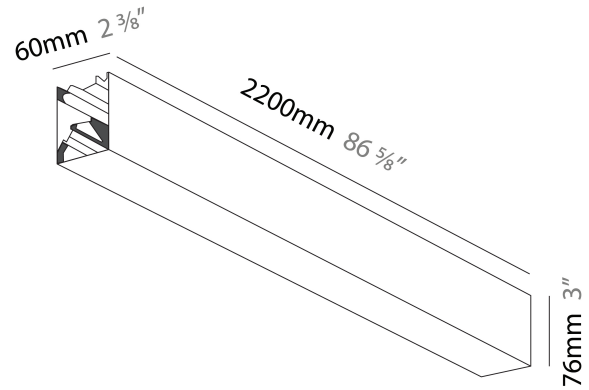

PROJECT	_____
TYPE	_____
SPECIFIER	_____
QUANTITY	_____
DATE	_____

SLIDER SURFACE

A3D287-

base number	LED Dimming	Finishes (Diamond)	Diffuser Options

DESCRIPTION

Slider Surface, L.2200mm/83 5/8", Direct, 47W LED, Tunable White (2700K-6500K), Max 6970lm, CRI90, IP40, Diffuser Options, Dimmable, Through Wiring (Doesnot Include End Cap)

1. To build a product code in our configurator select the specify button on the base model # product page
2. To build a manual product code on this datasheet choose from the options listed below in blue font and add the suffix to the base model #

GENERAL

Series: Slider
Brand: Prolicht
Division: Architectural
Mounting Type: Surface
Mounting Location: Wall / Ceiling
Subcategory: Profile

PHYSICAL

Shape: Rectangle
Length (mm): 2200
Length (in): 86 5/8
Width (mm): 60
Width (in): 2 3/8
Height (mm): 76
Height (in): 3
Light Distribution: Direct
Diffuser: Diffuser - Opal, Micro-prism, Raster Black, Raster White, Batwing
Fixture Finish: SSR / BKV / CWI / CRY / HAB / UFT / ITA / RUA / FTG / MYG / LOD / PUS / FRO / FUP / KIA / POP / BLS / SPG / MEY / GOH / GUM / CHC / COM / ABZ / JAG / OBR / MOS / ROR
Fixture Material: Aluminum Die Cast

ELECTRICAL

Lamp Type: LED (Zhaga Standard)
Input Wattage (W): 47

LED

Color Temperature (°K): 2700-6500 Tunable White
Max. Delivered Lumen (lm): Max 6970
CRI: >90 CRI

RATINGS AND CERTIFICATIONS

Certified By: CSA Certified to UL and CSA Standards
IP rating: IP40