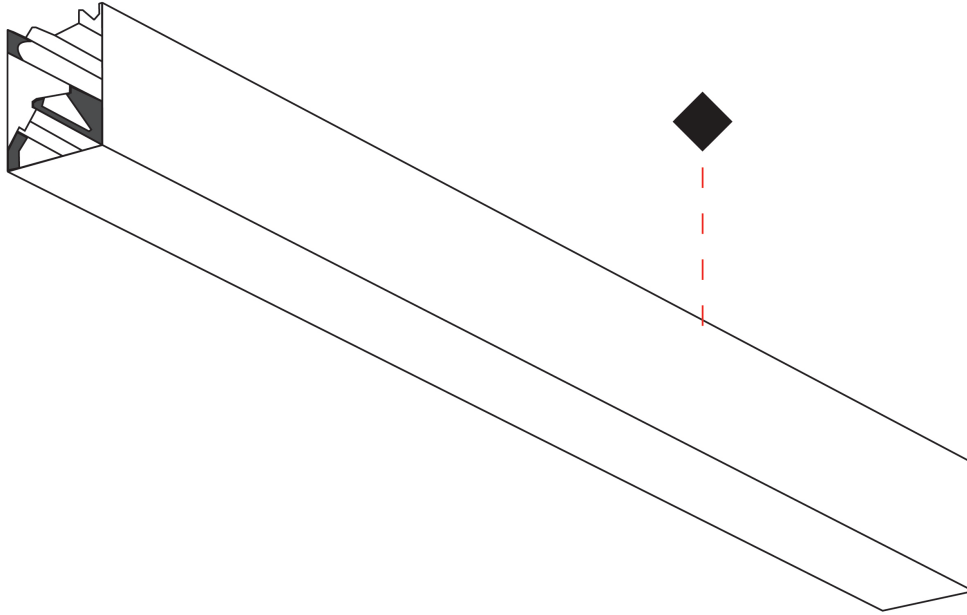

SLIDER SURFACE

A3D287-

PROJECT

TYPE

SPECIFIER

QUANTITY

DATE