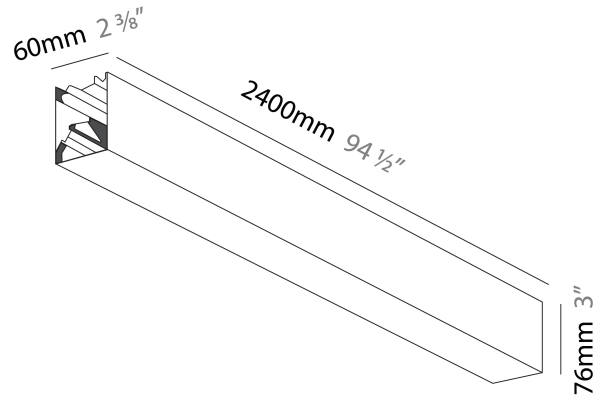

1. To build a product code in our configurator select the specify button on the base model # product page
2. To build a manual product code on this datasheet choose from the options listed below in blue font and add the suffix to the base model #

GENERAL

Series: Slider
Partner: Prolicht
Division: Architectural
Installation: Surface
Product Type: Linear Profiles
Mounting Location: Ceiling
Light Distribution: Direct

PHYSICAL

Shape: Rectangle
Length (mm): 2400
Length (in): 94 1/2
Width (mm): 60
Width (in): 2 3/8
Height (mm): 76
Height (in): 3
Diffuser: [Opal](#) / [Microprism](#) / [Raster Black](#) / [Raster White](#) / [Batwing (Glare Control)](#)
Fixture Finish: [SSR](#) / [BKV](#) / [CWI](#) / [CRY](#) / [HAB](#) / [UFT](#) / [ITA](#) / [RUA](#) / [FTG](#) / [MYG](#) / [LOD](#) / [PUS](#) / [FRO](#) / [FUP](#) / [KIA](#) / [POP](#) / [BLS](#) / [SPG](#) / [MEY](#) / [GOH](#) / [CHC](#) / [COM](#) / [ABZ](#) / [JAG](#) / [OBR](#) / [MOS](#) / [ROR](#)
Fixture Material: Aluminum Die Cast

ELECTRICAL

Lamp Type: LED (Zhaga Standard)
Input Wattage (W): 52
Total Output Wattage (W): 47.3
Dimming: [Non-Dimmable](#)
Driver Included: Yes
Driver Location: Integrated
Driver Type: Constant Current - Universal
Driver Class: Class 2
Input Voltage (V): 120 - 277
Constant Current (MA): 300

LED

Color Temperature (°K): [2700](#) / [3000](#) / [3500](#) / [4000](#)
Max. Delivered Lumen (lm): Max 7610
CRI: >90 CRI
Lamp Life (hrs): 50000

RATINGS AND CERTIFICATIONS

Certified By: CSA Certified to UL and CSA Standards
IP rating: IP40