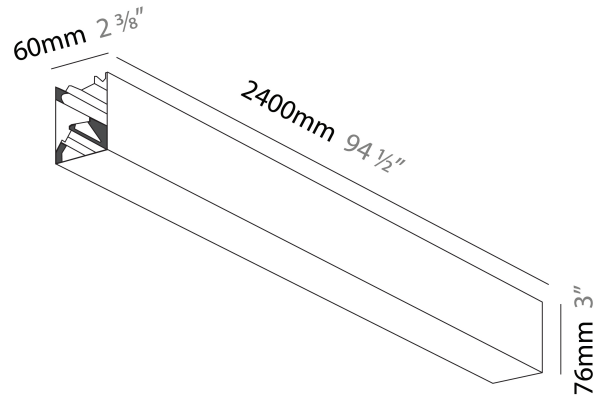

PROJECT	
TYPE	
SPECIFIER	
QUANTITY	
DATE	

SLIDER SURFACE

A3D289-

base number	LED Dimming	Finishes (Diamond)	Diffuser Options

DESCRIPTION

Slider Surface, L.2400mm/94 1/2", Direct, 52W LED, Tunable White (2700K-6500K), Max 7610lm, CRI90, IP40, Diffuser Options, Dimmable, Through Wiring (Doesnot Include End Cap)

1. To build a product code in our configurator select the specify button on the base model # product page
2. To build a manual product code on this datasheet choose from the options listed below in blue font and add the suffix to the base model #

GENERAL

Series: Slider
Brand: Prolicht
Division: Architectural
Mounting Type: Surface
Mounting Location: Wall / Ceiling
Subcategory: Profile

PHYSICAL

Shape: Rectangle
Length (mm): 2400
Length (in): 94 1/2
Width (mm): 60
Width (in): 2 3/8
Height (mm): 76
Height (in): 3
Light Distribution: Direct
Diffuser: Diffuser - Opal, Micro-prism, Raster Black, Raster White, Batwing
Fixture Finish: SSR / BKV / CWI / CRY / HAB / UFT / ITA / RUA / FTG / MYG / LOD / PUS / FRO / FUP / KIA / POP / BLS / SPG / MEY / GOH / GUM / CHC / COM / ABZ / JAG / OBR / MOS / ROR
Fixture Material: Aluminum Die Cast

ELECTRICAL

Lamp Type: LED (Zhaga Standard)
Input Wattage (W): 52

LED

Color Temperature (°K): 2700-6500 Tunable White
Max. Delivered Lumen (lm): Max 7610
CRI: >90 CRI

RATINGS AND CERTIFICATIONS

Certified By: CSA Certified to UL and CSA Standards
IP rating: IP40