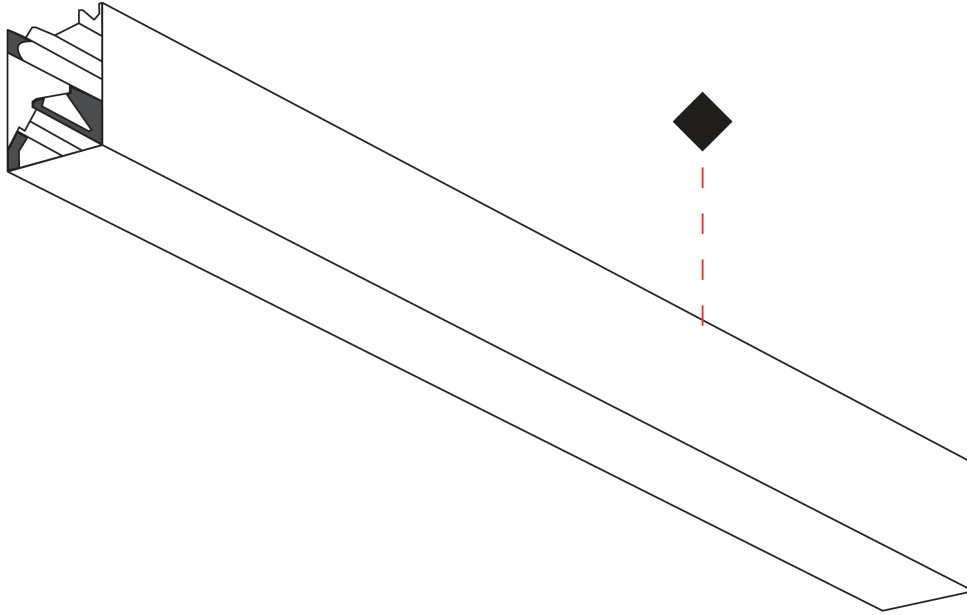

SLIDER SURFACE

A3D289-

PROJECT

TYPE

SPECIFIER

QUANTITY

DATE