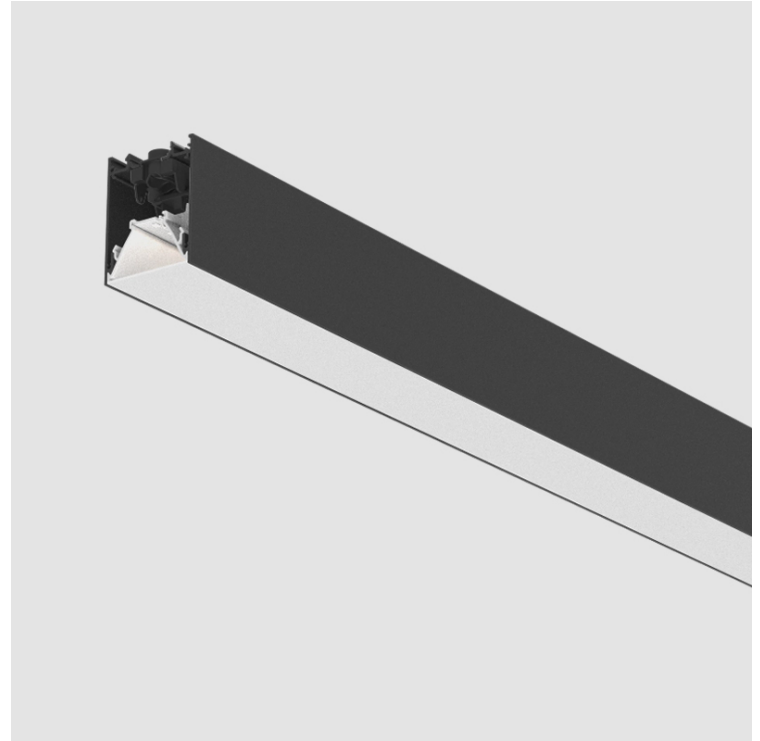

PROJECT	
TYPE	
SPECIFIER	
QUANTITY	
DATE	

SLIDER SURFACE

A3D289-

base number	LED Dimming	Finishes (Diamond)	Diffuser Options
-------------	----------------	-----------------------	---------------------

DESCRIPTION

Slider Surface, L.2400mm/94 1/2", Direct, 52W LED, Tunable White (2700K-6500K), Max 7610lm, CRI90, IP40, Diffuser Options, Dimmable, Through Wiring (Doesnot Include End Cap)

- To build a product code in our configurator select the specify button on the base model # product page
- To build a manual product code on this datasheet choose from the options listed below in blue font and add the suffix to the base model #

GENERAL

Series: Slider
 Partner: Prolicht
 Division: Architectural
 Installation: Surface
 Product Type: Linear Profiles
 Mounting Location: Ceiling
 Light Distribution: Direct

PHYSICAL

Shape: Rectangle
 Length (mm): 2400
 Length (in): 94 1/2
 Width (mm): 60
 Width (in): 2 3/8
 Height (mm): 76
 Height (in): 3
 Diffuser: [Opal](#) / [Microprism](#) / [Raster Black](#) / [Raster White](#) / [Batwing \(Glare Control\)](#)
 Fixture Finish: [SSR](#) / [BKV](#) / [CWI](#) / [CRY](#) / [HAB](#) / [UFT](#) / [ITA](#) / [RUA](#) / [FTG](#) / [MYG](#) / [LOD](#) / [PUS](#) / [FRO](#) / [FUP](#) / [KIA](#) / [POP](#) / [BLS](#) / [SPG](#) / [MEY](#) / [GOH](#) / [CHC](#) / [COM](#) / [ABZ](#) / [JAG](#) / [OBR](#) / [MOS](#) / [ROR](#)
 Fixture Material: Aluminum Die Cast

ELECTRICAL

Lamp Type: LED (Zhaga Standard)
 Input Wattage (W): 52

LED

Color Temperature (°K): 2700-6500 Tunable White
 Max. Delivered Lumen (lm): Max 7610
 CRI: >90 CRI

RATINGS AND CERTIFICATIONS

Certified By: CSA Certified to UL and CSA Standards
 IP rating: IP40