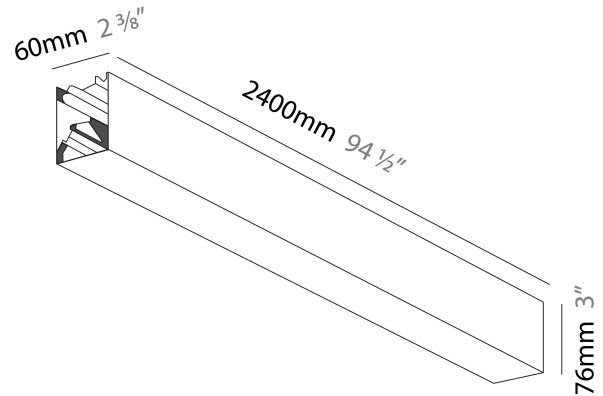

Slider Surface, L.2400mm/94 1/2", Direct, 52W LED, Tunable White (2700K-6500K), Max 7610lm, CRI90, IP40, Diffuser Options, Dimmable, Through Wiring (Doesnot Include End Cap)

- To build a product code in our configurator select the specify button on the base model # product page
- To build a manual product code on this datasheet choose from the options listed below in blue font and add the suffix to the base model #

GENERAL

Series: Slider
 Partner: Prolicht
 Division: Architectural
 Installation: Surface
 Product Type: Linear Profiles
 Mounting Location: Ceiling
 Light Distribution: Direct

PHYSICAL

Shape: Rectangle
 Length (mm): 2400
 Length (in): 94 1/2
 Width (mm): 60
 Width (in): 2 3/8
 Height (mm): 76
 Height (in): 3
 Diffuser: [Opal](#) / [Microprism](#) / [Raster Black](#) / [Raster White](#) / [Batwing \(Glare Control\)](#)
 Fixture Finish: [SSR](#) / [BKV](#) / [CWI](#) / [CRY](#) / [HAB](#) / [UFT](#) / [ITA](#) / [RUA](#) / [FTG](#) / [MYG](#) / [LOD](#) / [PUS](#) / [FRO](#) / [FUP](#) / [KIA](#) / [POP](#) / [BLS](#) / [SPG](#) / [MEY](#) / [GOH](#) / [CHC](#) / [COM](#) / [ABZ](#) / [JAG](#) / [OBR](#) / [MOS](#) / [ROR](#)
 Fixture Material: Aluminum Die Cast

ELECTRICAL

Lamp Type: LED (Zhaga Standard)
 Input Wattage (W): 52

LED

Color Temperature (°K): 2700-6500 Tunable White
 Max. Delivered Lumen (lm): Max 7610
 CRI: >90 CRI

RATINGS AND CERTIFICATIONS

Certified By: CSA Certified to UL and CSA Standards
 IP rating: IP40