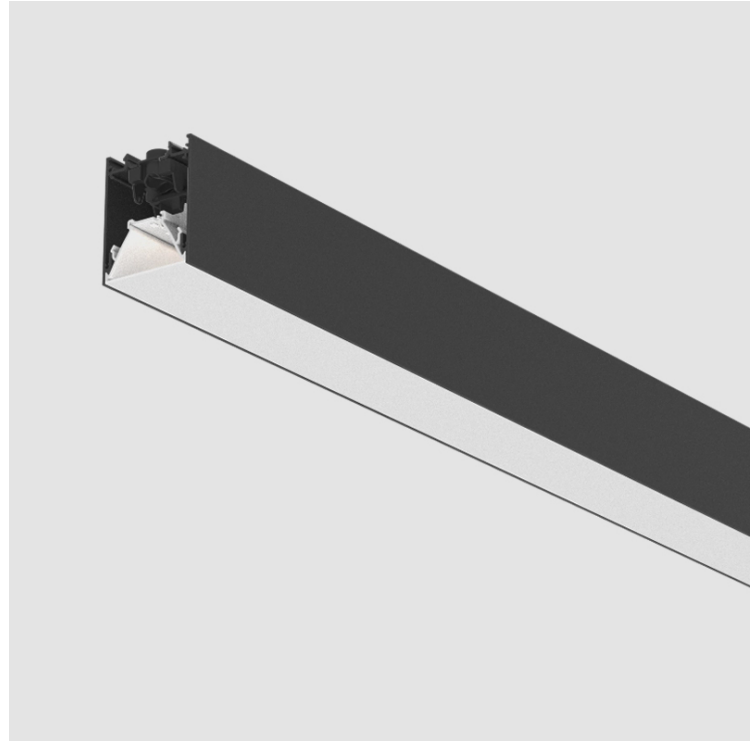

PROJECT	
TYPE	
SPECIFIER	
QUANTITY	
DATE	

SLIDER SURFACE

A3D289-

base number	LED Dimming	Finishes (Diamond)	Diffuser Options

DESCRIPTION

Slider Surface, L.2400mm/94 1/2", Direct, 52W LED, Tunable White (2700K-6500K), Max 7610lm, CRI90, IP40, Diffuser Options, Dimmable, Through Wiring (Doesnot Include End Cap)

1. To build a product code in our configurator select the specify button on the base model # product page
2. To build a manual product code on this datasheet choose from the options listed below in blue font and add the suffix to the base model #

GENERAL

Series: Slider
Brand: Prolicht
Division: Architectural
Mounting Type: Surface
Mounting Location: Wall / Ceiling
Subcategory: Profile

PHYSICAL

Shape: Rectangle
Length (mm): 2400
Length (in): 94 1/2
Width (mm): 60
Width (in): 2 3/8
Height (mm): 76
Height (in): 3
Light Distribution: Direct
Diffuser: Diffuser - Opal, Micro-prism, Raster Black, Raster White, Batwing
Fixture Finish: SSR / BKV / CWI / CRY / HAB / UFT / ITA / RUA / FTG / MYG / LOD / PUS / FRO / FUP / KIA / POP / BLS / SPG / MEY / GOH / GUM / CHC / COM / ABZ / JAG / OBR / MOS / ROR
Fixture Material: Aluminum Die Cast

ELECTRICAL

Lamp Type: LED (Zhaga Standard)
Input Wattage (W): 52

LED

Color Temperature (°K): 2700-6500 Tunable White
Max. Delivered Lumen (lm): Max 7610
CRI: >90 CRI

RATINGS AND CERTIFICATIONS

Certified By: CSA Certified to UL and CSA Standards
IP rating: IP40