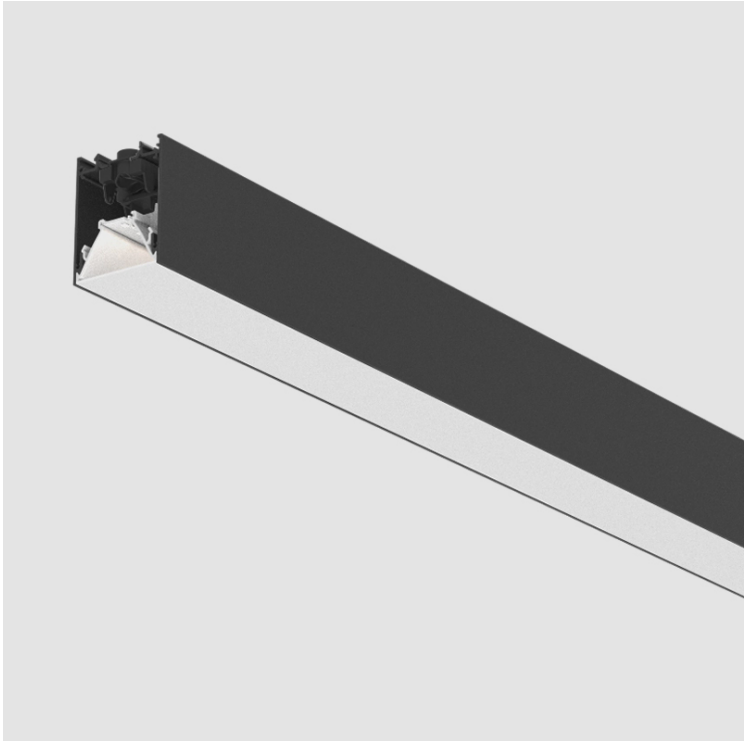

PROJECT	_____
TYPE	_____
SPECIFIER	_____
QUANTITY	_____
DATE	_____

SLIDER SURFACE

A3D291-

base number	LED Dimming	Finishes (Diamond)	Diffuser Options

DESCRIPTION
Slider Surface, L.2600mm/102 3/8", Direct, 56W LED, Tunable White (2700K-6500K), Max 8241lm, CRI90, IP40, Diffuser Options, Dimmable, Through Wiring (Doesnot Include End Cap)

1. To build a product code in our configurator select the specify button on the base model # product page
2. To build a manual product code on this datasheet choose from the options listed below in blue font and add the suffix to the base model #

GENERAL
Series: Slider
Partner: Prolicht
Division: Architectural
Installation: Surface
Product Type: Linear Profiles
Mounting Location: Ceiling
Light Distribution: Direct

PHYSICAL
Shape: Rectangle
Length (mm): 2600
Length (in): 102 3/8
Width (mm): 60
Width (in): 2 3/8
Height (mm): 76
Height (in): 3
Diffuser: [Opal](#) / [Microprism](#) / [Raster Black](#) / [Raster White](#) / [Batwing (Glare Control)](#)
Fixture Finish: [SSR](#) / [BKV](#) / [CWI](#) / [CRY](#) / [HAB](#) / [UFT](#) / [ITA](#) / [RUA](#) / [FTG](#) / [MYG](#) / [LOD](#) / [PUS](#) / [FRO](#) / [FUP](#) / [KIA](#) / [POP](#) / [BLS](#) / [SPG](#) / [MEY](#) / [GOH](#) / [CHC](#) / [COM](#) / [ABZ](#) / [JAG](#) / [OBR](#) / [MOS](#) / [ROR](#)
Fixture Material: Aluminum Die Cast

ELECTRICAL
Lamp Type: LED (Zhaga Standard)
Input Wattage (W): 56

LED
Color Temperature (°K): 2700-6500 Tunable White
Max. Delivered Lumen (lm): Max 8241
CRI: >90 CRI

RATINGS AND CERTIFICATIONS
Certified By: CSA Certified to UL and CSA Standards
IP rating: IP40