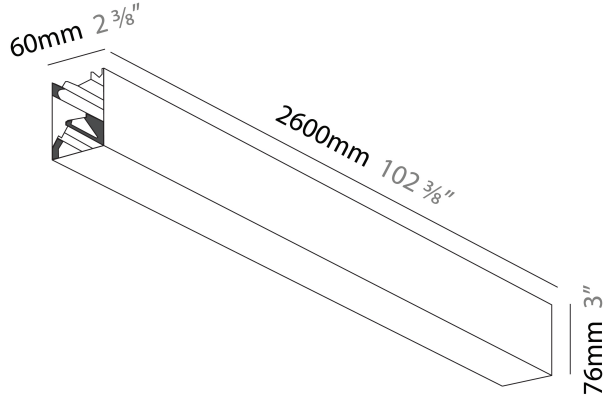

PROJECT	_____
TYPE	_____
SPECIFIER	_____
QUANTITY	_____
DATE	_____

SLIDER SURFACE

A3D291-

base number	LED Dimming	Finishes (Diamond)	Diffuser Options

DESCRIPTION
Slider Surface, L.2600mm/102 3/8", Direct, 56W LED, Tunable White (2700K-6500K), Max 8241lm, CRI90, IP40, Diffuser Options, Dimmable, Through Wiring (Doesnot Include End Cap)

1. To build a product code in our configurator select the specify button on the base model # product page
2. To build a manual product code on this datasheet choose from the options listed below in blue font and add the suffix to the base model #

GENERAL
Series: Slider
Partner: Prolicht
Division: Architectural
Installation: Surface
Product Type: Linear Profiles
Mounting Location: Ceiling
Light Distribution: Direct

PHYSICAL
Shape: Rectangle
Length (mm): 2600
Length (in): 102 3/8
Width (mm): 60
Width (in): 2 3/8
Height (mm): 76
Height (in): 3
Diffuser: [Opal](#) / [Microprism](#) / [Raster Black](#) / [Raster White](#) / [Batwing (Glare Control)](#)
Fixture Finish: [SSR](#) / [BKV](#) / [CWI](#) / [CRY](#) / [HAB](#) / [UFT](#) / [ITA](#) / [RUA](#) / [FTG](#) / [MYG](#) / [LOD](#) / [PUS](#) / [FRO](#) / [FUP](#) / [KIA](#) / [POP](#) / [BLS](#) / [SPG](#) / [MEY](#) / [GOH](#) / [CHC](#) / [COM](#) / [ABZ](#) / [JAG](#) / [OBR](#) / [MOS](#) / [ROR](#)
Fixture Material: Aluminum Die Cast

ELECTRICAL
Lamp Type: LED (Zhaga Standard)
Input Wattage (W): 56

LED
Color Temperature (°K): 2700-6500 Tunable White
Max. Delivered Lumen (lm): Max 8241
CRI: >90 CRI

RATINGS AND CERTIFICATIONS
Certified By: CSA Certified to UL and CSA Standards
IP rating: IP40