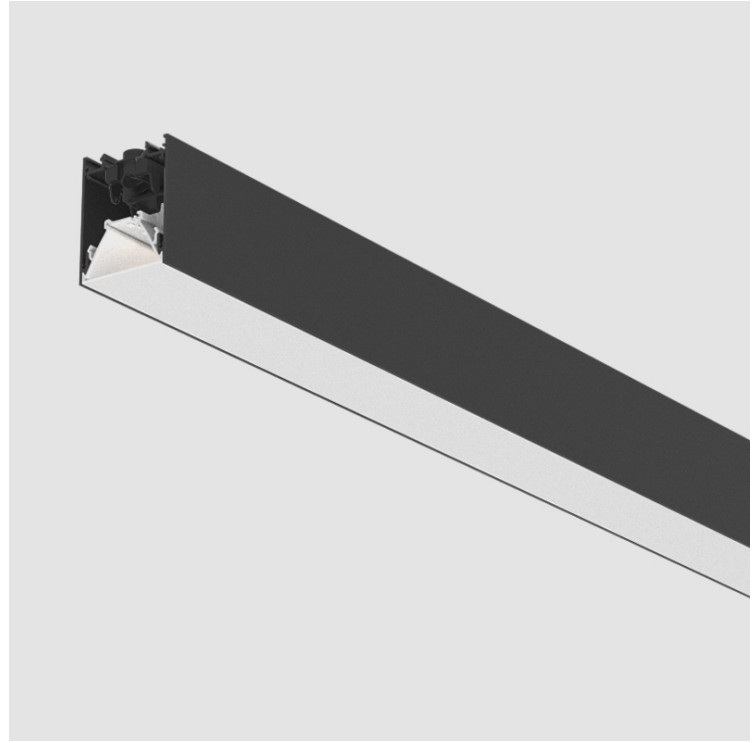

PROJECT
TYPE
SPECIFIER
QUANTITY
DATE

SLIDER SURFACE

A3D291-

base number	LED Dimming	Finishes (Diamond)	Diffuser Options

DESCRIPTION

Slider Surface, L.2600mm/102 3/8", Direct, 56W LED, Tunable White (2700K-6500K), Max 8241lm, CRI90, IP40, Diffuser Options, Dimmable, Through Wiring (Doesnot Include End Cap)

1. To build a product code in our configurator select the specify button on the base model # product page
2. To build a manual product code on this datasheet choose from the options listed below in blue font and add the suffix to the base model #

GENERAL

Series: Slider
Partner: Prolicht
Division: Architectural
Installation: Surface
Product Type: Linear Profiles
Mounting Location: Ceiling
Light Distribution: Direct

PHYSICAL

Shape: Rectangle
Length (mm): 2600
Length (in): 102 3/8
Width (mm): 60
Width (in): 2 3/8
Height (mm): 76
Height (in): 3
Diffuser: [Opal](#) / [Microprism](#) / [Raster Black](#) / [Raster White](#) / [Batwing (Glare Control)](#)
Fixture Finish: [SSR](#) / [BKV](#) / [CWI](#) / [CRY](#) / [HAB](#) / [UFT](#) / [ITA](#) / [RUA](#) / [FTG](#) / [MYG](#) / [LOD](#) / [PUS](#) / [FRO](#) / [FUP](#) / [KIA](#) / [POP](#) / [BLS](#) / [SPG](#) / [MEY](#) / [GOH](#) / [CHC](#) / [COM](#) / [ABZ](#) / [JAG](#) / [OBR](#) / [MOS](#) / [ROR](#)
Fixture Material: Aluminum Die Cast

ELECTRICAL

Lamp Type: LED (Zhaga Standard)
Input Wattage (W): 56

LED

Color Temperature (°K): 2700-6500 Tunable White
Max. Delivered Lumen (lm): Max 8241
CRI: >90 CRI

RATINGS AND CERTIFICATIONS

Certified By: CSA Certified to UL and CSA Standards
IP rating: IP40