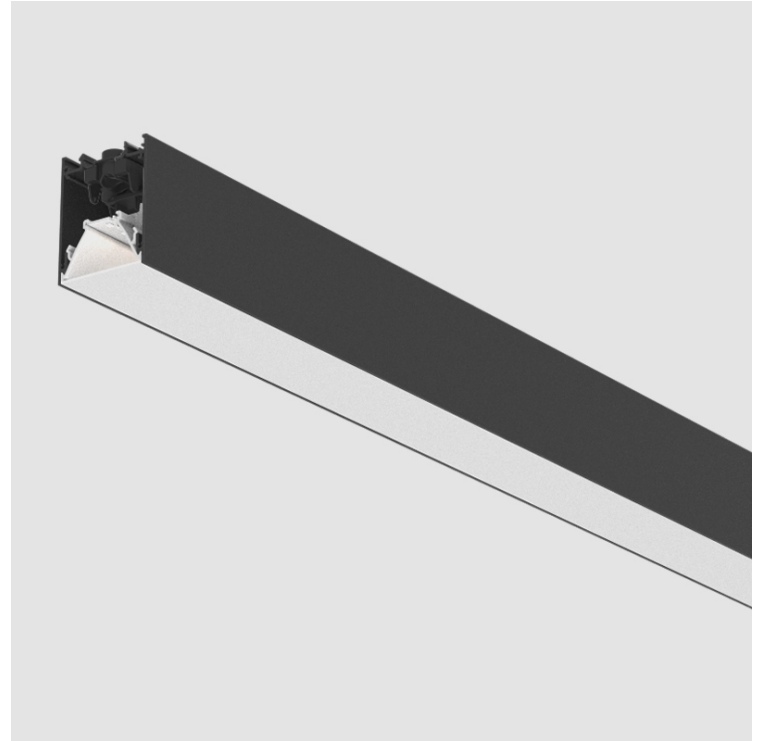

PROJECT
TYPE
SPECIFIER
QUANTITY
DATE

SLIDER SURFACE

A3D293-

base number	LED Dimming	Finishes (Diamond)	Diffuser Options

DESCRIPTION

Slider Surface, L.2800mm/110 1/4", Direct, 60W LED, Tunable White (2700K-6500K), Max 8872lm, CRI90, IP40, Diffuser Options, Dimmable, Through Wiring (Doesnot Include End Cap)

1. To build a product code in our configurator select the specify button on the base model # product page
2. To build a manual product code on this datasheet choose from the options listed below in blue font and add the suffix to the base model #

GENERAL

Series: Slider
Partner: Prolicht
Division: Architectural
Installation: Surface
Product Type: Linear Profiles
Mounting Location: Ceiling
Light Distribution: Direct

PHYSICAL

Shape: Rectangle
Length (mm): 2800
Length (in): 110 3/4
Width (mm): 60
Width (in): 2 3/8
Height (mm): 76
Height (in): 3
Diffuser: [Opal](#) / [Microprism](#) / [Raster Black](#) / [Raster White](#) / [Batwing (Glare Control)](#)
Fixture Finish: [SSR](#) / [BKV](#) / [CWI](#) / [CRY](#) / [HAB](#) / [UFT](#) / [ITA](#) / [RUA](#) / [FTG](#) / [MYG](#) / [LOD](#) / [PUS](#) / [FRO](#) / [FUP](#) / [KIA](#) / [POP](#) / [BLS](#) / [SPG](#) / [MEY](#) / [GOH](#) / [CHC](#) / [COM](#) / [ABZ](#) / [JAG](#) / [OBR](#) / [MOS](#) / [ROR](#)
Fixture Material: Aluminum Die Cast

ELECTRICAL

Lamp Type: LED (Zhaga Standard)
Input Wattage (W): 60

LED

Color Temperature (°K): 2700-6500 Tunable White
Max. Delivered Lumen (lm): Max 8872
CRI: >90 CRI

RATINGS AND CERTIFICATIONS

Certified By: CSA Certified to UL and CSA Standards
IP rating: IP40