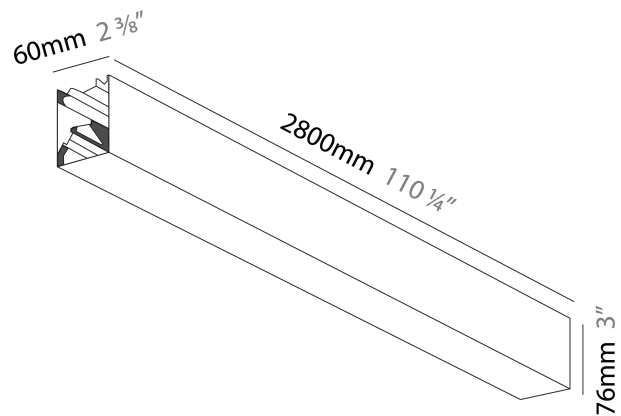

PROJECT
TYPE
SPECIFIER
QUANTITY
DATE

SLIDER SURFACE

A3D293-

base number	LED Dimming	Finishes (Diamond)	Diffuser Options

DESCRIPTION

Slider Surface, L.2800mm/110 1/4", Direct, 60W LED, Tunable White (2700K-6500K), Max 8872lm, CRI90, IP40, Diffuser Options, Dimmable, Through Wiring (Doesnot Include End Cap)

1. To build a product code in our configurator select the specify button on the base model # product page
2. To build a manual product code on this datasheet choose from the options listed below in blue font and add the suffix to the base model #

GENERAL

Series: Slider
Partner: Prolicht
Division: Architectural
Installation: Surface
Product Type: Linear Profiles
Mounting Location: Ceiling
Light Distribution: Direct

PHYSICAL

Shape: Rectangle
Length (mm): 2800
Length (in): 110 3/4
Width (mm): 60
Width (in): 2 3/8
Height (mm): 76
Height (in): 3
Diffuser: [Opal](#) / [Microprism](#) / [Raster Black](#) / [Raster White](#) / [Batwing (Glare Control)](#)
Fixture Finish: [SSR](#) / [BKV](#) / [CWI](#) / [CRY](#) / [HAB](#) / [UFT](#) / [ITA](#) / [RUA](#) / [FTG](#) / [MYG](#) / [LOD](#) / [PUS](#) / [FRO](#) / [FUP](#) / [KIA](#) / [POP](#) / [BLS](#) / [SPG](#) / [MEY](#) / [GOH](#) / [CHC](#) / [COM](#) / [ABZ](#) / [JAG](#) / [OBR](#) / [MOS](#) / [ROR](#)
Fixture Material: Aluminum Die Cast

ELECTRICAL

Lamp Type: LED (Zhaga Standard)
Input Wattage (W): 60

LED

Color Temperature (°K): 2700-6500 Tunable White
Max. Delivered Lumen (lm): Max 8872
CRI: >90 CRI

RATINGS AND CERTIFICATIONS

Certified By: CSA Certified to UL and CSA Standards
IP rating: IP40