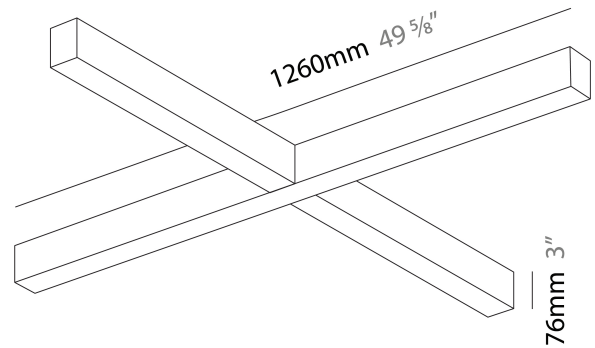

PROJECT
TYPE
SPECIFIER
QUANTITY
DATE

SLIDER SURFACE

A3D297-

base number	LED Dimming	Finishes (Diamond)	Diffuser Options

DESCRIPTION

Slider X Surface, L.1260mm / 49 5/8" x 1260mm / 49 5/8", Direct, 26W LED, Tunable White (2700K-6500K), Max 7610lm, CRI90, IP40, Diffuser Raster Options, Dimmable, No Through Wiring (Includes End Cap)

1. To build a product code in our configurator select the specify button on the base model # product page
2. To build a manual product code on this datasheet choose from the options listed below in blue font and add the suffix to the base model #

GENERAL

Series: Slider
Partner: Prolicht
Division: Architectural
Installation: Surface
Product Type: Linear Profiles
Mounting Location: Ceiling
Light Distribution: Direct

PHYSICAL

Shape: Rectangle
Length (mm): 1260
Length (in): 49 5/8
Width (mm): 1260
Width (in): 49 5/8
Height (mm): 76
Height (in): 3
Diffuser: [Diffuser - Opal, Micro-prism, Batwing](#)
Fixture Finish: [SSR / BKV / CWI / CRY / HAB / UFT / ITA / RUA / FTG / MYG / LOD / PUS / FRO / FUP / KIA / POP / BLS / SPG / MEY / GOH / CHC / COM / ABZ / JAG / OBR / MOS / ROR](#)
Fixture Material: Aluminum Die Cast

ELECTRICAL

Lamp Type: LED (Zhaga Standard)
Input Wattage (W): 26

LED

Color Temperature (°K): 2700-6500 Tunable White
Max. Delivered Lumen (lm): Max 7610
CRI: >90 CRI

RATINGS AND CERTIFICATIONS

Certified By: CSA Certified to UL and CSA Standards
IP rating: IP40