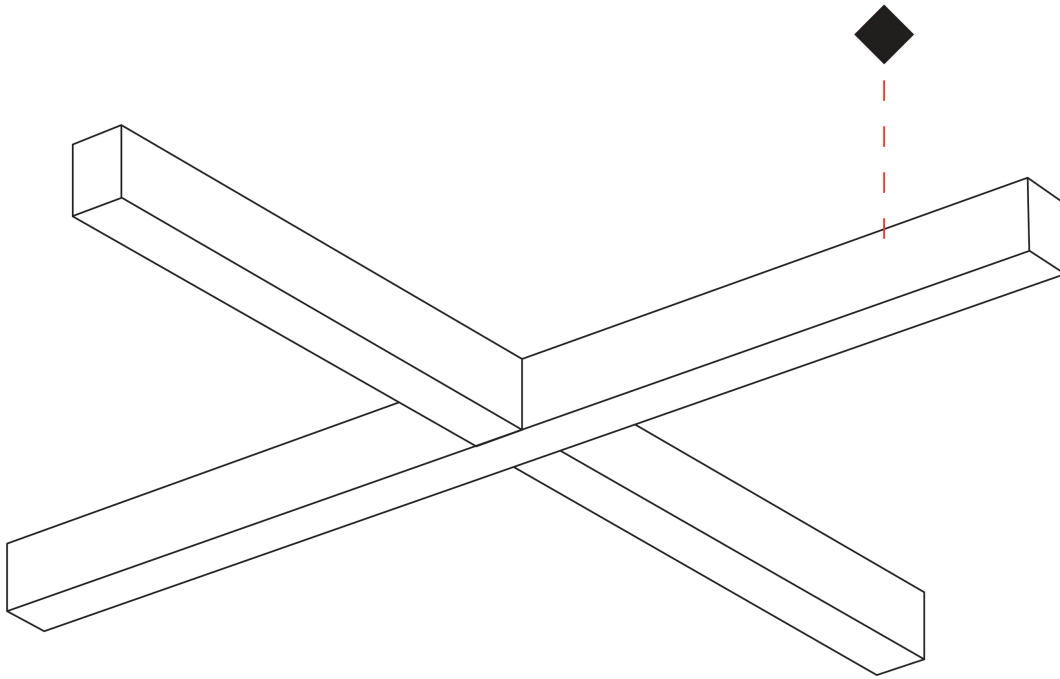

SLIDER SURFACE

A3D297-

PROJECT	_____
TYPE	_____
SPECIFIER	_____
QUANTITY	_____
DATE	_____