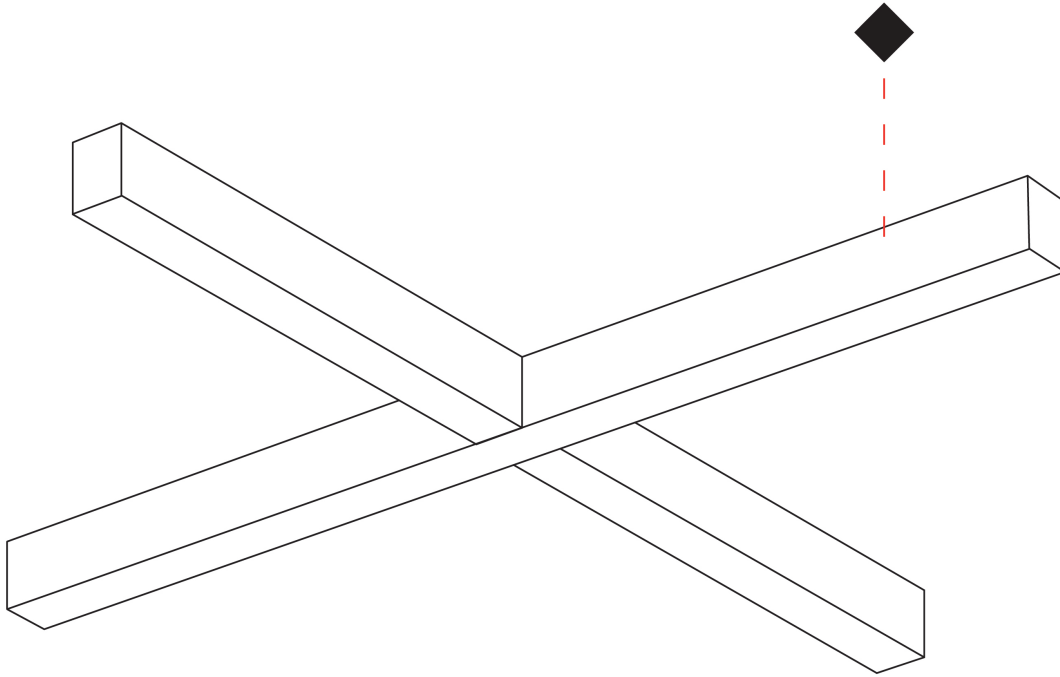

SLIDER SURFACE

A3D298-

PROJECT

TYPE

SPECIFIER

QUANTITY

DATE