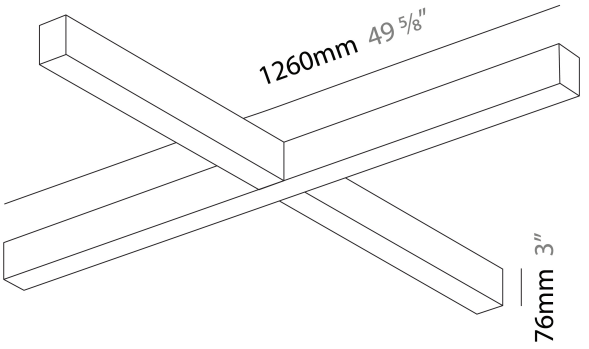

1. To build a product code in our configurator select the specify button on the base model # product page
2. To build a manual product code on this datasheet choose from the options listed below in blue font and add the suffix to the base model #

GENERAL
Series: Slider
Brand: Prolicht
Division: Architectural
Mounting Type: Surface
Mounting Location: Wall / Ceiling
Subcategory: Profile

PHYSICAL
Shape: Abstract
Length (mm): 1260
Length (in): 49 5/8
Width (mm): 1260
Width (in): 49 5/8
Height (mm): 76
Height (in): 3
Light Distribution: Direct
Diffuser: [Diffuser - Black Raster, White Raster](#)
Fixture Finish: [SSR / BKV / CWI / CRY / HAB / UFT / ITA / RUA / FTG / MYG / LOD / PUS / FRO / FUP / KIA / POP / BLS / SPG / MEY / GOH / GUM / CHC / COM / ABZ / JAG / OBR / MOS / ROR](#)
Fixture Material: Aluminum Die Cast

ELECTRICAL
Lamp Type: LED (Zhaga Standard)
Input Wattage (W): 52
Total Output Wattage (W): 47.3
Dimming: [Non-Dimmable](#)
Driver Included: Yes
Driver Location: Integrated
Driver Type: Constant Current - Universal
Driver Class: Class 2
Input Voltage (V): 120 - 277
Constant Current (MA): 300

LED
Color Temperature (°K): [2700 / 3000 / 3500 / 4000](#)
Max. Delivered Lumen (lm): Max 6660
CRI: >90 CRI
Lamp Life (hrs): 50000

RATINGS AND CERTIFICATIONS
Certified By: CSA Certified to UL and CSA Standards
IP rating: IP40