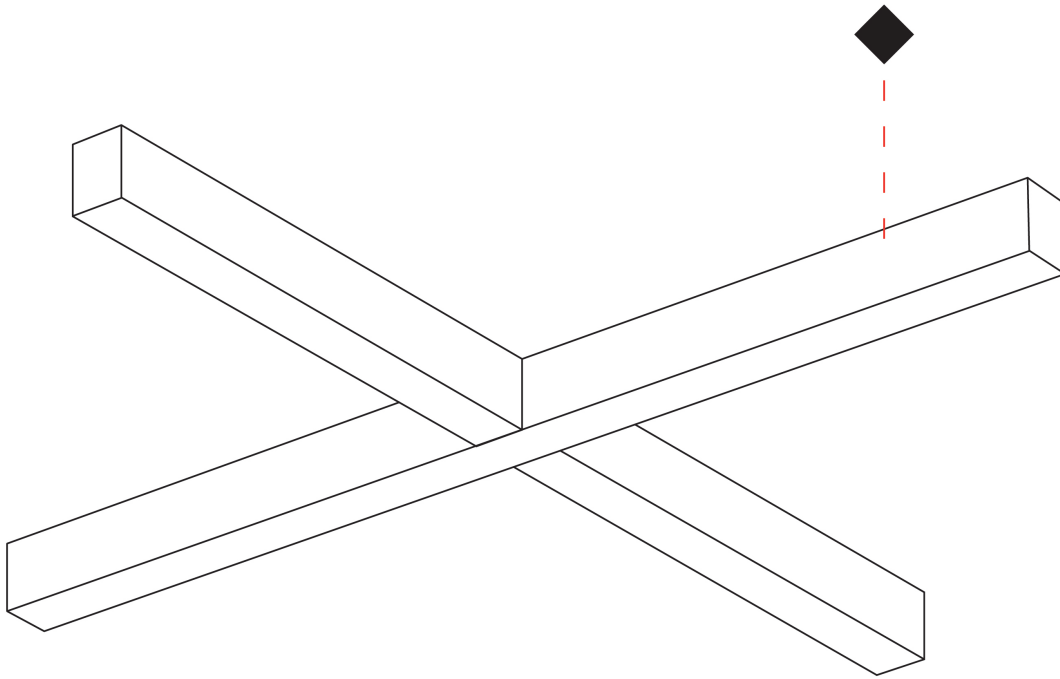

SLIDER SURFACE

A3D299-

PROJECT

TYPE

SPECIFIER

QUANTITY

DATE