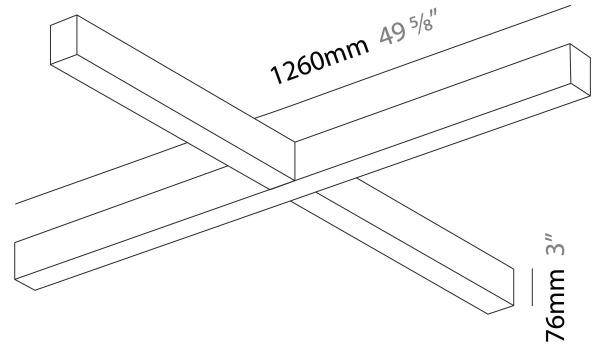

PROJECT _____
TYPE _____
SPECIFIER _____
QUANTITY _____
DATE _____

SLIDER SURFACE

A3D299-

base number	LED Dimming	Finishes (Diamond)	Diffuser Options

DESCRIPTION
Slider X - Raster Surface, L.1260mm / 49 5/8" x 1260mm / 49 5/8", Direct, 26W LED, 2700K, 3000K, 3500K, 4000K, Max 7610lm, CRI90, IP40, Diffuser Raster Options, Dimmable, No Through Wiring (Includes End Cap)

1. To build a product code in our configurator select the specify button on the base model # product page
2. To build a manual product code on this datasheet choose from the options listed below in blue font and add the suffix to the base model #

GENERAL
Series: Slider
Partner: Prolicht
Division: Architectural
Installation: Surface
Product Type: Linear Profiles
Mounting Location: Ceiling
Light Distribution: Direct

PHYSICAL
Shape: Rectangle
Length (mm): 1260
Length (in): 49 5/8
Width (mm): 1260
Width (in): 49 5/8
Height (mm): 76
Height (in): 3
Diffuser: Diffuser - Black Raster, White Raster
Fixture Finish: SSR / BKV / CWI / CRY / HAB / UFT / ITA / RUA / FTG / MYG / LOD / PUS / FRO / FUP / KIA / POP / BLS / SPG / MEY / GOH / CHC / COM / ABZ / JAG / OBR / MOS / ROR
Fixture Material: Aluminum Die Cast

ELECTRICAL
Lamp Type: LED (Zhaga Standard)
Input Wattage (W): 26

LED
Color Temperature (°K): 2700-6500 Tunable White
Max. Delivered Lumen (lm): Max 6660
CRI: >90 CRI

RATINGS AND CERTIFICATIONS
Certified By: CSA Certified to UL and CSA Standards
IP rating: IP40