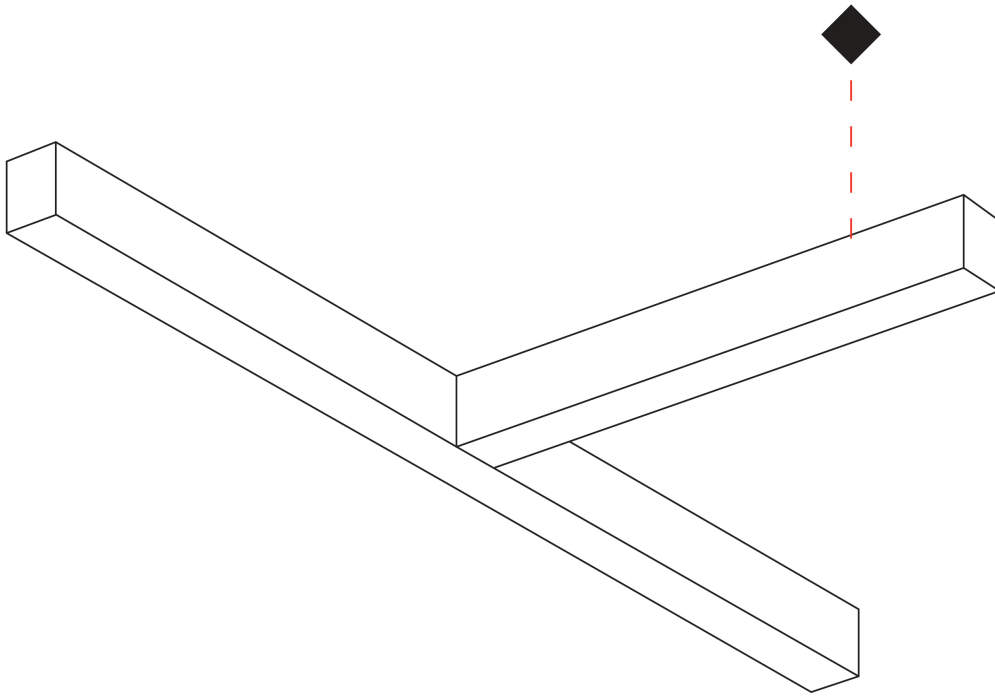

SLIDER SURFACE

A3D302-

PROJECT _____

TYPE _____

SPECIFIER _____

QUANTITY _____

DATE _____