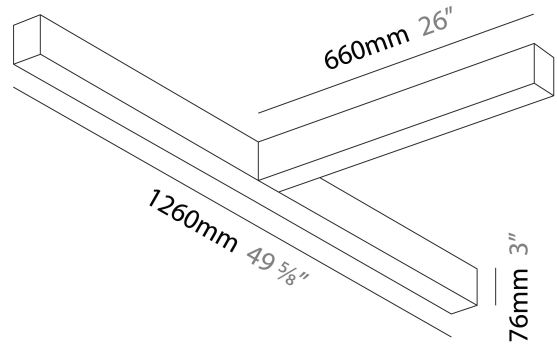

1. To build a product code in our configurator select the specify button on the base model # product page
2. To build a manual product code on this datasheet choose from the options listed below in blue font and add the suffix to the base model #

GENERAL
Series: Slider
Partner: Prolicht
Division: Architectural
Installation: Surface
Product Type: Linear Profiles
Mounting Location: Ceiling
Light Distribution: Direct

PHYSICAL
Shape: Abstract
Length (mm): 1260
Length (in): 49 5/8
Width (mm): 660
Width (in): 26
Height (mm): 76
Height (in): 3
Diffuser: Diffuser - Black Raster, White Raster
Fixture Finish: SSR / BKV / CWI / CRY / HAB / UFT / ITA / RUA / FTG / MYG / LOD / PUS / FRO / FUP / KIA / POP / BLS / SPG / MEY / GOH / CHC / COM / ABZ / JAG / OBR / MOS / ROR
Fixture Material: Aluminum Die Cast

ELECTRICAL
Lamp Type: LED (Zhaga Standard)
Input Wattage (W): 39
Total Output Wattage (W): 35.5
Dimming: Non-Dimmable
Driver Included: Yes
Driver Location: Integrated
Driver Type: Constant Current - Universal
Driver Class: Class 2
Input Voltage (V): 120 - 277
Constant Current (MA): 300

LED
Color Temperature (°K): 2700 / 3000 / 3500 / 4000
Max. Delivered Lumen (lm): Max 4995
CRI: >90 CRI
Lamp Life (hrs): 50000

RATINGS AND CERTIFICATIONS
Certified By: CSA Certified to UL and CSA Standards
IP rating: IP40