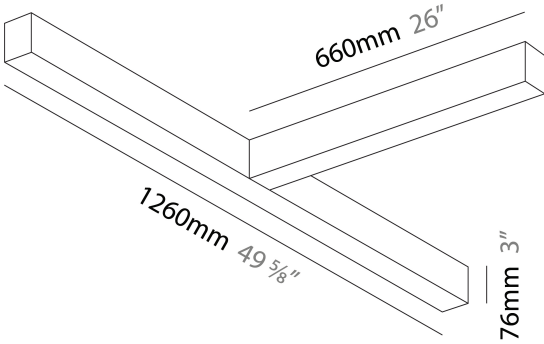

PROJECT _____
TYPE _____
SPECIFIER _____
QUANTITY _____
DATE _____

SLIDER SURFACE

A3D303-

base number   LED Dimming   Finishes (Diamond)   Diffuser Options

DESCRIPTION
Slider T - Raster Surface, L.1260mm / 49 5/8" x 660mm / 26", Direct, 39W LED, Tunable White (2700K-6500K), Max 7610lm, CRI90, IP40, Diffuser Raster Options, Dimmable, No Through Wiring (Includes End Cap)

1. To build a product code in our configurator select the specify button on the base model # product page
2. To build a manual product code on this datasheet choose from the options listed below in blue font and add the suffix to the base model #

GENERAL
Series: Slider
Partner: Prolicht
Division: Architectural
Installation: Surface
Product Type: Linear Profiles
Mounting Location: Ceiling
Light Distribution: Direct

PHYSICAL
Shape: Rectangle
Length (mm): 1260
Length (in): 49 5/8
Width (mm): 660
Width (in): 26
Height (mm): 76
Height (in): 3
Diffuser: Diffuser - Black Raster, White Raster
Fixture Finish: SSR / BKV / CWI / CRY / HAB / UFT / ITA / RUA / FTG / MYG / LOD / PUS / FRO / FUP / KIA / POP / BLS / SPG / MEY / GOH / CHC / COM / ABZ / JAG / OBR / MOS / ROR
Fixture Material: Aluminum Die Cast

ELECTRICAL
Lamp Type: LED (Zhaga Standard)
Input Wattage (W): 39

LED
Color Temperature (°K): 2700-6500 Tunable White
Max. Delivered Lumen (lm): Max 6660
CRI: >90 CRI

RATINGS AND CERTIFICATIONS
Certified By: CSA Certified to UL and CSA Standards
IP rating: IP40