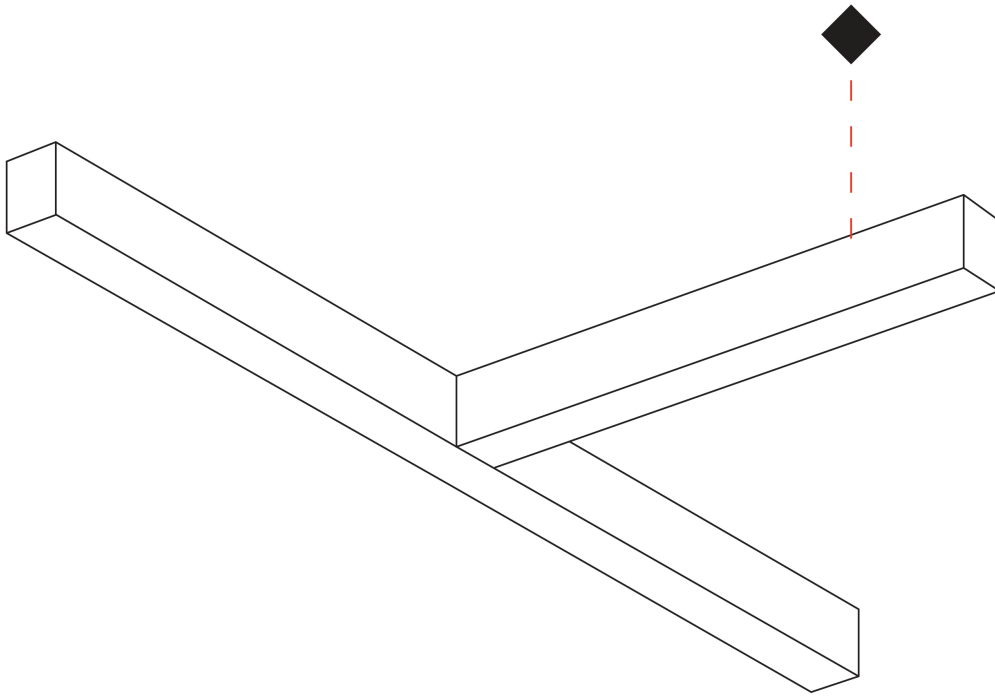

SLIDER SURFACE

A3D303-

PROJECT _____

TYPE _____

SPECIFIER _____

QUANTITY _____

DATE _____