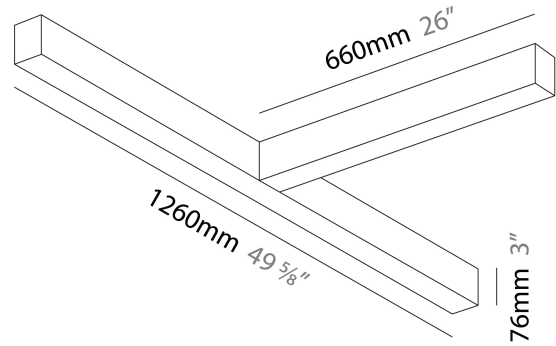

PROJECT	_____
TYPE	_____
SPECIFIER	_____
QUANTITY	_____
DATE	_____

SLIDER SURFACE

A3D303-

base number	LED	Finishes	Diffuser
	Dimming	(Diamond)	Options

DESCRIPTION

Slider T - Raster Surface, L.1260mm / 49 5/8" x 660mm / 26", Direct, 39W LED, Tunable White (2700K-6500K), Max 7610lm, CRI90, IP40, Diffuser Raster Options, Dimmable, No Through Wiring (Includes End Cap)

1. To build a product code in our configurator select the specify button on the base model # product page
2. To build a manual product code on this datasheet choose from the options listed below in blue font and add the suffix to the base model #

GENERAL

Series: Slider
Partner: Prolicht
Division: Architectural
Installation: Surface
Product Type: Linear Profiles
Mounting Location: Ceiling
Light Distribution: Direct

PHYSICAL

Shape: Rectangle
Length (mm): 1260
Length (in): 49 5/8
Width (mm): 660
Width (in): 26
Height (mm): 76
Height (in): 3
Diffuser: [Diffuser - Black Raster, White Raster](#)
Fixture Finish: [SSR / BKV / CWI / CRY / HAB / UFT / ITA / RUA / FTG / MYG / LOD / PUS / FRO / FUP / KIA / POP / BLS / SPG / MEY / GOH / CHC / COM / ABZ / JAG / OBR / MOS / ROR](#)
Fixture Material: Aluminum Die Cast

ELECTRICAL

Lamp Type: LED (Zhaga Standard)
Input Wattage (W): 39

LED

Color Temperature (°K): 2700-6500 Tunable White
Max. Delivered Lumen (lm): Max 6660
CRI: >90 CRI

RATINGS AND CERTIFICATIONS

Certified By: CSA Certified to UL and CSA Standards
IP rating: IP40