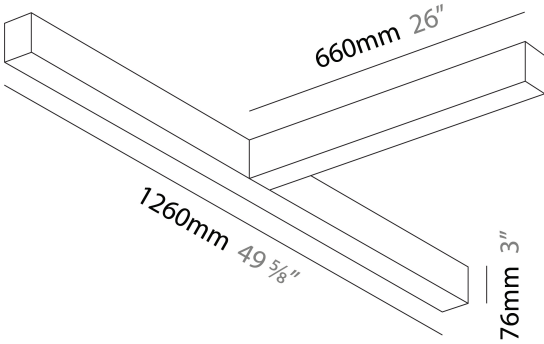

PROJECT	_____
TYPE	_____
SPECIFIER	_____
QUANTITY	_____
DATE	_____

SLIDER SURFACE

A3D303-

base number	LED	Finishes	Diffuser
	Dimming	(Diamond)	Options

DESCRIPTION
Slider T - Raster Surface, L.1260mm / 49 5/8" x 660mm / 26", Direct, 39W LED, Tunable White (2700K-6500K), Max 7610lm, CRI90, IP40, Diffuser Raster Options, Dimmable, No Through Wiring (Includes End Cap)

1. To build a product code in our configurator select the specify button on the base model # product page
2. To build a manual product code on this datasheet choose from the options listed below in blue font and add the suffix to the base model #

GENERAL
Series: Slider
Brand: Prolicht
Division: Architectural
Mounting Type: Surface
Mounting Location: Wall / Ceiling
Subcategory: Profile

PHYSICAL
Shape: Rectangle
Length (mm): 1260
Length (in): 49 5/8
Width (mm): 660
Width (in): 26
Height (mm): 76
Height (in): 3
Light Distribution: Direct
Diffuser: [Diffuser - Black Raster, White Raster](#)
Fixture Finish: [SSR / BKV / CWI / CRY / HAB / UFT / ITA / RUA / FTG / MYG / LOD / PUS / FRO / FUP / KIA / POP / BLS / SPG / MEY / GOH / GUM / CHC / COM / ABZ / JAG / OBR / MOS / ROR](#)
Fixture Material: Aluminum Die Cast

ELECTRICAL
Lamp Type: LED (Zhaga Standard)
Input Wattage (W): 39

LED
Color Temperature (°K): 2700-6500 Tunable White
Max. Delivered Lumen (lm): Max 6660
CRI: >90 CRI

RATINGS AND CERTIFICATIONS
Certified By: CSA Certified to UL and CSA Standards
IP rating: IP40