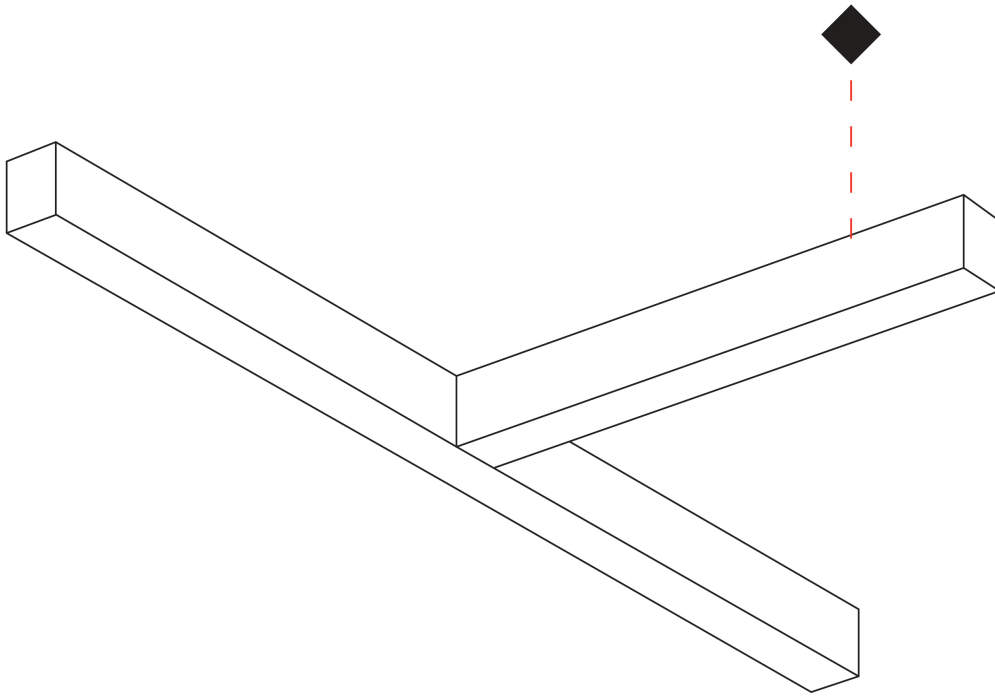

SLIDER SURFACE

A3D303-

PROJECT

TYPE

SPECIFIER

QUANTITY

DATE