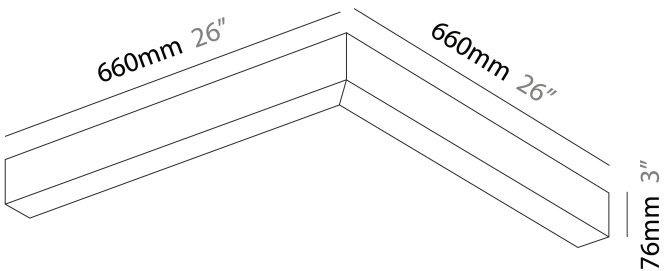

PROJECT	_____
TYPE	_____
SPECIFIER	_____
QUANTITY	_____
DATE	_____

SLIDER SURFACE

A3D305-

base number	LED	Finishes	Diffuser
	Dimming	(Diamond)	Options

DESCRIPTION
Slider L Surface, L.660mm / 26" x 660mm / 26", Direct, 52W LED, Tunable White (2700K-6500K), Max 6493lm, CRI90, IP40, Diffuser Raster Options, Dimmable, No Through Wiring (Includes End Cap)

1. To build a product code in our configurator select the specify button on the base model # product page
2. To build a manual product code on this datasheet choose from the options listed below in blue font and add the suffix to the base model #

GENERAL
Series: Slider
Partner: Prolicht
Division: Architectural
Installation: Surface
Product Type: Linear Profiles
Mounting Location: Ceiling
Light Distribution: Direct

PHYSICAL
Shape: Rectangle
Length (mm): 660
Length (in): 26
Width (mm): 660
Width (in): 26
Height (mm): 76
Height (in): 3
Diffuser: Diffuser - Opal, Micro-prism, Batwing
Fixture Finish: SSR / BKV / CWI / CRY / HAB / UFT / ITA / RUA / FTG / MYG / LOD / PUS / FRO / FUP / KIA / POP / BLS / SPG / MEY / GOH / CHC / COM / ABZ / JAG / OBR / MOS / ROR
Fixture Material: Aluminum Die Cast

ELECTRICAL
Lamp Type: LED (Zhaga Standard)
Input Wattage (W): 52

LED
Color Temperature (°K): 2700-6500 Tunable White
Max. Delivered Lumen (lm): Max 6493
CRI: >90 CRI

RATINGS AND CERTIFICATIONS
Certified By: CSA Certified to UL and CSA Standards
IP rating: IP40