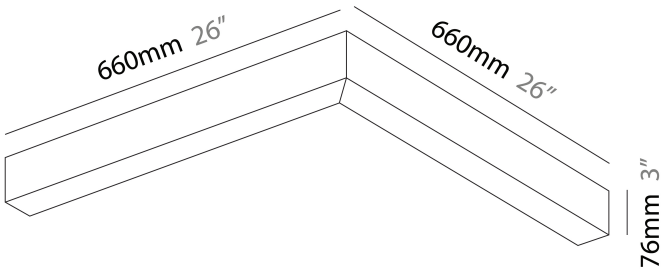

PROJECT
TYPE
SPECIFIER
QUANTITY
DATE

SLIDER SURFACE

A3D307-

base number	LED Dimming	Finishes (Diamond)	Diffuser Options

DESCRIPTION
Slider L - Raster Surface, L.660mm / 26" x 660mm / 26", Direct, 52W LED, Tunable White (2700K-6500K), Max 7031lm, CRI90, IP40, Diffuser Raster Options, Dimmable, No Through Wiring (Includes End Cap)

1. To build a product code in our configurator select the specify button on the base model # product page
2. To build a manual product code on this datasheet choose from the options listed below in blue font and add the suffix to the base model #

GENERAL
Series: Slider
Partner: Prolicht
Division: Architectural
Installation: Surface
Product Type: Linear Profiles
Mounting Location: Ceiling
Light Distribution: Direct

PHYSICAL
Shape: Rectangle
Length (mm): 660
Length (in): 26
Width (mm): 660
Width (in): 26
Height (mm): 76
Height (in): 3
Diffuser: Diffuser - Black Raster, White Raster
Fixture Finish: SSR / BKV / CWI / CRY / HAB / UFT / ITA / RUA / FTG / MYG / LOD / PUS / FRO / FUP / KIA / POP / BLS / SPG / MEY / GOH / CHC / COM / ABZ / JAG / OBR / MOS / ROR
Fixture Material: Aluminum Die Cast

ELECTRICAL
Lamp Type: LED (Zhaga Standard)
Input Wattage (W): 52

LED
Color Temperature (°K): 2700-6500 Tunable White
Max. Delivered Lumen (lm): Max 7031
CRI: >90 CRI

RATINGS AND CERTIFICATIONS
Certified By: CSA Certified to UL and CSA Standards
IP rating: IP40