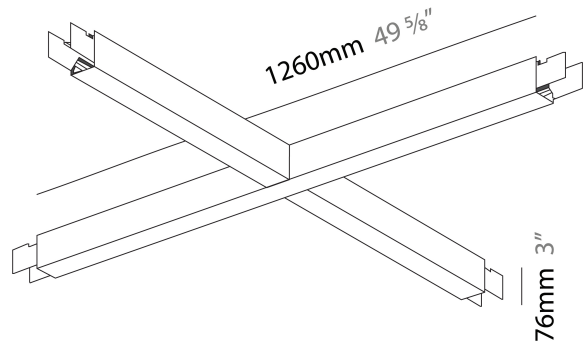

1. To build a product code in our configurator select the specify button on the base model # product page
2. To build a manual product code on this datasheet choose from the options listed below in blue font and add the suffix to the base model #

GENERAL
Series: Slider
Partner: Prolicht
Division: Architectural
Installation: Surface
Product Type: Linear Profiles
Mounting Location: Ceiling
Light Distribution: Direct

PHYSICAL
Shape: Abstract
Length (mm): 1260
Length (in): 49 5/8
Width (mm): 1260
Width (in): 49 5/8
Height (mm): 76
Height (in): 3
[Diffuser: Diffuser - Opal, Micro-prism, Batwing](#)
[Fixture Finish: SSR / BKV / CWI / CRY / HAB / UFT / ITA / RUA / FTG / MYG / LOD / PUS / FRO / FUP / KIA / POP / BLS / SPG / MEY / GOH / CHC / COM / ABZ / JAG / OBR / MOS / ROR](#)
Fixture Material: Aluminum Die Cast

ELECTRICAL
Lamp Type: LED (Zhaga Standard)
Input Wattage (W): 52
Total Output Wattage (W): 47.3
[Dimming: Non-Dimmable](#)
Driver Included: Yes
Driver Location: Integrated
Driver Type: Constant Current - Universal
Driver Class: Class 2
Input Voltage (V): 120 - 277

LED
[Color Temperature (°K): 2700 / 3000 / 3500 / 4000](#)
Max. Delivered Lumen (lm): Max 7610
CRI: >90 CRI
Lamp Life (hrs): 50000

RATINGS AND CERTIFICATIONS
Certified By: CSA Certified to UL and CSA Standards
IP rating: IP40