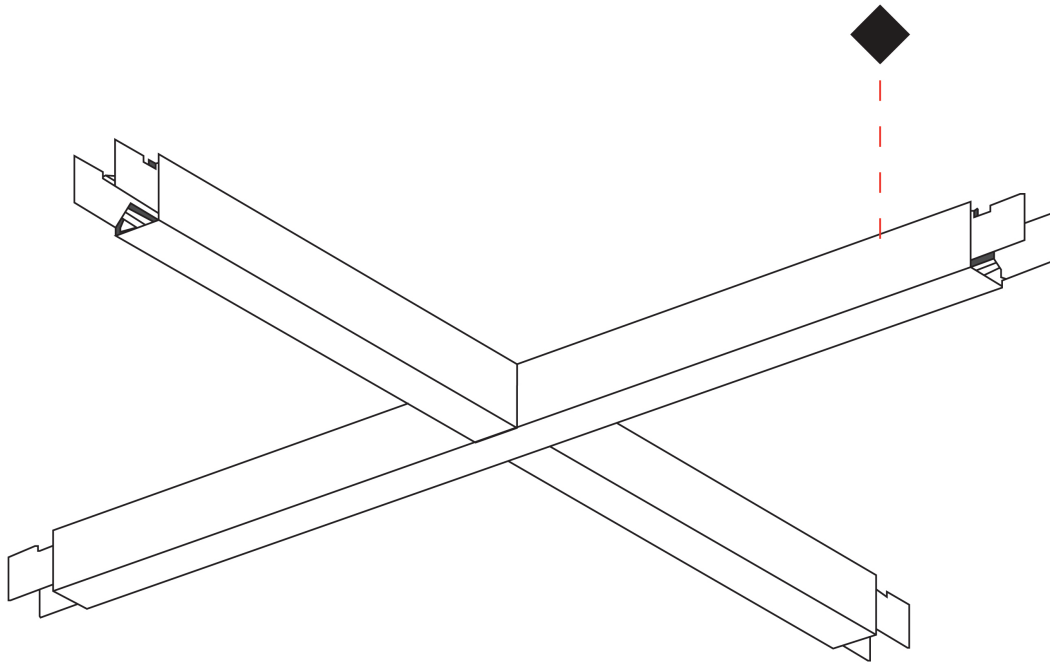

SLIDER SURFACE

A3D308-

PROJECT _____

TYPE _____

SPECIFIER _____

QUANTITY _____

DATE _____