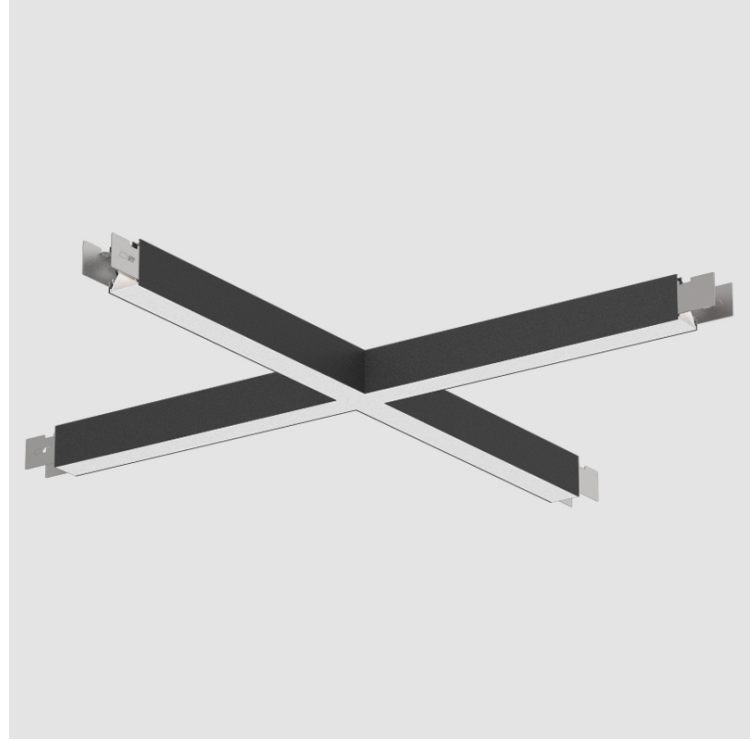

PROJECT _____
TYPE _____
SPECIFIER _____
QUANTITY _____
DATE _____

SLIDER SURFACE

A3D309-

base number	LED Dimming	Finishes (Diamond)	Diffuser Options

DESCRIPTION

Slider X Surface, L.1260mm / 49 5/8" x 1260mm / 49 5/8", Direct, 26W LED, Tunable White (2700K-6500K), Max 7610lm, CRI90, IP40, Diffuser Raster Options, Dimmable, Through Wiring (Does not Include End Cap)

1. To build a product code in our configurator select the specify button on the base model # product page
2. To build a manual product code on this datasheet choose from the options listed below in blue font and add the suffix to the base model #

GENERAL

Series: Slider
Partner: Prolicht
Division: Architectural
Installation: Surface
Product Type: Linear Profiles
Mounting Location: Ceiling
Light Distribution: Direct

PHYSICAL

Shape: Rectangle
Length (mm): 1260
Length (in): 49 5/8
Width (mm): 1260
Width (in): 49 5/8
Height (mm): 76
Height (in): 3
Diffuser: [Diffuser - Opal, Micro-prism, Batwing](#)
Fixture Finish: [SSR / BKV / CWI / CRY / HAB / UFT / ITA / RUA / FTG / MYG / LOD / PUS / FRO / FUP / KIA / POP / BLS / SPG / MEY / GOH / CHC / COM / ABZ / JAG / OBR / MOS / ROR](#)
Fixture Material: Aluminum Die Cast

ELECTRICAL

Lamp Type: LED (Zhaga Standard)
Input Wattage (W): 26

LED

Color Temperature (°K): 2700-6500 Tunable White
Max. Delivered Lumen (lm): Max 7610
CRI: >90 CRI

RATINGS AND CERTIFICATIONS

Certified By: CSA Certified to UL and CSA Standards
IP rating: IP40