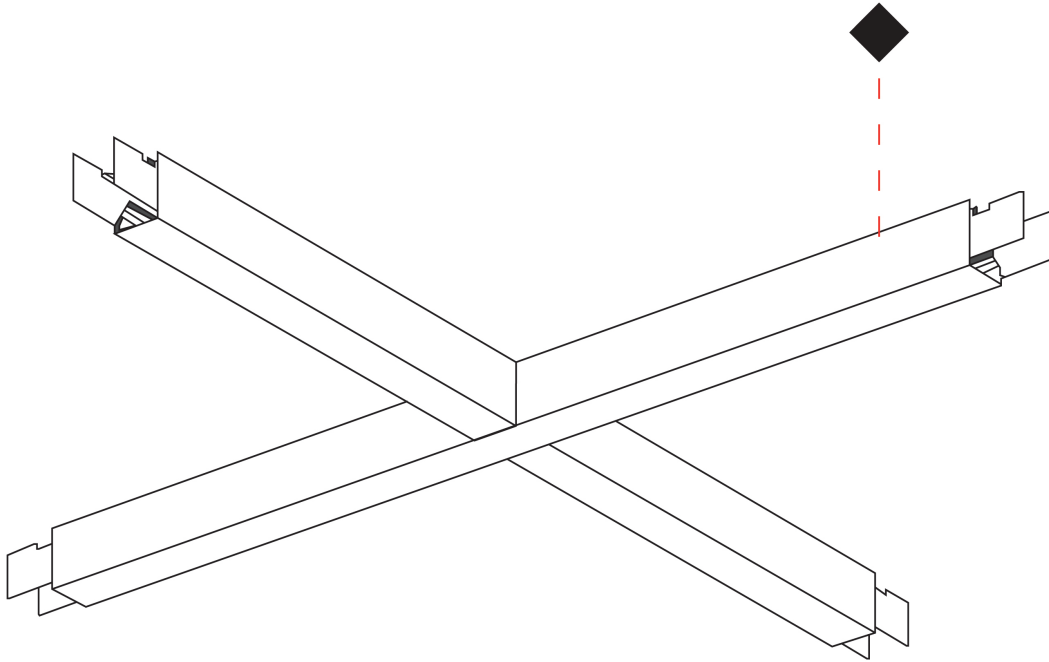

SLIDER SURFACE

A3D309-

PROJECT _____

TYPE _____

SPECIFIER _____

QUANTITY _____

DATE _____

A