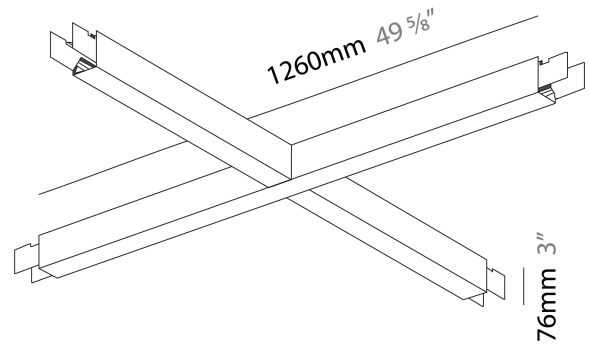

PROJECT _____
TYPE _____
SPECIFIER _____
QUANTITY _____
DATE _____

SLIDER SURFACE

A3D309-

base number	LED Dimming	Finishes (Diamond)	Diffuser Options

DESCRIPTION

Slider X Surface, L.1260mm / 49 5/8" x 1260mm / 49 5/8", Direct, 26W LED, Tunable White (2700K-6500K), Max 7610lm, CRI90, IP40, Diffuser Raster Options, Dimmable, Through Wiring (Does not Include End Cap)

1. To build a product code in our configurator select the specify button on the base model # product page
2. To build a manual product code on this datasheet choose from the options listed below in blue font and add the suffix to the base model #

GENERAL

Series: Slider
Partner: Prolicht
Division: Architectural
Installation: Surface
Product Type: Linear Profiles
Mounting Location: Ceiling
Light Distribution: Direct

PHYSICAL

Shape: Rectangle
Length (mm): 1260
Length (in): 49 5/8
Width (mm): 1260
Width (in): 49 5/8
Height (mm): 76
Height (in): 3
Diffuser: [Diffuser - Opal, Micro-prism, Batwing](#)
Fixture Finish: [SSR / BKV / CWI / CRY / HAB / UFT / ITA / RUA / FTG / MYG / LOD / PUS / FRO / FUP / KIA / POP / BLS / SPG / MEY / GOH / CHC / COM / ABZ / JAG / OBR / MOS / ROR](#)
Fixture Material: Aluminum Die Cast

ELECTRICAL

Lamp Type: LED (Zhaga Standard)
Input Wattage (W): 26

LED

Color Temperature (°K): 2700-6500 Tunable White
Max. Delivered Lumen (lm): Max 7610
CRI: >90 CRI

RATINGS AND CERTIFICATIONS

Certified By: CSA Certified to UL and CSA Standards
IP rating: IP40