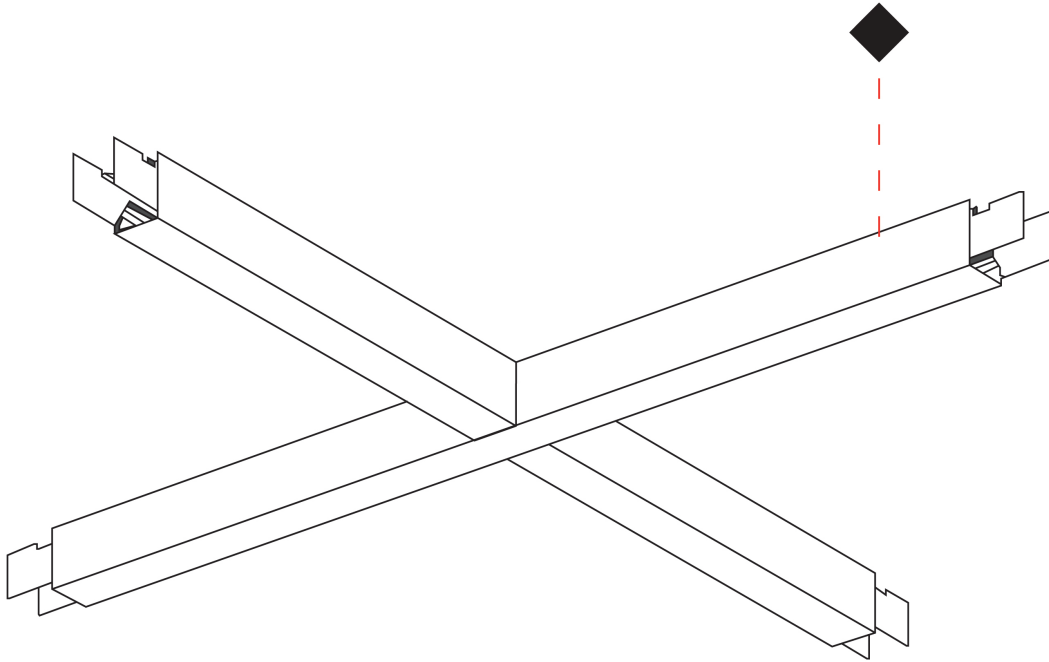

SLIDER SURFACE

A3D310-

PROJECT _____

TYPE _____

SPECIFIER _____

QUANTITY _____

DATE _____