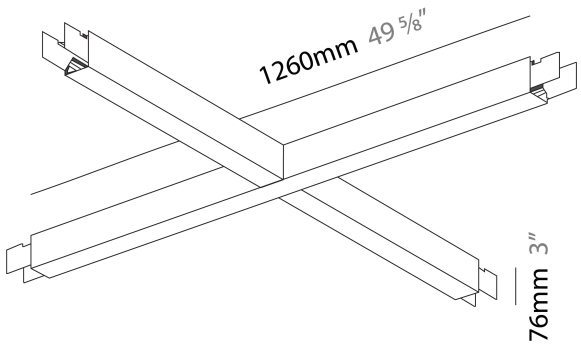

1. To build a product code in our configurator select the specify button on the base model # product page
2. To build a manual product code on this datasheet choose from the options listed below in blue font and add the suffix to the base model #

GENERAL
Series: Slider
Partner: Prolicht
Division: Architectural
Installation: Surface
Product Type: Linear Profiles
Mounting Location: Ceiling
Light Distribution: Direct

PHYSICAL
Shape: Abstract
Length (mm): 1260
Length (in): 49 5/8
Width (mm): 1260
Width (in): 49 5/8
Height (mm): 76
Height (in): 3
Diffuser: [Diffuser - Black Raster, White Raster](#)
Fixture Finish: [SSR / BKV / CWI / CRY / HAB / UFT / ITA / RUA / FTG / MYG / LOD / PUS / FRO / FUP / KIA / POP / BLS / SPG / MEY / GOH / CHC / COM / ABZ / JAG / OBR / MOS / ROR](#)
Fixture Material: Aluminum Die Cast

ELECTRICAL
Lamp Type: LED (Zhaga Standard)
Input Wattage (W): 52
Total Output Wattage (W): 47.3
Dimming: [Non-Dimmable](#)
Driver Included: Yes
Driver Location: Integrated
Driver Type: Constant Current - Universal
Driver Class: Class 2
Input Voltage (V): 120 - 277
Constant Current (MA): 300

LED
Color Temperature (°K): [2700 / 3000 / 3500 / 4000](#)
Max. Delivered Lumen (lm): Max 6660
CRI: >90 CRI
Lamp Life (hrs): 50000

RATINGS AND CERTIFICATIONS
Certified By: CSA Certified to UL and CSA Standards
IP rating: IP40