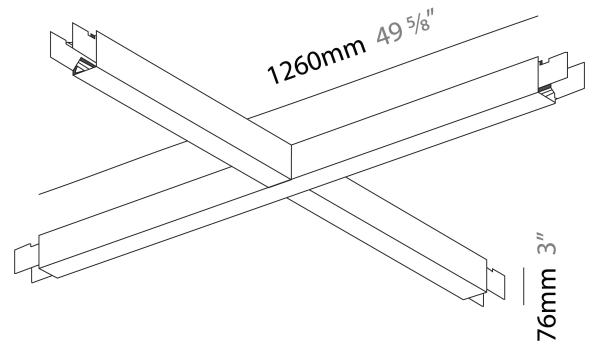

PROJECT
TYPE
SPECIFIER
QUANTITY
DATE

SLIDER SURFACE

A3D311-

base number	LED Dimming	Finishes (Diamond)	Diffuser Options

DESCRIPTION

Slider X - Raster Surface, L.1260mm / 49 5/8" x 1260mm / 49 5/8", Direct, 26W LED, 2700K, 3000K, 3500K, 4000K, Max 7610lm, CRI90, IP40, Diffuser Raster Options, Dimmable, Through Wiring (Does not Include End Cap)

1. To build a product code in our configurator select the specify button on the base model # product page
2. To build a manual product code on this datasheet choose from the options listed below in blue font and add the suffix to the base model #

GENERAL

Series: Slider
Partner: Prolicht
Division: Architectural
Installation: Surface
Product Type: Linear Profiles
Mounting Location: Ceiling
Light Distribution: Direct

PHYSICAL

Shape: Rectangle
Length (mm): 1260
Length (in): 49 5/8
Width (mm): 1260
Width (in): 49 5/8
Height (mm): 76
Height (in): 3
Diffuser: [Diffuser - Black Raster, White Raster](#)
Fixture Finish: [SSR / BKV / CWI / CRY / HAB / UFT / ITA / RUA / FTG / MYG / LOD / PUS / FRO / FUP / KIA / POP / BLS / SPG / MEY / GOH / CHC / COM / ABZ / JAG / OBR / MOS / ROR](#)
Fixture Material: Aluminum Die Cast

ELECTRICAL

Lamp Type: LED (Zhaga Standard)
Input Wattage (W): 26

LED

Color Temperature (°K): 2700-6500 Tunable White
Max. Delivered Lumen (lm): Max 6660
CRI: >90 CRI

RATINGS AND CERTIFICATIONS

Certified By: CSA Certified to UL and CSA Standards
IP rating: IP40