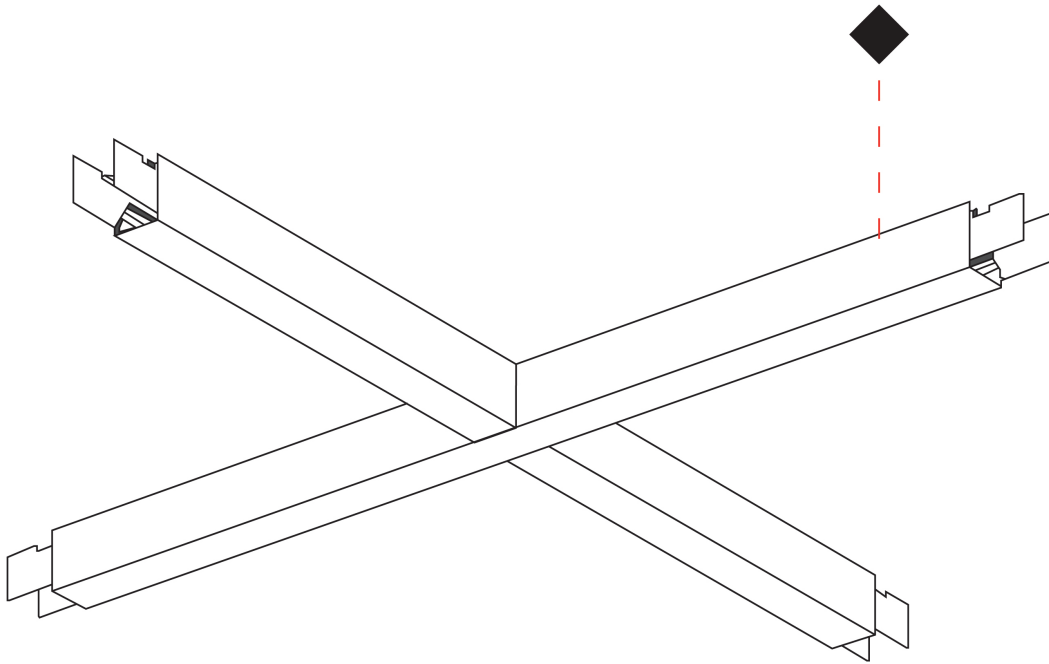

SLIDER SURFACE

A3D311-

PROJECT _____

TYPE _____

SPECIFIER _____

QUANTITY _____

DATE _____