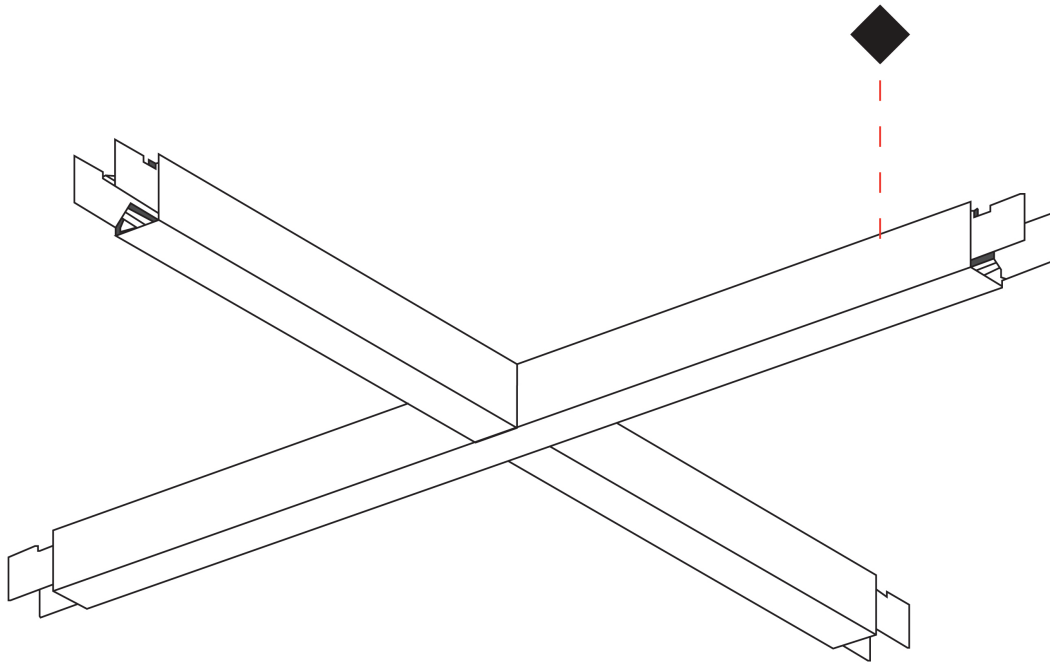

SLIDER SURFACE

A3D311-

PROJECT _____

TYPE _____

SPECIFIER _____

QUANTITY _____

DATE _____