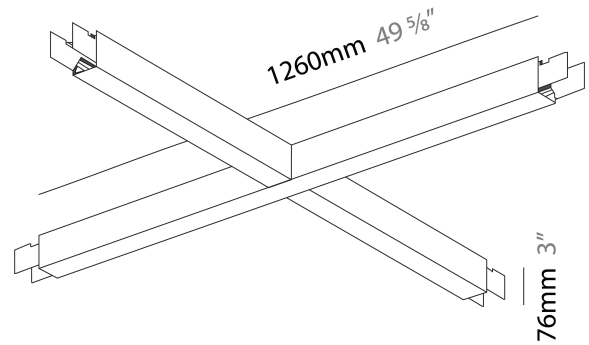

SLIDER SURFACE

A3D311-

base number   LED Dimming   Finishes (Diamond)   Diffuser Options

DESCRIPTION
Slider X - Raster Surface, L.1260mm / 49 5/8" x 1260mm / 49 5/8", Direct, 26W LED, 2700K, 3000K, 3500K, 4000K, Max 7610lm, CRI90, IP40, Diffuser Raster Options, Dimmable, Through Wiring (Does not Include End Cap)

1. To build a product code in our configurator select the specify button on the base model # product page
2. To build a manual product code on this datasheet choose from the options listed below in blue font and add the suffix to the base model #

GENERAL
Series: Slider
Partner: Prolicht
Division: Architectural
Installation: Surface
Product Type: Linear Profiles
Mounting Location: Ceiling
Light Distribution: Direct

PHYSICAL
Shape: Rectangle
Length (mm): 1260
Length (in): 49 5/8
Width (mm): 1260
Width (in): 49 5/8
Height (mm): 76
Height (in): 3
Diffuser: [Diffuser - Black Raster, White Raster](#)
Fixture Finish: [SSR / BKV / CWI / CRY / HAB / UFT / ITA / RUA / FTG / MYG / LOD / PUS / FRO / FUP / KIA / POP / BLS / SPG / MEY / GOH / CHC / COM / ABZ / JAG / OBR / MOS / ROR](#)
Fixture Material: Aluminum Die Cast

ELECTRICAL
Lamp Type: LED (Zhaga Standard)
Input Wattage (W): 26

LED
Color Temperature (°K): 2700-6500 Tunable White
Max. Delivered Lumen (lm): Max 6660
CRI: >90 CRI

RATINGS AND CERTIFICATIONS
Certified By: CSA Certified to UL and CSA Standards
IP rating: IP40