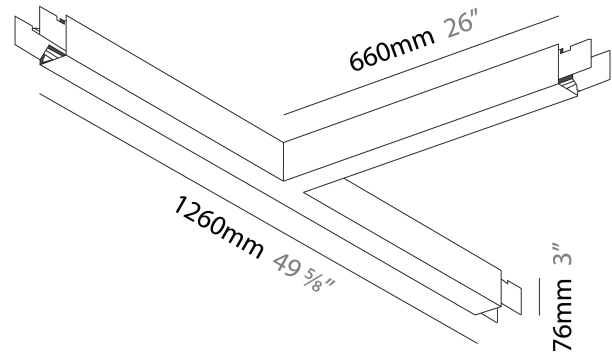

PROJECT
TYPE
SPECIFIER
QUANTITY
DATE

SLIDER SURFACE

A3D313-

base number	LED Dimming	Finishes (Diamond)	Diffuser Options

DESCRIPTION

Slider T Surface, L.1260mm / 49 5/8" x 660mm / 26", Direct, 39W LED, Tunable White (2700K-6500K), Max 6660lm, CRI90, IP40, Diffuser Raster Options, Dimmable, Through Wiring (Doesnot Include End Cap)

1. To build a product code in our configurator select the specify button on the base model # product page
2. To build a manual product code on this datasheet choose from the options listed below in blue font and add the suffix to the base model #

GENERAL

Series: Slider
Partner: Prolicht
Division: Architectural
Installation: Surface
Product Type: Linear Profiles
Mounting Location: Ceiling
Light Distribution: Direct

PHYSICAL

Shape: Rectangle
Length (mm): 1260
Length (in): 49 5/8
Width (mm): 660
Width (in): 26
Height (mm): 76
Height (in): 3
Diffuser: Diffuser - Opal, Micro-prism, Batwing
Fixture Finish: SSR / BKV / CWI / CRY / HAB / UFT / ITA / RUA / FTG / MYG / LOD / PUS / FRO / FUP / KIA / POP / BLS / SPG / MEY / GOH / CHC / COM / ABZ / JAG / OBR / MOS / ROR
Fixture Material: Aluminum Die Cast

ELECTRICAL

Lamp Type: LED (Zhaga Standard)
Input Wattage (W): 39

LED

Color Temperature (°K): 2700-6500 Tunable White
Max. Delivered Lumen (lm): Max 6660
CRI: >90 CRI

RATINGS AND CERTIFICATIONS

Certified By: CSA Certified to UL and CSA Standards
IP rating: IP40