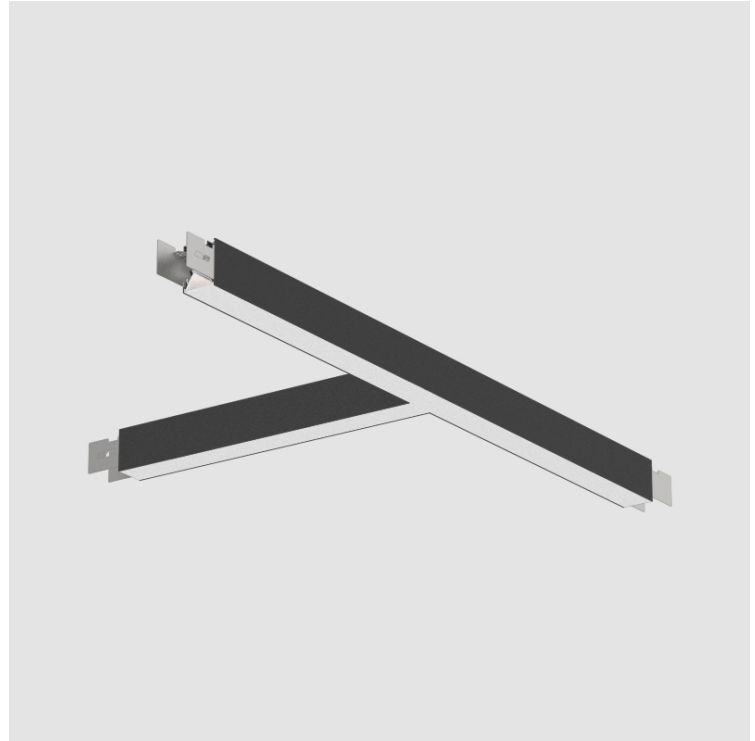

SLIDER SURFACE

A3D313-

base number LED Dimming Finishes (Diamond) Diffuser Options

DESCRIPTION

Slider T Surface, L.1260mm / 49 5/8" x 660mm / 26", Direct, 39W LED, Tunable White (2700K-6500K), Max 6660lm, CRI90, IP40, Diffuser Raster Options, Dimmable, Through Wiring (Doesnot Include End Cap)

1. To build a product code in our configurator select the specify button on the base model # product page
2. To build a manual product code on this datasheet choose from the options listed below in blue font and add the suffix to the base model #

GENERAL

Series: Slider
Partner: Prolicht
Division: Architectural
Installation: Surface
Product Type: Linear Profiles
Mounting Location: Ceiling
Light Distribution: Direct

PHYSICAL

Shape: Rectangle
Length (mm): 1260
Length (in): 49 5/8"
Width (mm): 660
Width (in): 26
Height (mm): 76
Height (in): 3
Diffuser: Diffuser - Opal, Micro-prism, Batwing
Fixture Finish: SSR / BKV / CWI / CRY / HAB / UFT / ITA / RUA / FTG / MYG / LOD / PUS / FRO / FUP / KIA / POP / BLS / SPG / MEY / GOH / CHC / COM / ABZ / JAG / OBR / MOS / ROR
Fixture Material: Aluminum Die Cast

ELECTRICAL

Lamp Type: LED (Zhaga Standard)
Input Wattage (W): 39

LED

Color Temperature (°K): 2700-6500 Tunable White
Max. Delivered Lumen (lm): Max 6660
CRI: >90 CRI

RATINGS AND CERTIFICATIONS

Certified By: CSA Certified to UL and CSA Standards
IP rating: IP40