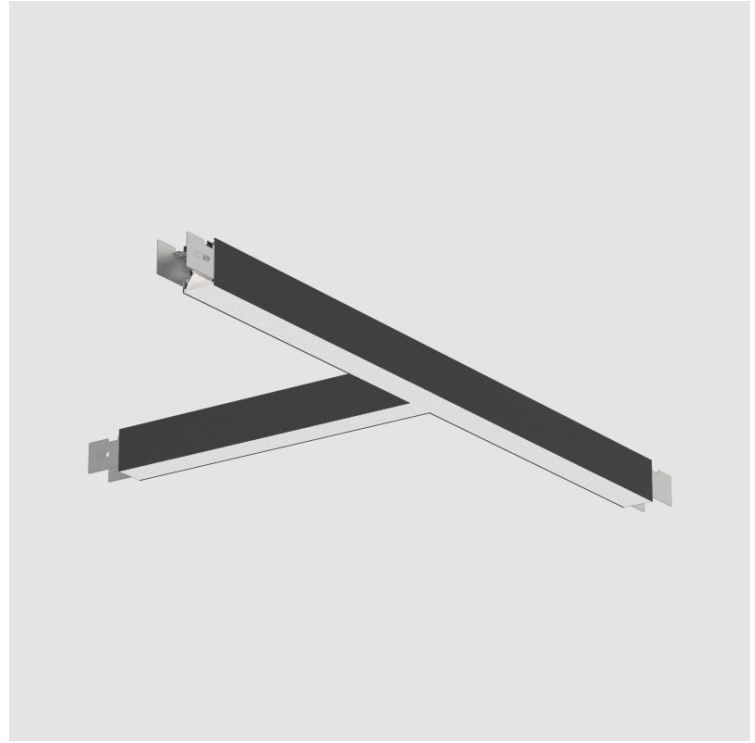

PROJECT _____
TYPE _____
SPECIFIER _____
QUANTITY _____
DATE _____

SLIDER SURFACE

A3D313-

base number LED Dimming Finishes (Diamond)

DESCRIPTION

Slider T Surface, L.1260mm / 49 5/8" x 660mm / 26", Direct, 39W LED, Tunable White (2700K-6500K), Max 6660lm, CRI90, IP40, Diffuser Raster Options, Dimmable, Through Wiring (Doesnot Include End Cap)

1. To build a product code in our configurator select the specify button on the base model # product page
2. To build a manual product code on this datasheet choose from the options listed below in blue font and add the suffix to the base model #

GENERAL

Series: Slider
Brand: Prolicht
Division: Architectural
Mounting Type: Surface
Mounting Location: Wall / Ceiling
Subcategory: Profile

PHYSICAL

Shape: Rectangle
Length (mm): 1260
Length (in): 49 5/8
Width (mm): 660
Width (in): 26
Height (mm): 76
Height (in): 3
Light Distribution: Direct
Diffuser: Diffuser - Opal, Micro-prism, Batwing
Fixture Finish: SSR / BKV / CWI / CRY / HAB / UFT / ITA / RUA / FTG / MYG / LOD / PUS / FRO / FUP / KIA / POP / BLS / SPG / MEY / GOH / GUM / CHC / COM / ABZ / JAG / OBR / MOS / ROR
Fixture Material: Aluminum Die Cast

ELECTRICAL

Lamp Type: LED (Zhaga Standard)
Input Wattage (W): 39

LED

Color Temperature (°K): 2700-6500 Tunable White
Max. Delivered Lumen (lm): Max 6660
CRI: >90 CRI

RATINGS AND CERTIFICATIONS

Certified By: CSA Certified to UL and CSA Standards
IP rating: IP40