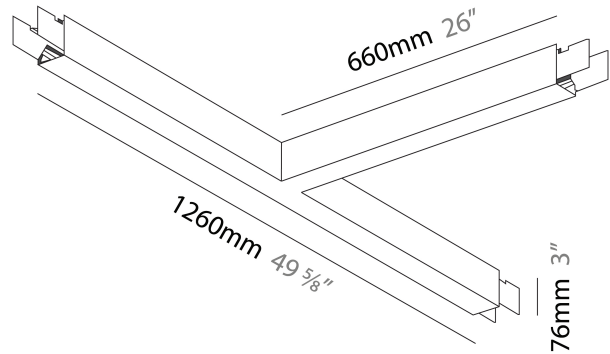

SLIDER SURFACE

A3D313-

base number LED Dimming Finishes (Diamond) Diffuser Options

DESCRIPTION

Slider T Surface, L.1260mm / 49 5/8" x 660mm / 26", Direct, 39W LED, Tunable White (2700K-6500K), Max 6660lm, CRI90, IP40, Diffuser Raster Options, Dimmable, Through Wiring (Doesnot Include End Cap)

GENERAL

Series: Slider
 Partner: Prolicht
 Division: Architectural
 Installation: Surface
 Product Type: Linear Profiles
 Mounting Location: Ceiling
 Light Distribution: Direct

PHYSICAL

Shape: Rectangle
 Length (mm): 1260
 Length (in): 49 5/8"
 Width (mm): 660
 Width (in): 26
 Height (mm): 76
 Height (in): 3
 Diffuser: Diffuser - Opal, Micro-prism, Batwing
 Fixture Finish: SSR / BKV / CWI / CRY / HAB / UFT / ITA / RUA / FTG / MYG / LOD / PUS / FRO / FUP / KIA / POP / BLS / SPG / MEY / GOH / CHC / COM / ABZ / JAG / OBR / MOS / ROR
 Fixture Material: Aluminum Die Cast

ELECTRICAL

Lamp Type: LED (Zhaga Standard)
 Input Wattage (W): 39

LED

Color Temperature (°K): 2700-6500 Tunable White
 Max. Delivered Lumen (lm): Max 6660
 CRI: >90 CRI

RATINGS AND CERTIFICATIONS

Certified By: CSA Certified to UL and CSA Standards
 IP rating: IP40