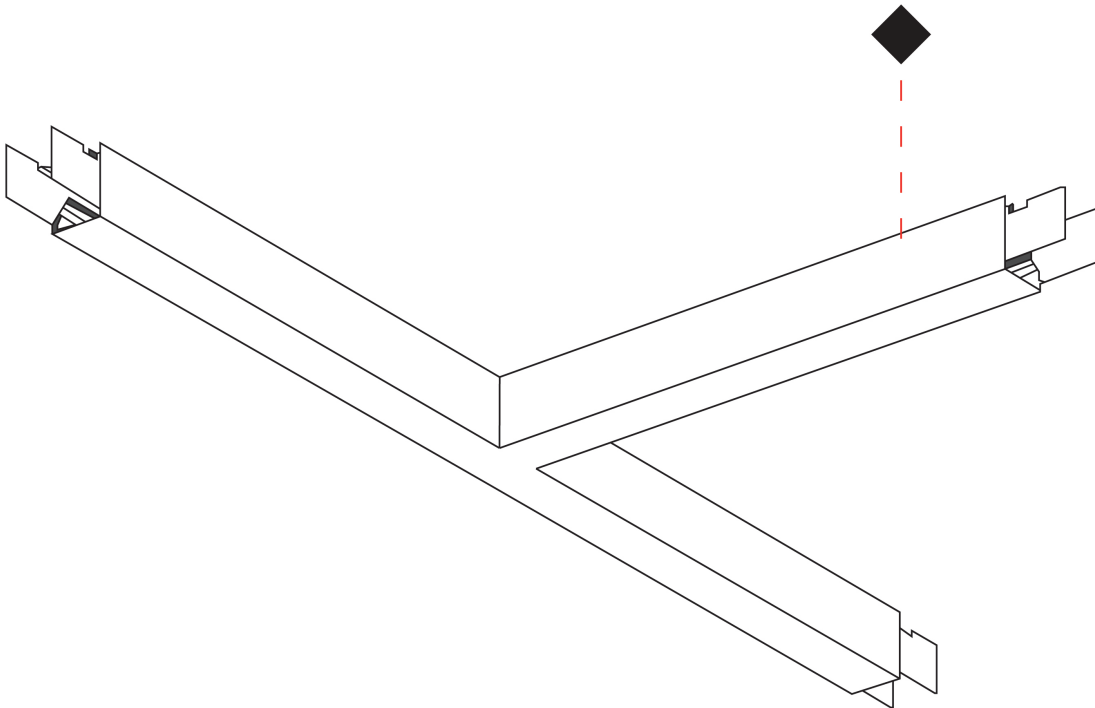

SLIDER SURFACE

A3D313-

PROJECT _____

TYPE _____

SPECIFIER _____

QUANTITY _____

DATE _____

A