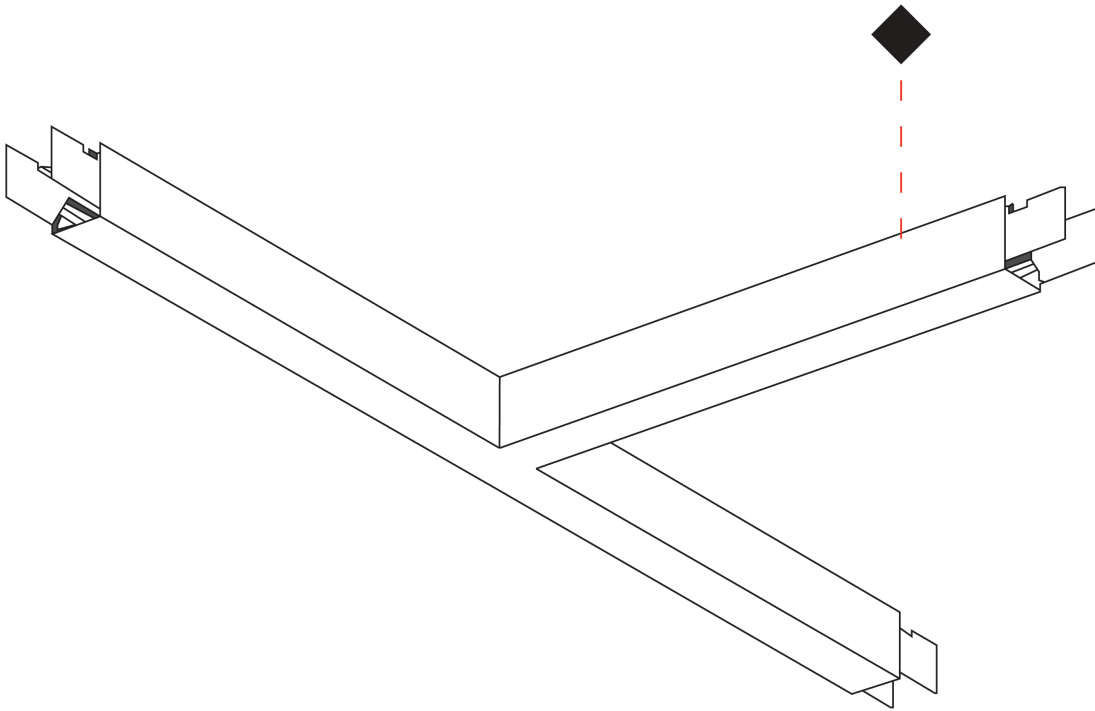

SLIDER SURFACE

A3D313-

PROJECT _____

TYPE _____

SPECIFIER _____

QUANTITY _____

DATE _____