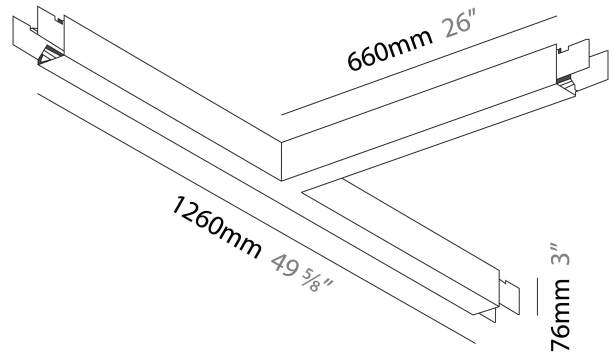

PROJECT _____
TYPE _____
SPECIFIER _____
QUANTITY _____
DATE _____

SLIDER SURFACE

A3D313-

base number LED Dimming Finishes (Diamond)

DESCRIPTION

Slider T Surface, L.1260mm / 49 5/8" x 660mm / 26", Direct, 39W LED, Tunable White (2700K-6500K), Max 6660lm, CRI90, IP40, Diffuser Raster Options, Dimmable, Through Wiring (Doesnot Include End Cap)

1. To build a product code in our configurator select the specify button on the base model # product page
2. To build a manual product code on this datasheet choose from the options listed below in blue font and add the suffix to the base model #

GENERAL

Series: Slider
Brand: Prolicht
Division: Architectural
Mounting Type: Surface
Mounting Location: Wall / Ceiling
Subcategory: Profile

PHYSICAL

Shape: Rectangle
Length (mm): 1260
Length (in): 49 5/8
Width (mm): 660
Width (in): 26
Height (mm): 76
Height (in): 3
Light Distribution: Direct
Diffuser: Diffuser - Opal, Micro-prism, Batwing
Fixture Finish: SSR / BKV / CWI / CRY / HAB / UFT / ITA / RUA / FTG / MYG / LOD / PUS / FRO / FUP / KIA / POP / BLS / SPG / MEY / GOH / GUM / CHC / COM / ABZ / JAG / OBR / MOS / ROR
Fixture Material: Aluminum Die Cast

ELECTRICAL

Lamp Type: LED (Zhaga Standard)
Input Wattage (W): 39

LED

Color Temperature (°K): 2700-6500 Tunable White
Max. Delivered Lumen (lm): Max 6660
CRI: >90 CRI

RATINGS AND CERTIFICATIONS

Certified By: CSA Certified to UL and CSA Standards
IP rating: IP40