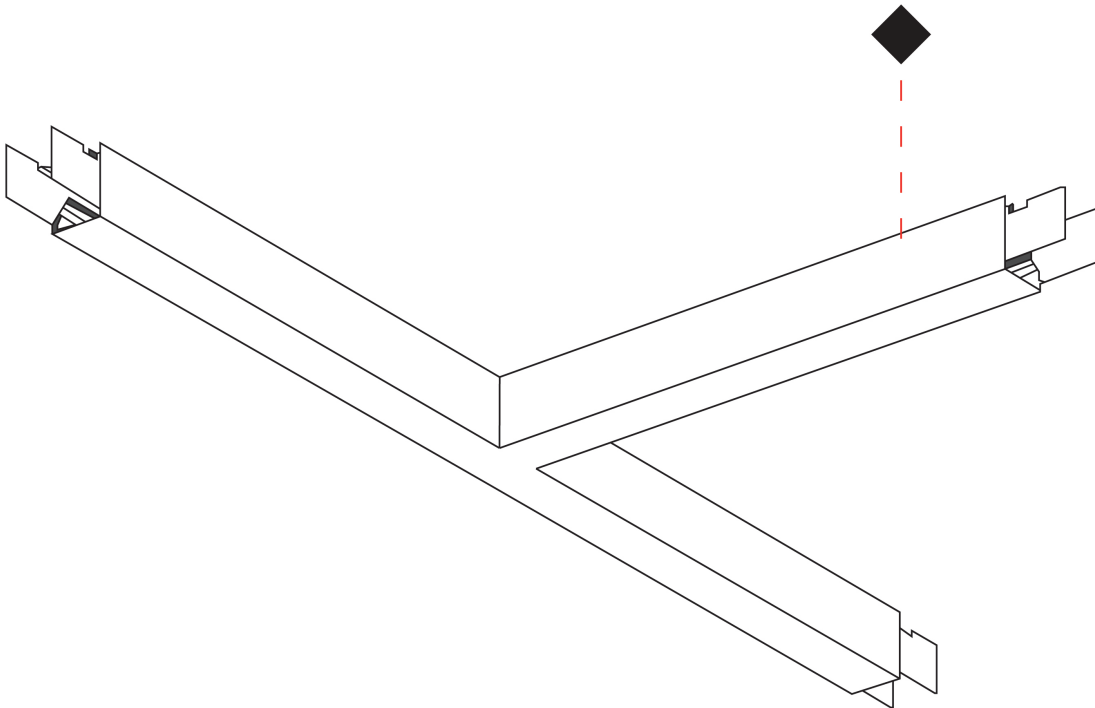

SLIDER SURFACE

A3D313-

PROJECT _____

TYPE _____

SPECIFIER _____

QUANTITY _____

DATE _____