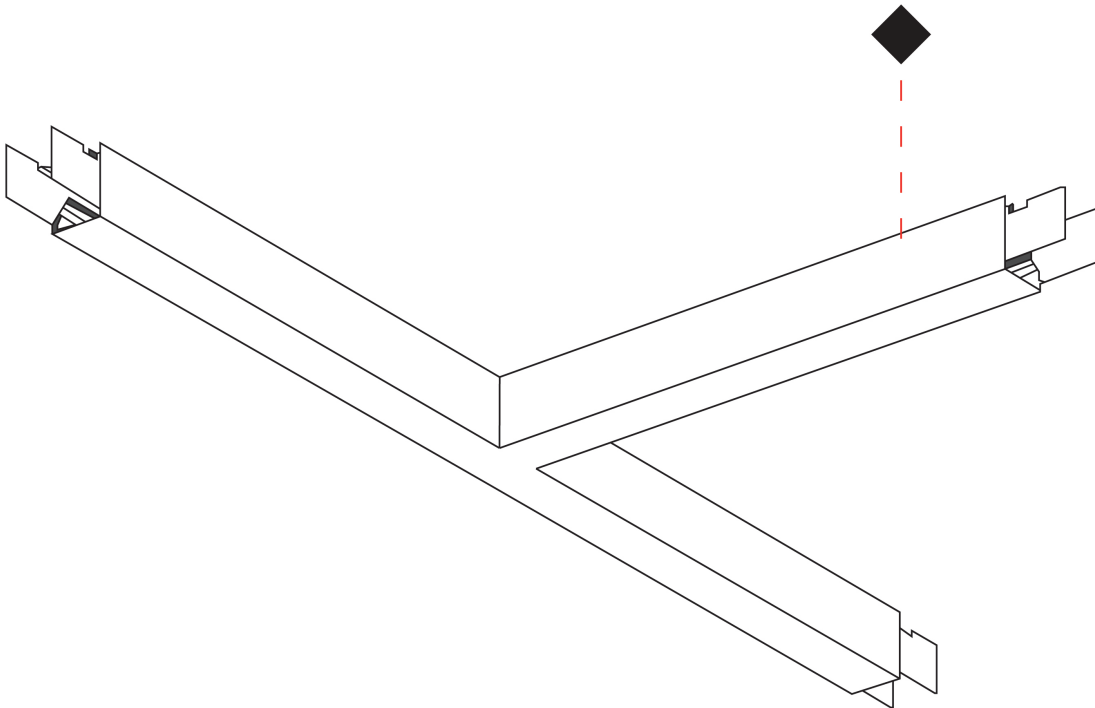

SLIDER SURFACE

A3D314-

PROJECT _____

TYPE _____

SPECIFIER _____

QUANTITY _____

DATE _____

A