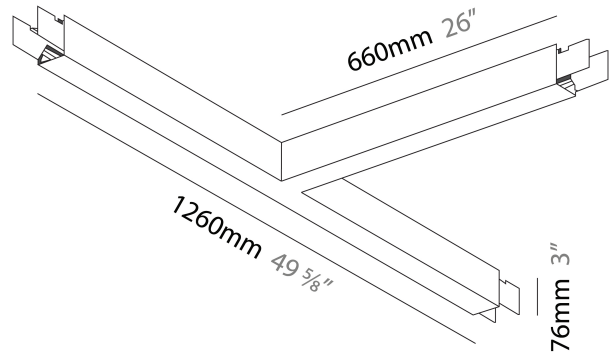

1. To build a product code in our configurator select the specify button on the base model # product page
2. To build a manual product code on this datasheet choose from the options listed below in blue font and add the suffix to the base model #

GENERAL

Series: Slider
Partner: Prolicht
Division: Architectural
Installation: Surface
Product Type: Linear Profiles
Mounting Location: Ceiling
Light Distribution: Direct

PHYSICAL

Shape: Abstract
Length (mm): 1260
Length (in): 49 5/8
Width (mm): 660
Width (in): 26
Height (mm): 76
Height (in): 3
[Diffuser: Diffuser - Black Raster, White Raster](#)
[Fixture Finish: SSR / BKV / CWI / CRY / HAB / UFT / ITA / RUA / FTG / MYG / LOD / PUS / FRO / FUP / KIA / POP / BLS / SPG / MEY / GOH / CHC / COM / ABZ / JAG / OBR / MOS / ROR](#)
Fixture Material: Aluminum Die Cast

ELECTRICAL

Lamp Type: LED (Zhaga Standard)
Input Wattage (W): 39
Total Output Wattage (W): 35.5
[Dimming: Non-Dimmable](#)
Driver Included: Yes
Driver Location: Integrated
Driver Type: Constant Current - Universal
Driver Class: Class 2
Input Voltage (V): 120 - 277
Constant Current (MA): 300

LED

[Color Temperature (°K): 2700 / 3000 / 3500 / 4000](#)
Max. Delivered Lumen (lm): Max 4995
CRI: >90 CRI
Lamp Life (hrs): 50000

RATINGS AND CERTIFICATIONS

Certified By: CSA Certified to UL and CSA Standards
IP rating: IP40