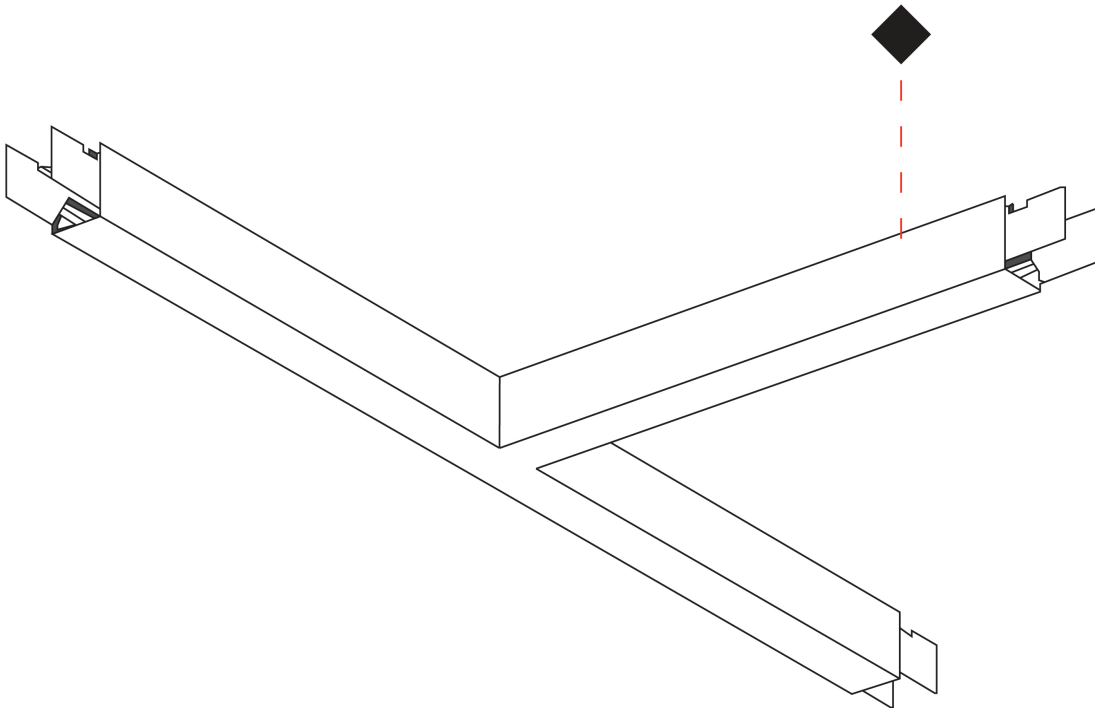

SLIDER SURFACE

A3D315-

PROJECT _____

TYPE _____

SPECIFIER _____

QUANTITY _____

DATE _____