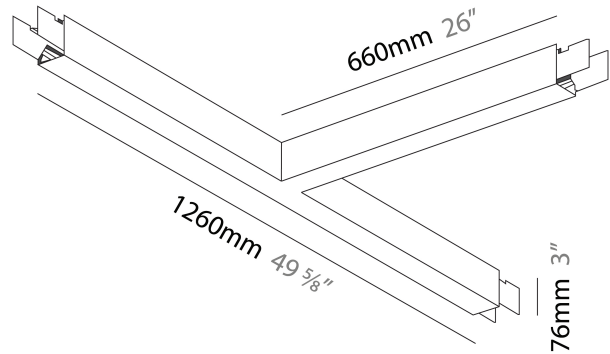

PROJECT	_____
TYPE	_____
SPECIFIER	_____
QUANTITY	_____
DATE	_____

SLIDER SURFACE

A3D315-

base number	LED Dimming	Finishes (Diamond)	Diffuser Options

DESCRIPTION

Slider T - Raster Surface, L.1260mm / 49 5/8" x 660mm / 26", Direct, 39W LED, Tunable White (2700K-6500K), Max 7610lm, CRI90, IP40, Diffuser Raster Options, Dimmable, Through Wiring (Doesnot Include End Cap)

1. To build a product code in our configurator select the specify button on the base model # product page
2. To build a manual product code on this datasheet choose from the options listed below in blue font and add the suffix to the base model #

GENERAL

Series: Slider
Brand: Prolicht
Division: Architectural
Mounting Type: Surface
Mounting Location: Wall / Ceiling
Subcategory: Profile

PHYSICAL

Shape: Rectangle
Length (mm): 1260
Length (in): 49 5/8
Width (mm): 660
Width (in): 26
Height (mm): 76
Height (in): 3
Light Distribution: Direct
Diffuser: [Diffuser - Black Raster, White Raster](#)
Fixture Finish: [SSR / BKV / CWI / CRY / HAB / UFT / ITA / RUA / FTG / MYG / LOD / PUS / FRO / FUP / KIA / POP / BLS / SPG / MEY / GOH / GUM / CHC / COM / ABZ / JAG / OBR / MOS / ROR](#)
Fixture Material: Aluminum Die Cast

ELECTRICAL

Lamp Type: LED (Zhaga Standard)
Input Wattage (W): 39

LED

Color Temperature (°K): 2700-6500 Tunable White
Max. Delivered Lumen (lm): Max 6660
CRI: >90 CRI

RATINGS AND CERTIFICATIONS

Certified By: CSA Certified to UL and CSA Standards
IP rating: IP40