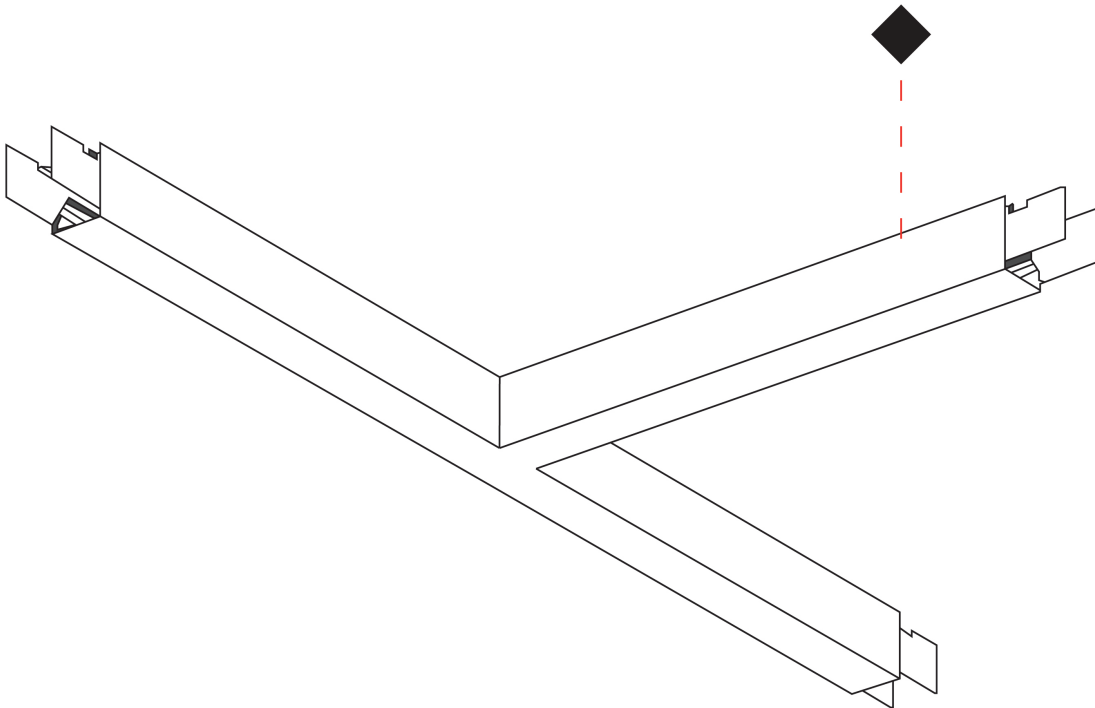

PROJECT
TYPE
SPECIFIER
QUANTITY
DATE

SLIDER SURFACE

A3D315-

base number	LED Dimming	Finishes (Diamond)	Diffuser Options
-------------	-------------	--------------------	------------------

DESCRIPTION

Slider T - Raster Surface, L.1260mm / 49 5/8" x 660mm / 26", Direct, 39W LED, Tunable White (2700K-6500K), Max 7610lm, CRI90, IP40, Diffuser Raster Options, Dimmable, Through Wiring (Doesnot Include End Cap)

GENERAL

Series: Slider
 Partner: Prolicht
 Division: Architectural
 Installation: Surface
 Product Type: Linear Profiles
 Mounting Location: Ceiling
 Light Distribution: Direct

PHYSICAL

Shape: Rectangle
 Length (mm): 1260
 Length (in): 49 5/8
 Width (mm): 660
 Width (in): 26
 Height (mm): 76
 Height (in): 3
 Diffuser: Diffuser - Black Raster, White Raster
 Fixture Finish: SSR / BKV / CWI / CRY / HAB / UFT / ITA / RUA / FTG / MYG / LOD / PUS / FRO / FUP / KIA / POP / BLS / SPG / MEY / GOH / CHC / COM / ABZ / JAG / OBR / MOS / ROR
 Fixture Material: Aluminum Die Cast

SLIDER SURFACE

A3D315-

PROJECT

TYPE

SPECIFIER

QUANTITY

DATE

A