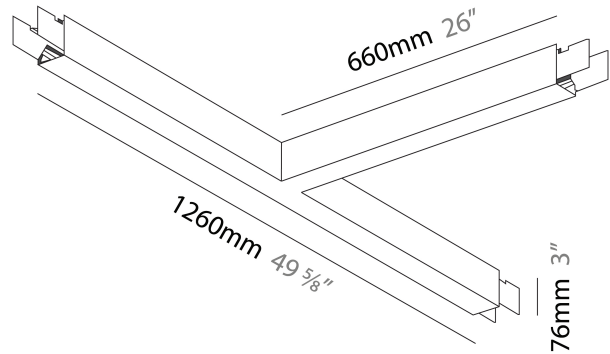

PROJECT
TYPE
SPECIFIER
QUANTITY
DATE

SLIDER SURFACE

A3D315-

base number	LED Dimming	Finishes (Diamond)	Diffuser Options

DESCRIPTION

Slider T - Raster Surface, L.1260mm / 49 5/8" x 660mm / 26", Direct, 39W LED, Tunable White (2700K-6500K), Max 7610lm, CRI90, IP40, Diffuser Raster Options, Dimmable, Through Wiring (Doesnot Include End Cap)

1. To build a product code in our configurator select the specify button on the base model # product page
2. To build a manual product code on this datasheet choose from the options listed below in blue font and add the suffix to the base model #

GENERAL

Series: Slider
Partner: Prolicht
Division: Architectural
Installation: Surface
Product Type: Linear Profiles
Mounting Location: Ceiling
Light Distribution: Direct

PHYSICAL

Shape: Rectangle
Length (mm): 1260
Length (in): 49 5/8
Width (mm): 660
Width (in): 26
Height (mm): 76
Height (in): 3
Diffuser: Diffuser - Black Raster, White Raster
Fixture Finish: SSR / BKV / CWI / CRY / HAB / UFT / ITA / RUA / FTG / MYG / LOD / PUS / FRO / FUP / KIA / POP / BLS / SPG / MEY / GOH / CHC / COM / ABZ / JAG / OBR / MOS / ROR
Fixture Material: Aluminum Die Cast

ELECTRICAL

Lamp Type: LED (Zhaga Standard)
Input Wattage (W): 39

LED

Color Temperature (°K): 2700-6500 Tunable White
Max. Delivered Lumen (lm): Max 6660
CRI: >90 CRI

RATINGS AND CERTIFICATIONS

Certified By: CSA Certified to UL and CSA Standards
IP rating: IP40