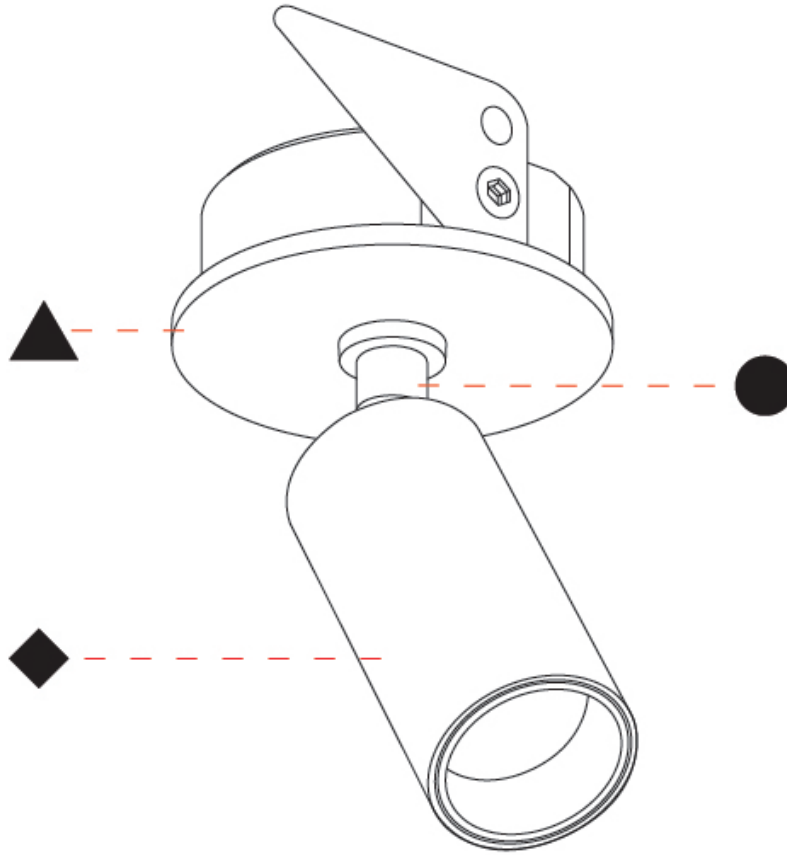

A3D322-

PROJECT	_____
TYPE	_____
SPECIFIER	_____
QUANTITY	_____
DATE	_____

A