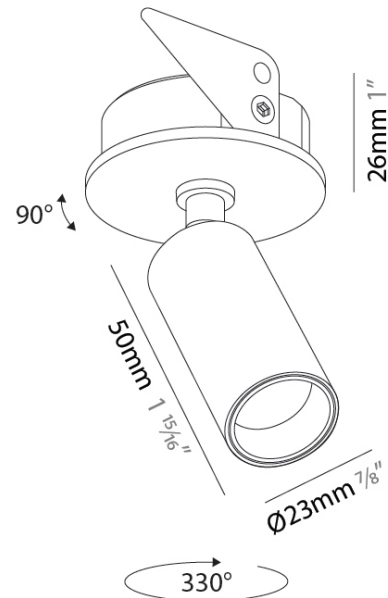

GENERAL

Series: Imagine Micro
Subseries: Imagine Micro
Partner: Prolicht
Division: Architectural
Installation: Surface
Product Type: Spots
Mounting Location: Ceiling
Light Distribution: Adjustable

PHYSICAL

Aperture Sizes - Downlights: 1"
Shape: Cylinder
Diameter (mm): 23
Diameter (in): 7/8
Height (mm): 50
Height (in): 1 ¹⁵/₁₆
Max. Overall Height (mm): 76
Max. Overall Height (in): 3
Weight (kg): 0.089
Weight (lbs): 0.196
Fixture Finish: SSR / BKV / CWI / CRY / HAB / UFT / ITA / RUA / FTG / MYG / LOD / PUS / FRO / FUP / KIA / POP / BLS / SPG / MEY / GOH / CHC / COM / ABZ / JAG / OBR / MOS / ROR
Holder Finish: WHI / BLK
Fixture Material: Aluminum Die Cast

ELECTRICAL

Lamp Type: LED (Zhaga Standard)
Input Wattage (W): 4
Dimming: Tri-Mode (Non-Dimming and Phase Dimming (120Vac only) and 0-10V Dimming)
Driver Included: No
Driver Location: Remote
Driver Type: Constant Current - Universal
Driver Class: Class 2
Input Voltage (V): 120 - 277
Constant Current (MA): 350

LED

Number of LEDs: 1
Color Temperature (°K): 2700 / 3000 / 3500 / 4000
Max. Delivered Lumen (lm): 225 / 241 / 280 / 258
Nominal Lumen (lm): 295 / 317 / 368 / 339
CRI: >90 CRI
Lamp Life (hrs): 50000

OPTICAL

Beam Angle: 26 / 28 / 38 / 46 / 64
Adjustability: Rotational 350°; Tilt 90°

RATINGS AND CERTIFICATIONS

Certified By: Certified for North American Standards
IP rating: IP20