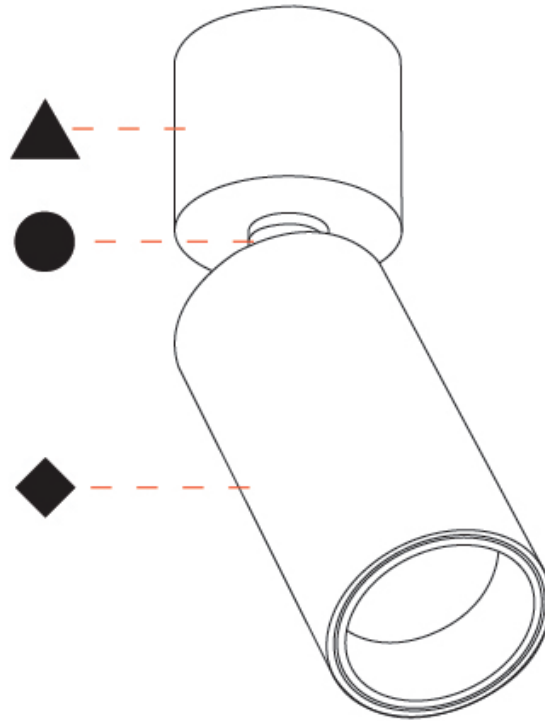

A3D323-

PROJECT

TYPE

SPECIFIER

QUANTITY

DATE

A