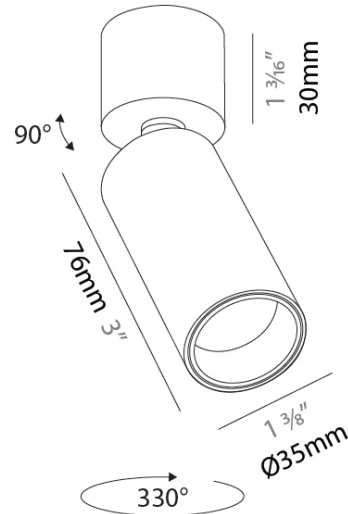

GENERAL

Series: Imagine Micro
Subseries: Imagine Micro
Partner: Prolicht
Division: Architectural
Installation: Surface
Product Type: Spots
Mounting Location: Ceiling
Light Distribution: Adjustable

PHYSICAL

Aperture Sizes - Downlights: 1"
Shape: Cylinder
Diameter (mm): 35
Diameter (in): 1 3/8
Height (mm): 76
Height (in): 3
Max. Overall Height (mm): 106
Max. Overall Height (in): 4 1/8
Weight (kg): 0.165
Weight (lbs): 1.42

Fixture Finish: SSR / BKV / CWI / CRY / HAB / UFT / ITA / RUA / FTG / MYG / LOD / PUS / FRO / FUP / KIA / POP / BLS / SPG / MEY / GOH / CHC / COM / ABZ / JAG / OBR / MOS / ROR
Holder Finish: WHI / BLK
Fixture Material: Aluminum Die Cast

ELECTRICAL

Lamp Type: LED (Zhaga Standard)
Input Wattage (W): 9
Total Output Wattage (W): 8.2
Dimming: Tri-Mode (Non-Dimming and Phase Dimming (120Vac only) and 0-10V Dimming)
Driver Included: No
Driver Location: Remote
Driver Type: Constant Current - Universal
Driver Class: Class 2
Input Voltage (V): 120 - 277
Constant Current (MA): 700

LED

Number of LEDs: 1
Color Temperature (°K): 2700 / 3000 / 3500 / 4000
Max. Delivered Lumen (lm): 529 / 564 / 595 / 607
Nominal Lumen (lm): 750 / 800 / 844 / 861
CRI: >90 CRI
Lamp Life (hrs): 80000

OPTICAL

Beam Angle: 22 / 36 / 62
Adjustability: Rotational 350°; Tilt 90°

RATINGS AND CERTIFICATIONS

Certified By: Certified for North American Standards
IP rating: IP20

PROJECT
TYPE
SPECIFIER
QUANTITY
DATE