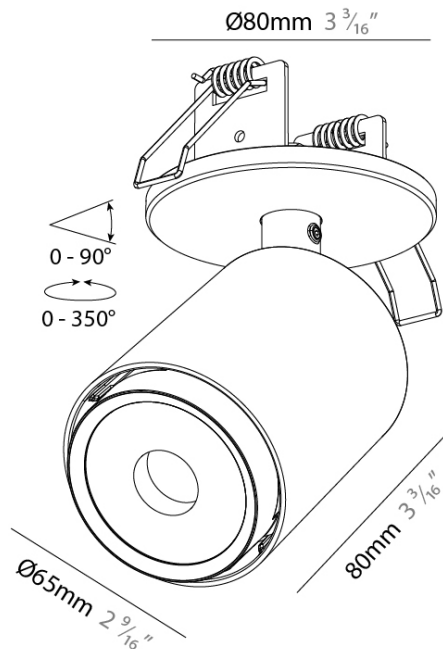

GENERAL

Series: Centriq
Subseries: Centriq In Flex
Partner: Prolicht
Division: Architectural
Installation: Surface
Product Type: Spots
Mounting Location: Ceiling
Light Distribution: Adjustable / Downlight

PHYSICAL

Shape: Cylinder
Diameter (mm): 65
Diameter (in): 2 ⁹/₁₆
Height (mm): 160
Height (in): 6 ³/₁₆
Weight (kg): 0.8
Fixture Finish: SSR / BKV / CWI / CRY / HAB / UFT / ITA / RUA / FTG / MYG / LOD / PUS / FRO / FUP / KIA / POP / BLS / SPG / MEY / GOH / CHC / COM / ABZ / JAG / OBR / MOS / ROR
Fixture Material: Aluminum
Cut-out Measurements: Dia. 68mm / 2 11/16"

ELECTRICAL

Lamp Type: LED
Input Wattage (W): 21.1
Dimming: Non-Dimming / Phase Dimming / DALI Dimming / 0-10V Dimming / MATTER Dimming / Casambi
Driver Included: Yes
Driver Location: Remote
Driver Type: Constant Current - Unversal
Driver Class: Class 2
Input Voltage (V): 120
Constant Current (MA): 500mA

LED

Color Temperature (°K): 2700 / 3000 / 3500 / 4000
Max. Delivered Lumen (lm): Max 1421
Nominal Lumen (lm): Max 1907
CRI: >90 CRI
Efficiency (%): 69.1
Lamp Life (hrs): 50000

OPTICAL

Beam Angle: 14, 30, 44
Adjustability: Rotational 360°; Tilt 90° (±45°)

RATINGS AND CERTIFICATIONS

Certified By: Certified for North American Standards
IP rating: IP20