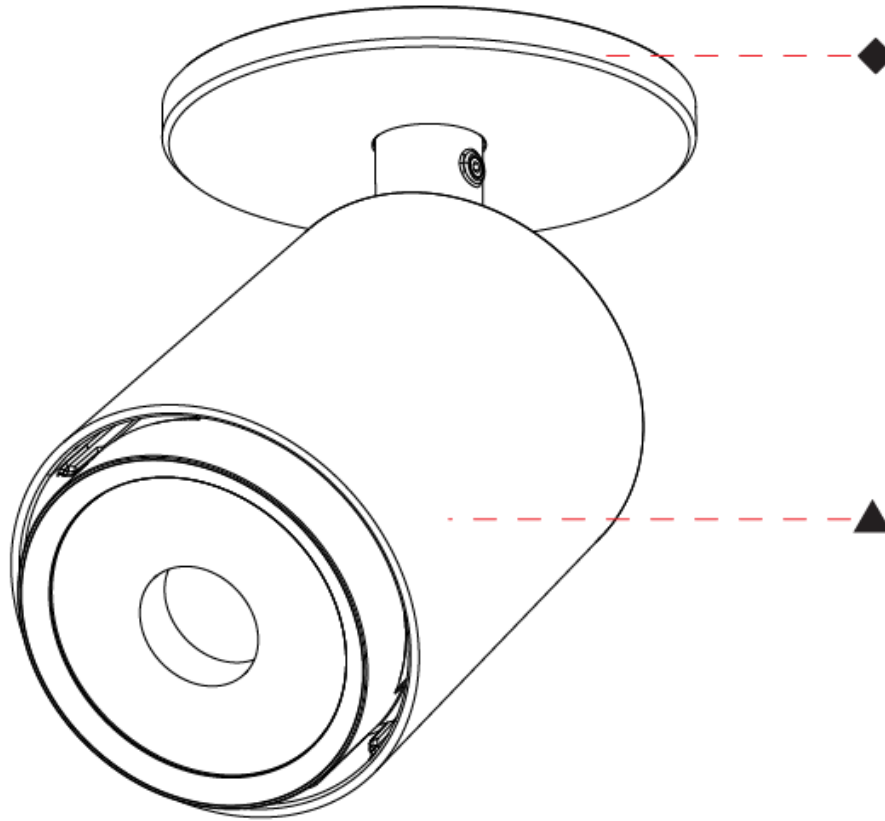

CENTRIQ IN FLEX SURFACE

A3D334-

PROJECT

TYPE

SPECIFIER

QUANTITY

DATE