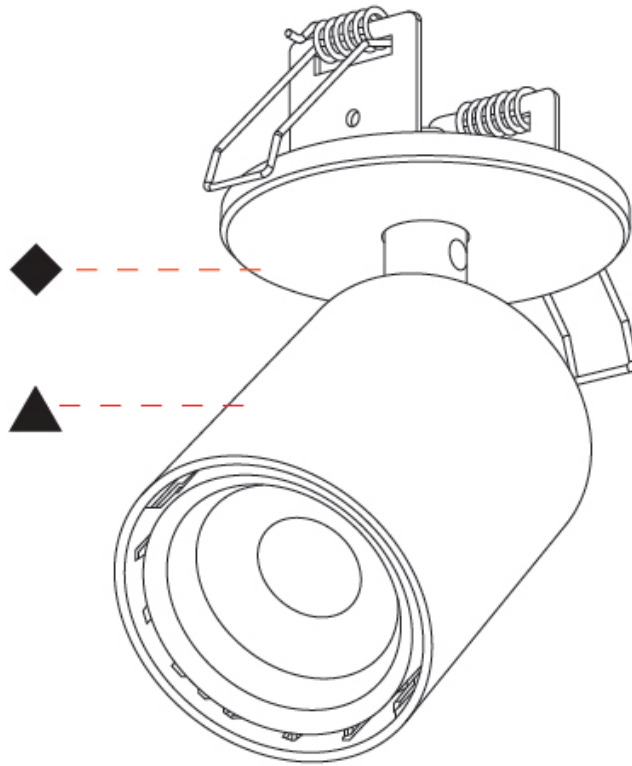

A3D343-

PROJECT _____

TYPE _____

SPECIFIER _____

QUANTITY _____

DATE _____

A