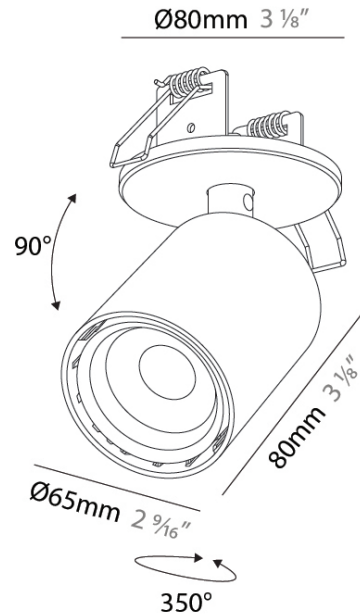

GENERAL

Series: Oiko Pro In
Partner: Prolicht
Division: Architectural
Installation: Surface
Product Type: Spots
Mounting Location: Ceiling
Light Distribution: Adjustable

PHYSICAL

Aperture Sizes - Downlights: 2"
Shape: Cylinder
Diameter (mm): 65
Diameter (in): 2 5/16
Height (mm): 120
Depth (mm): 50
Height (in): 4 3/4
Depth (in): 1 15/16
Fixture Finish: SSR / BKV / CWI / CRY / HAB / UFT / ITA / RUA / FTG / MYG / LOD / PUS / FRO / FUP / KIA / POP / BLS / SPG / MEY / GOH / CHC / COM / ABZ / JAG / OBR / MOS / ROR
Fixture Material: Aluminum
Cut-out Measurements: 68mm / 2 11/16"

OPTICAL

Beam Angle: 14
Adjustability: Rotational 350°; Tilt 90°

RATINGS AND CERTIFICATIONS

Certified By: CSA Certified to UL and CSA Standards
IP rating: IP20

A3D343-

PROJECT _____

TYPE _____

SPECIFIER _____