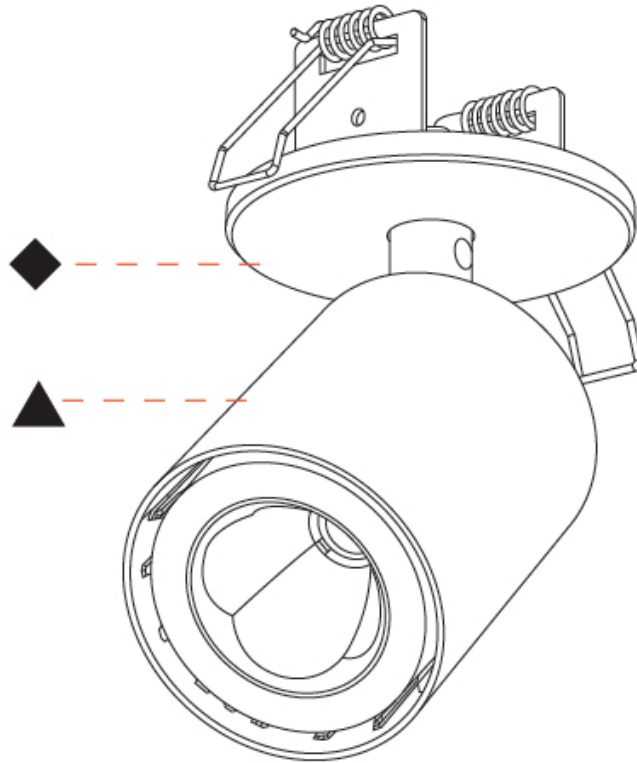

A3D345-

PROJECT

TYPE

SPECIFIER

QUANTITY

DATE

A