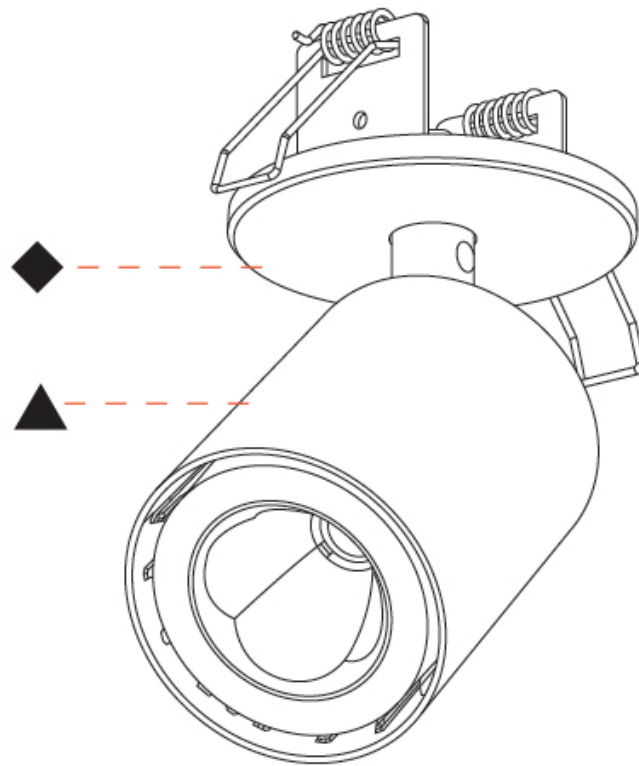

A3D345-

PROJECT

TYPE

SPECIFIER

QUANTITY

DATE

A