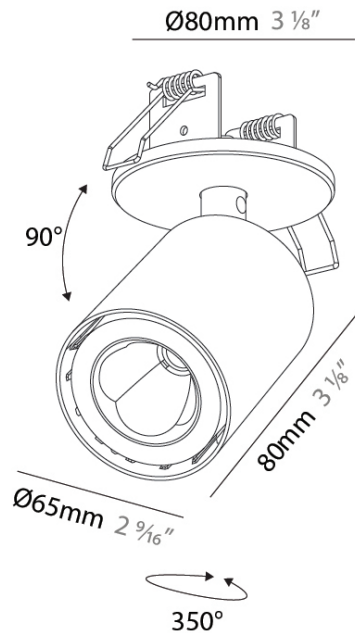

GENERAL

Series: Oiko Pro In
Partner: Prolicht
Division: Architectural
Installation: Surface
Product Type: Spots
Mounting Location: Ceiling
Light Distribution: Adjustable

PHYSICAL

Aperture Sizes - Downlights: 2"
Shape: Cylinder
Diameter (mm): 65
Diameter (in): 2 ⁵ / ₁₆
Height (mm): 120
Depth (mm): 50
Height (in): 4 ³ / ₄
Depth (in): 1 ¹⁵ / ₁₆
Fixture Finish: SSR / BKV / CWI / CRY / HAB / UFT / ITA / RUA / FTG / MYG / LOD / PUS / FRO / FUP / KIA / POP / BLS / SPG / MEY / GOH / CHC / COM / ABZ / JAG / OBR / MOS / ROR
Fixture Material: Aluminum
Cut-out Measurements: 68mm / 2 11/16"

OPTICAL

Beam Angle: 50
Adjustability: Rotational 350°; Tilt 90°

RATINGS AND CERTIFICATIONS

Certified By: CSA Certified to UL and CSA Standards
IP rating: IP20

A3D345-

PROJECT

TYPE

SPECIFIER