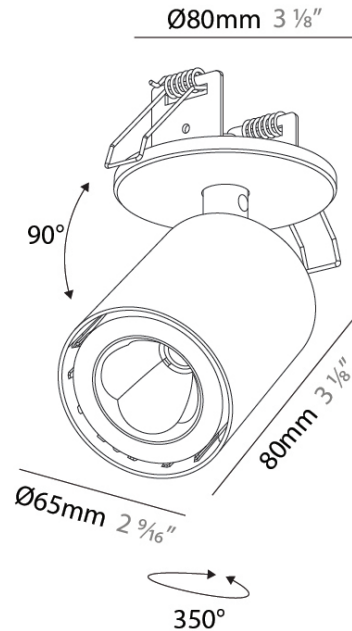

1. To build a product code in our configurator select the specify button on the base model # product page
2. To build a manual product code on this datasheet choose from the options listed below in blue font and add the suffix to the base model #

GENERAL

Series: Oiko Pro In
Partner: Prolicht
Division: Architectural
Installation: Surface
Product Type: Spots
Mounting Location: Ceiling
Light Distribution: Adjustable

PHYSICAL

Aperture Sizes - Downlights: 2"
Shape: Cylinder
Diameter (mm): 65
Diameter (in): 2 ⁵/₁₆
Height (mm): 120
Depth (mm): 50
Height (in): 4 ³/₄
Depth (in): 1 ¹⁵/₁₆
Fixture Finish: SSR / BKV / CWI / CRY / HAB / UFT / ITA / RUA / FTG / MYG / LOD / PUS / FRO / FUP / KIA / POP / BLS / SPG / MEY / GOH / CHC / COM / ABZ / JAG / OBR / MOS / ROR
Fixture Material: Aluminum
Cut-out Measurements: 68mm / 2 11/16"

ELECTRICAL

Lamp Type: LED
Input Wattage (W): 19
Total Output Wattage (W): 17.3
Driver Included: No
Driver Location: Remote
Driver Type: Constant Current - Universal
Driver Class: Class 2
Input Voltage (V): 120 - 277
Constant Current (MA): 500

LED

Number of LEDs: 1
Color Temperature (°K): 2700 / 3000 / 3500 / 4000
Max. Delivered Lumen (lm): 1656 / 1665 / 1743 / 1759
Nominal Lumen (lm): 2040 / 2050 / 2146 / 2166
CRI: >90 CRI
Lamp Life (hrs): 50000

OPTICAL

Beam Angle: 50
Adjustability: Rotational 350°; Tilt 90°

RATINGS AND CERTIFICATIONS

Certified By: CSA Certified to UL and CSA Standards
IP rating: IP20