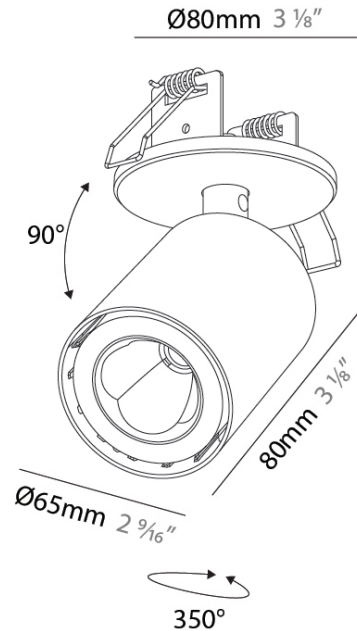

1. To build a product code in our configurator select the specify button on the base model # product page
2. To build a manual product code on this datasheet choose from the options listed below in blue font and add the suffix to the base model #

GENERAL

Series: Oiko Pro In
Partner: Prolicht
Division: Architectural
Installation: Surface
Product Type: Spots
Mounting Location: Ceiling
Light Distribution: Adjustable

PHYSICAL

Aperture Sizes - Downlights: 2"
Shape: Cylinder
Diameter (mm): 65
Diameter (in): 2 5/16
Height (mm): 120
Depth (mm): 50
Height (in): 4 3/4
Depth (in): 1 15/16
Fixture Finish: SSR / BKV / CWI / CRY / HAB / UFT / ITA / RUA / FTG / MYG / LOD / PUS / FRO / FUP / KIA / POP / BLS / SPG / MEY / GOH / CHC / COM / ABZ / JAG / OBR / MOS / ROR
Fixture Material: Aluminum
Cut-out Measurements: 68mm / 2 11/16"

ELECTRICAL

Lamp Type: LED
Input Wattage (W): 19
Total Output Wattage (W): 17.3
Driver Included: No
Driver Location: Remote
Driver Type: Constant Current - Universal
Driver Class: Class 2
Input Voltage (V): 120 - 277
Constant Current (MA): 500

LED

Number of LEDs: 1
Color Temperature (°K): 2700 / 3000 / 3500 / 4000
Max. Delivered Lumen (lm): 1820 / 1829 / 1914 / 1932
Nominal Lumen (lm): 2040 / 2050 / 2146 / 2166
CRI: >90 CRI
Lamp Life (hrs): 50000

OPTICAL

Beam Angle: 62
Adjustability: Rotational 350°; Tilt 90°

RATINGS AND CERTIFICATIONS

Certified By: CSA Certified to UL and CSA Standards
IP rating: IP20