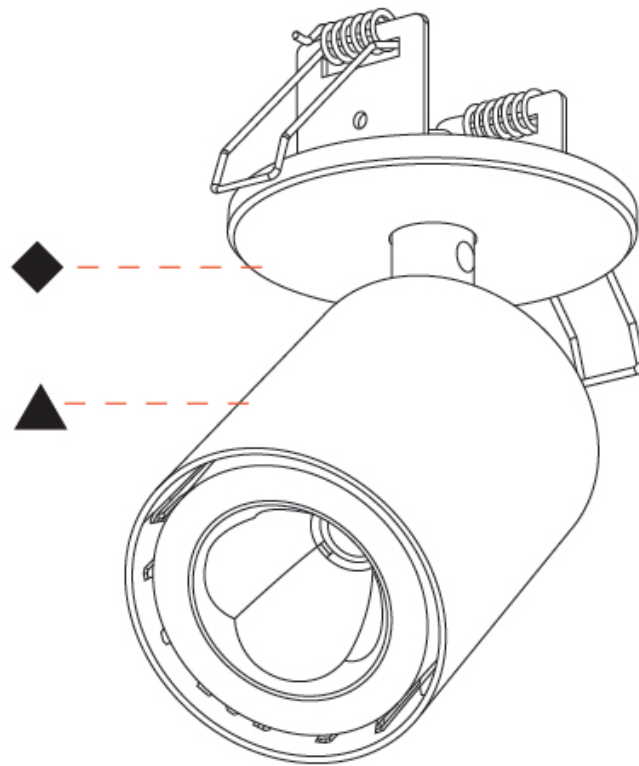

A3D346-

PROJECT	_____
TYPE	_____
SPECIFIER	_____
QUANTITY	_____
DATE	_____

A