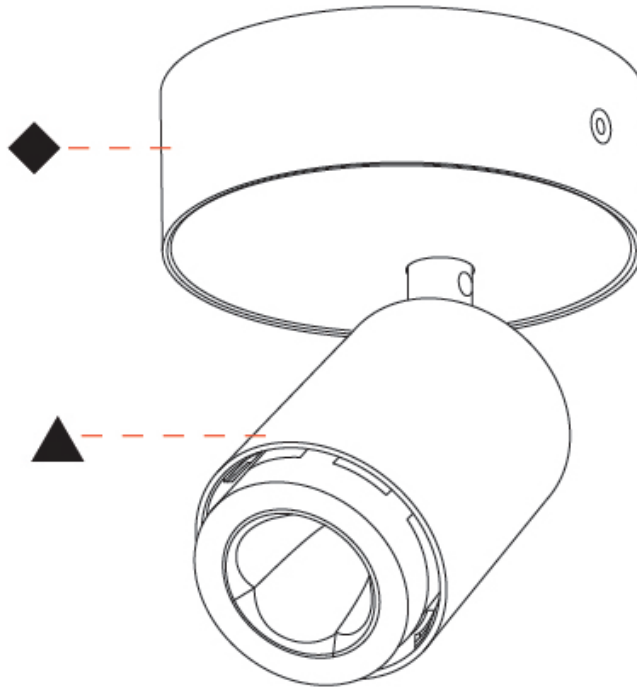

A3D348-

PROJECT

TYPE

SPECIFIER

QUANTITY

DATE

A