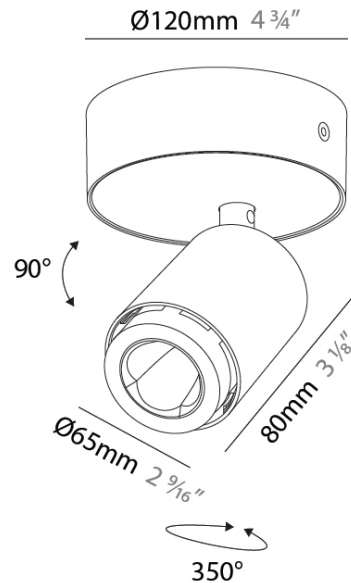

PHYSICAL

Aperture Sizes - Downlights: 2" _____
 Shape: Cylinder _____
 Diameter (mm): 65 _____
 Diameter (in): 2 5/16 _____
 Height (mm): 160 _____
 Height (in): 6 3/8 _____
 Fixture Finish: SSR / BKV / CWI / CRY / HAB / UFT / ITA / RUA / FTG / MYG / LOD / PUS / FRO / FUP / KIA / POP / BLS / SPG / MEY / GOH / CHC / COM / ABZ / JAG / OBR / MOS / ROR _____
 Fixture Material: Aluminum _____

OPTICAL

Beam Angle: 34 _____
 Adjustability: Rotational 350°; Tilt 90° _____

RATINGS AND CERTIFICATIONS

Certified By: CSA Certified to UL and CSA Standards _____
 IP rating: IP20 _____

A3D348-

PROJECT

TYPE

SPECIFIER