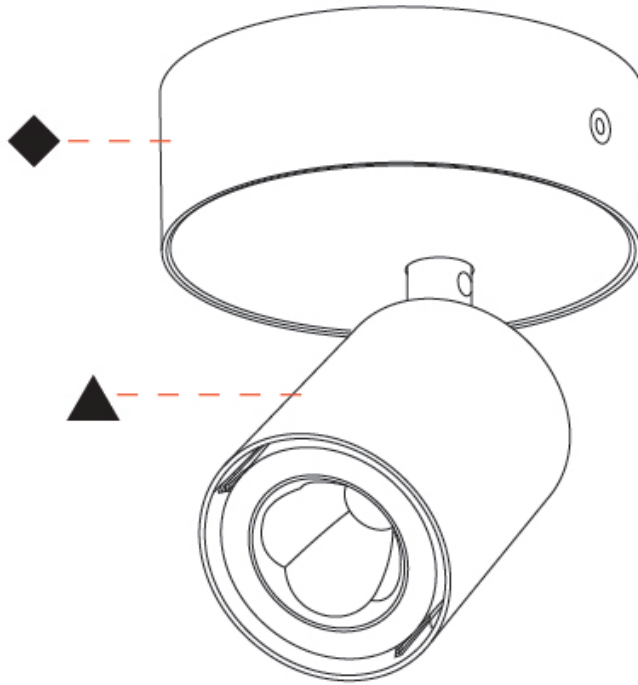

A3D349-

PROJECT

TYPE

SPECIFIER

QUANTITY

DATE

A