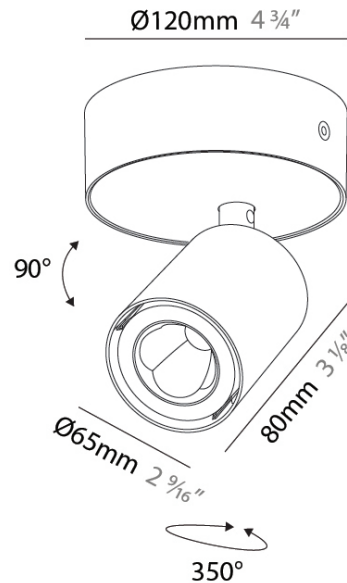

GENERAL

Series: Oiko Pro In _____
Partner: Prolicht _____
Division: Architectural _____
Installation: Surface _____
Product Type: Spots _____
Mounting Location: Ceiling _____
Light Distribution: Adjustable _____

PHYSICAL

Aperture Sizes - Downlights: 2" _____
Shape: Cylinder _____
Diameter (mm): 65 _____
Diameter (in): 2 5/16 _____
Height (mm): 160 _____
Height (in): 6 3/8 _____
Fixture Finish: SSR / BKV / CWI / CRY / HAB / UFT / ITA / RUA / FTG / MYG / LOD / PUS / FRO / FUP / KIA / POP / BLS / SPG / MEY / GOH / CHC / COM / ABZ / JAG / OBR / MOS / ROR
Fixture Material: Aluminum _____

ELECTRICAL

Lamp Type: LED _____
Input Wattage (W): 19.1 _____
Total Output Wattage (W): 17.3 _____
Driver Included: No _____
Driver Location: Integrated _____
Driver Type: Constant Current - Universal _____
Driver Class: Class 2 _____
Input Voltage (V): 120 - 277 _____

LED

Number of LEDs: 1 _____
Color Temperature (°K): 2700 / 3000 / 3500 / 4000 _____
Max. Delivered Lumen (lm): 1510 / 1517 / 1588 / 1603 _____
Nominal Lumen (lm): 2040 / 2050 / 2146 / 2166 _____
CRI: >90 CRI _____
Lamp Life (hrs): 50000 _____

OPTICAL

Beam Angle: 50 _____
Adjustability: Rotational 350°; Tilt 90° _____

RATINGS AND CERTIFICATIONS

Certified By: CSA Certified to UL and CSA Standards _____
IP rating: IP20 _____