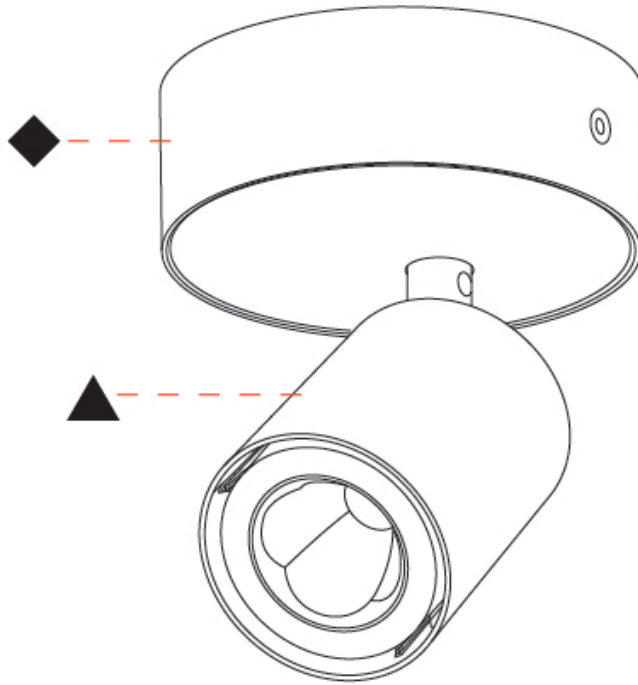

OPTICAL

Beam Angle: 60 _____
 Adjustability: Rotational 350°; Tilt 90° _____

RATINGS AND CERTIFICATIONS

Certified By: CSA Certified to UL and CSA Standards _____
 IP rating: IP20 _____

A3D350-

PROJECT	_____
TYPE	_____
SPECIFIER	_____
QUANTITY	_____
DATE	_____