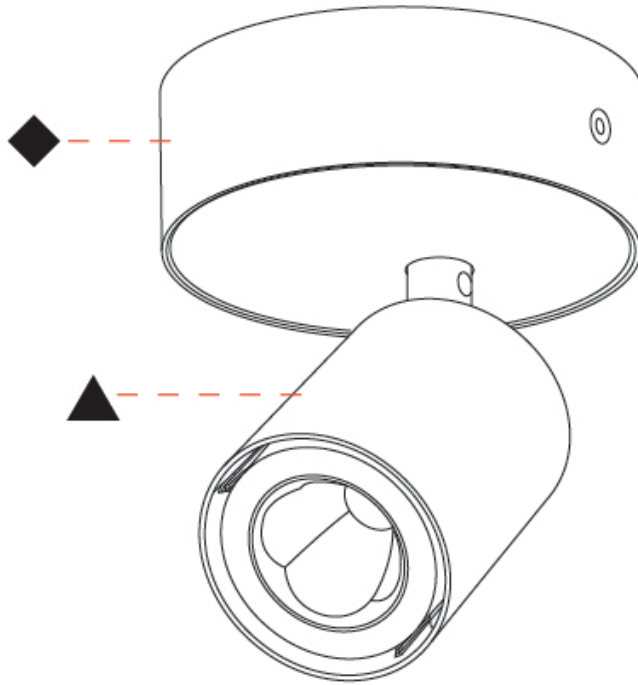

A3D350-

PROJECT

TYPE

SPECIFIER

QUANTITY

DATE

A