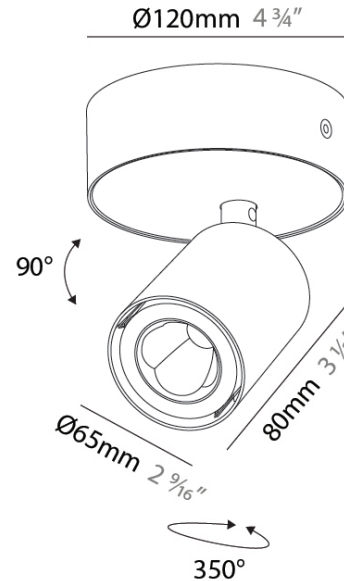

GENERAL

Series: Oiko Pro In
 Brand: Prolicht
 Division: Architectural
 Mounting Type: Surface
 Mounting Location: Ceiling
 Subcategory: Spots

PHYSICAL

Shape: Cylinder
 Diameter (mm): 65
 Diameter (in): 2 ⁵/₁₆
 Height (mm): 160
 Height (in): 6 ³/₁₆
 Light Distribution: Adjustable / Direct
 Fixture Finish: SSR / BKV / CWI / CRY / HAB / UFT / ITA / RUA / FTG / MYG / LOD / PUS / FRO / FUP / KIA / POP / BLS / SPG / MEY / GOH / GUM / CHC / COM / ABZ / JAG / OBR / MOS / ROR
 Fixture Material: Aluminum

OPTICAL

Beam Angle: 60
 Adjustability: Rotational 350°; Tilt 90°

RATINGS AND CERTIFICATIONS

Certified By: CSA Certified to UL and CSA Standards
 IP rating: IP20

A3D350-

PROJECT

TYPE

SPECIFIER