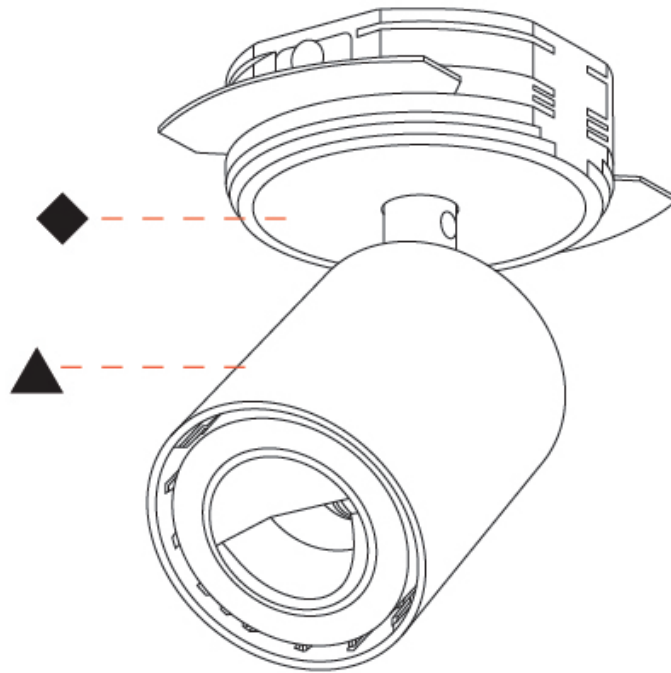

A3D352-

PROJECT

TYPE

SPECIFIER

QUANTITY

DATE