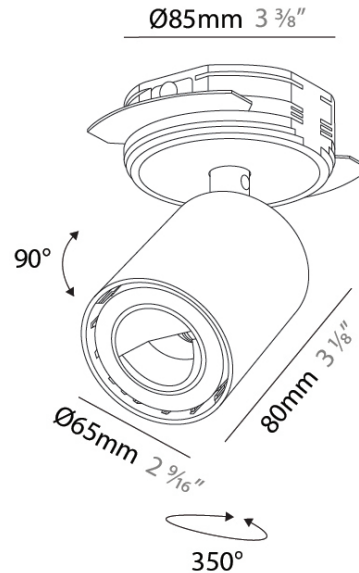

1. To build a product code in our configurator select the specify button on the base model # product page
2. To build a manual product code on this datasheet choose from the options listed below in blue font and add the suffix to the base model #

GENERAL

Series: Oiko Pro In
Partner: Prolicht
Division: Architectural
Installation: Trimless
Product Type: Wallwash
Mounting Location: Ceiling
Light Distribution: Adjustable

PHYSICAL

Shape: Cylinder
Diameter (mm): 65
Diameter (in): 2 5/16
Height (mm): 120
Depth (mm): 50
Height (in): 4 3/4
Depth (in): 1 15/16
Ceiling Thickness (mm): 10 - 25
Ceiling Thickness (in): 1/16" - 1 3/16"
Fixture Finish: SSR / BKV / CWI / CRY / HAB / UFT / ITA / RUA / FTG / MYG / LOD / PUS / FRO / FUP / KIA / POP / BLS / SPG / MEY / GOH / CHC / COM / ABZ / JAG / OBR / MOS / ROR
Fixture Material: Aluminum
Cut-out Measurements: 86mm / 3 3/8"

ELECTRICAL

Lamp Type: LED
Input Wattage (W): 19.1
Total Output Wattage (W): 17.3
Driver Included: No
Driver Location: Remote
Driver Type: Constant Current - Universal
Driver Class: Class 2
Input Voltage (V): 120 - 277
Constant Current (MA): 500

LED

Number of LEDs: 1
Color Temperature (°K): 2700 / 3000 / 3500 / 4000
Max. Delivered Lumen (lm): 1624 / 1632 / 1708 / 1724
Nominal Lumen (lm): 2040 / 2050 / 2146 / 2166
CRI: >90 CRI
Lamp Life (hrs): 50000

OPTICAL

Adjustability: Rotational 350°; Tilt 90°

RATINGS AND CERTIFICATIONS

Certified By: CSA Certified to UL and CSA Standards
IP rating: IP20