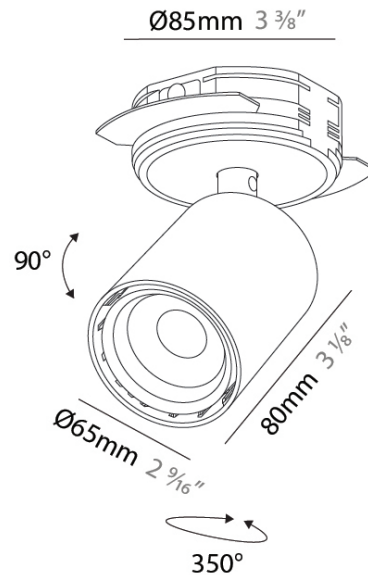

GENERAL

Series: Oiko Pro In
Partner: Prolicht
Division: Architectural
Installation: Trimless
Product Type: Spots
Mounting Location: Ceiling
Light Distribution: Adjustable

PHYSICAL

Aperture Sizes - Downlights: 2"
Shape: Cylinder
Diameter (mm): 65
Diameter (in): 2 ⁹ / ₁₆
Height (mm): 120
Depth (mm): 50
Height (in): 4 ³ / ₄
Depth (in): 1 ¹⁵ / ₁₆
Fixture Finish: SSR / BKV / CWI / CRY / HAB / UFT / ITA / RUA / FTG / MYG / LOD / PUS / FRO / FUP / KIA / POP / BLS / SPG / MEY / GOH / CHC / COM / ABZ / JAG / OBR / MOS / ROR
Fixture Material: Aluminum
Cut-out Measurements: 86mm / 3 3/8"

OPTICAL

Beam Angle: 14
Adjustability: Rotational 350°; Tilt 90°

RATINGS AND CERTIFICATIONS

Certified By: CSA Certified to UL and CSA Standards
IP rating: IP20

A3D353-

PROJECT

TYPE

SPECIFIER