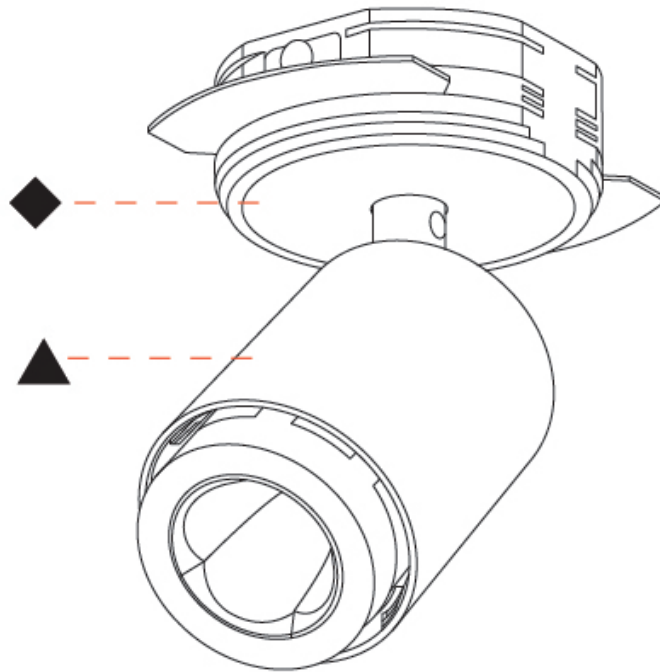

GENERAL

Series: Oiko Pro In
Partner: Prolicht
Division: Architectural
Installation: Trimless
Product Type: Spots
Mounting Location: Ceiling
Light Distribution: Adjustable

PHYSICAL

Aperture Sizes - Downlights: 2"
Shape: Cylinder
Diameter (mm): 65
Diameter (in): 2 5/16
Height (mm): 120
Depth (mm): 50
Height (in): 4 3/4
Depth (in): 1 15/16
Fixture Finish: SSR / BKV / CWI / CRY / HAB / UFT / ITA / RUA / FTG / MYG / LOD / PUS / FRO / FUP / KIA / POP / BLS / SPG / MEY / GOH / CHC / COM / ABZ / JAG / OBR / MOS / ROR
Fixture Material: Aluminum
Cut-out Measurements: 86mm / 3 3/8"

OPTICAL

Beam Angle: 34
Adjustability: Rotational 350°; Tilt 90°

RATINGS AND CERTIFICATIONS

Certified By: CSA Certified to UL and CSA Standards
IP rating: IP20

A3D354-

PROJECT	_____
TYPE	_____
SPECIFIER	_____
QUANTITY	_____
DATE	_____