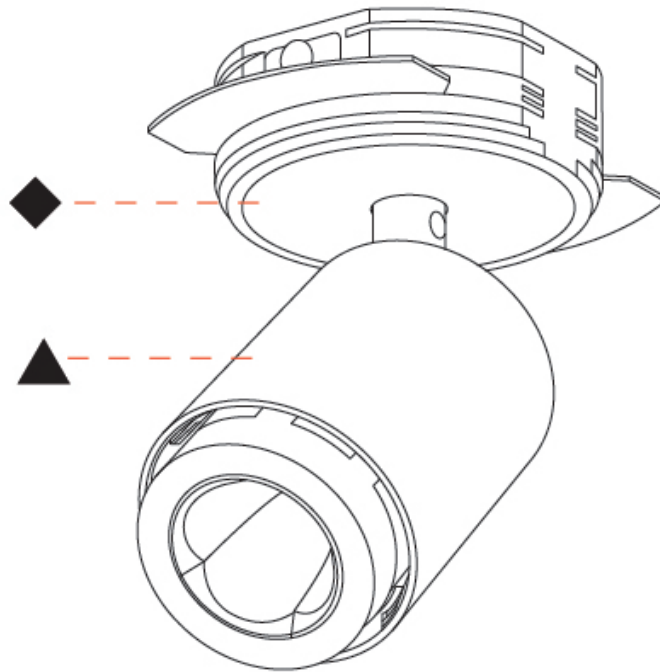

OIKO PRO IN TRIMLESS

A3D354-

PROJECT

TYPE

SPECIFIER

QUANTITY

DATE

A