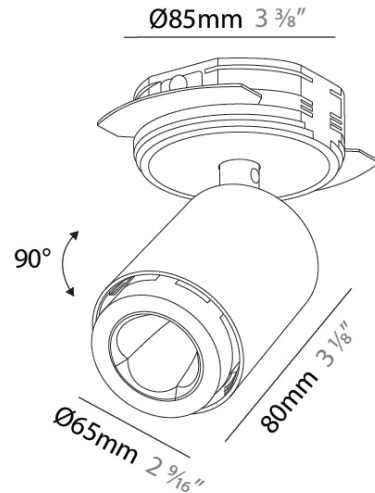

GENERAL

Series: Oiko Pro In
Partner: Prolicht
Division: Architectural
Installation: Trimless
Product Type: Spots
Mounting Location: Ceiling
Light Distribution: Adjustable

PHYSICAL

Aperture Sizes - Downlights: 2"
Shape: Cylinder
Diameter (mm): 65
Diameter (in): 2 5/16
Height (mm): 120
Depth (mm): 50
Height (in): 4 3/4
Depth (in): 1 15/16
Fixture Finish: SSR / BKV / CWI / CRY / HAB / UFT / ITA / RUA / FTG / MYG / LOD / PUS / FRO / FUP / KIA / POP / BLS / SPG / MEY / GOH / CHC / COM / ABZ / JAG / OBR / MOS / ROR
Fixture Material: Aluminum
Cut-out Measurements: 86mm / 3 3/8"

OPTICAL

Beam Angle: 34
Adjustability: Rotational 350°; Tilt 90°

RATINGS AND CERTIFICATIONS

Certified By: CSA Certified to UL and CSA Standards
IP rating: IP20

A3D354-

PROJECT	_____
TYPE	_____
SPECIFIER	_____
QUANTITY	_____
DATE	_____