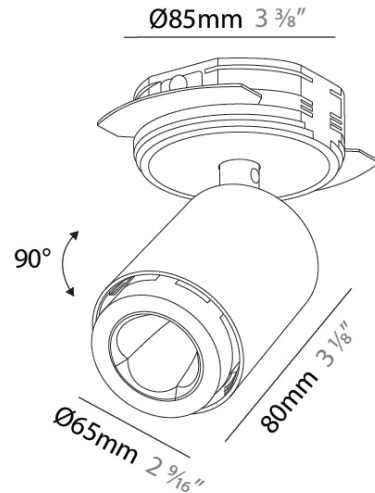

GENERAL

Series: Oiko Pro In
Partner: Prolicht
Division: Architectural
Installation: Trimless
Product Type: Spots
Mounting Location: Ceiling
Light Distribution: Adjustable

PHYSICAL

Aperture Sizes - Downlights: 2"
Shape: Cylinder
Diameter (mm): 65
Diameter (in): 2 5/16
Height (mm): 120
Depth (mm): 50
Height (in): 4 3/4
Depth (in): 1 15/16
Fixture Finish: SSR / BKV / CWI / CRY / HAB / UFT / ITA / RUA / FTG / MYG / LOD / PUS / FRO / FUP / KIA / POP / BLS / SPG / MEY / GOH / CHC / COM / ABZ / JAG / OBR / MOS / ROR
Fixture Material: Aluminum
Cut-out Measurements: 86mm / 3 3/8"

OPTICAL

Beam Angle: 34
Adjustability: Rotational 350°; Tilt 90°

RATINGS AND CERTIFICATIONS

Certified By: CSA Certified to UL and CSA Standards
IP rating: IP20

OIKO PRO IN TRIMLESS

A3D354-

PROJECT

TYPE