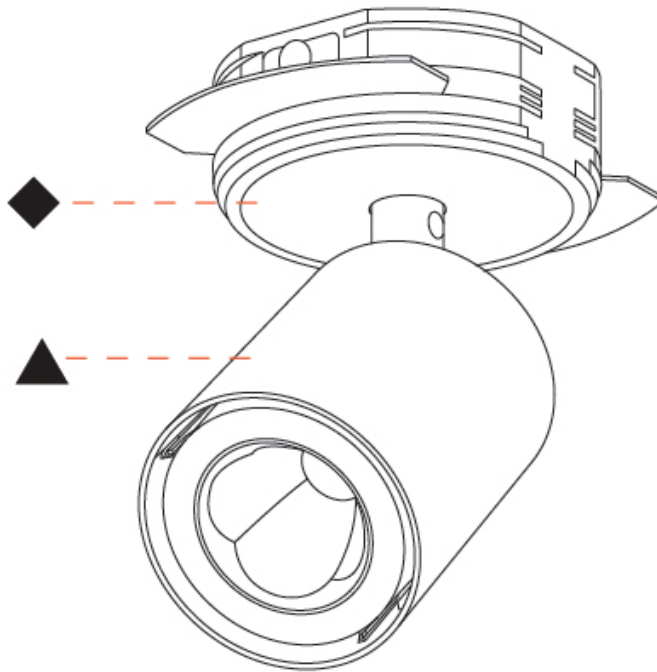

OIKO PRO IN TRIMLESS

A3D355-

PROJECT

TYPE

SPECIFIER

QUANTITY

DATE