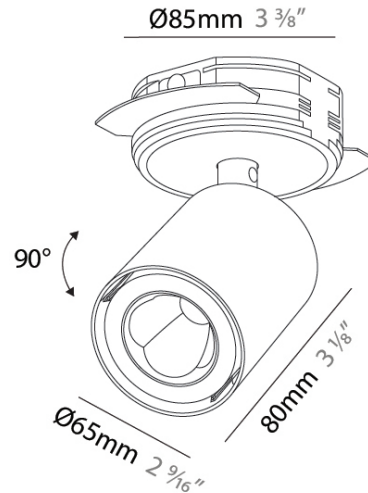

GENERAL

Series: Oiko Pro In
Brand: Prolicht
Division: Architectural
Mounting Type: Trimless
Mounting Location: Ceiling
Subcategory: Spots

PHYSICAL

Shape: Cylinder
Diameter (mm): 65
Diameter (in): 2 5/16
Height (mm): 120
Depth (mm): 50
Height (in): 4 3/4
Depth (in): 1 15/16
Light Distribution: Adjustable / Direct
Fixture Finish: SSR / BKV / CWI / CRY / HAB / UFT / ITA / RUA / FTG / MYG / LOD / PUS / FRO / FUP / KIA / POP / BLS / SPG / MEY / GOH / GUM / CHC / COM / ABZ / JAG / OBR / MOS / ROR
Fixture Material: Aluminum
Cut-out Measurements: 86mm / 3 3/8"

OPTICAL

Beam Angle: 50
Adjustability: Rotational 350°; Tilt 90°

RATINGS AND CERTIFICATIONS

Certified By: CSA Certified to UL and CSA Standards
IP rating: IP20

OIKO PRO IN TRIMLESS

A3D355-

PROJECT

TYPE