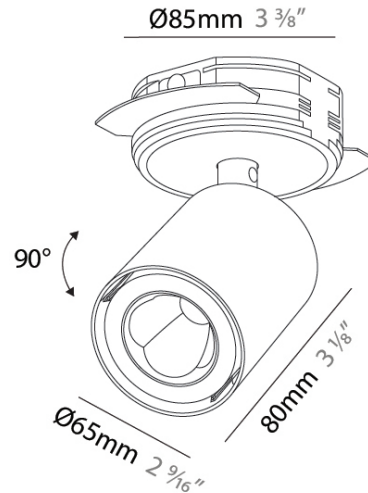

GENERAL

Series: Oiko Pro In
Brand: Prolicht
Division: Architectural
Mounting Type: Trimless
Mounting Location: Ceiling
Subcategory: Spots

PHYSICAL

Shape: Cylinder
Diameter (mm): 65
Diameter (in): 2 5/16
Height (mm): 120
Depth (mm): 50
Height (in): 4 3/4
Depth (in): 1 15/16
Light Distribution: Adjustable / Direct
Fixture Finish: SSR / BKV / CWI / CRY / HAB / UFT / ITA / RUA / FTG / MYG / LOD / PUS / FRO / FUP / KIA / POP / BLS / SPG / MEY / GOH / GUM / CHC / COM / ABZ / JAG / OBR / MOS / ROR
Fixture Material: Aluminum
Cut-out Measurements: 86mm / 3 3/8"

OPTICAL

Beam Angle: 62
Adjustability: Rotational 350°; Tilt 90°

RATINGS AND CERTIFICATIONS

Certified By: CSA Certified to UL and CSA Standards
IP rating: IP20

OIKO PRO IN TRIMLESS

A3D356-

PROJECT

TYPE