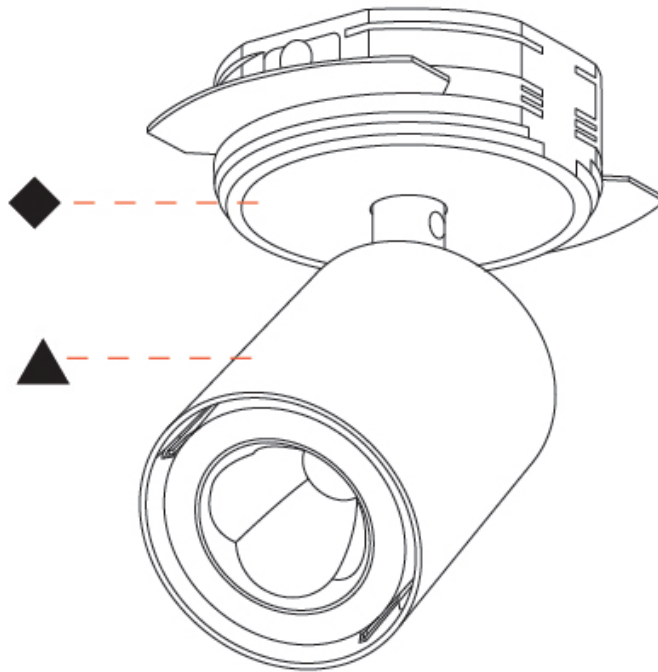

OIKO PRO IN TRIMLESS

A3D356-

PROJECT

TYPE

SPECIFIER

QUANTITY

DATE