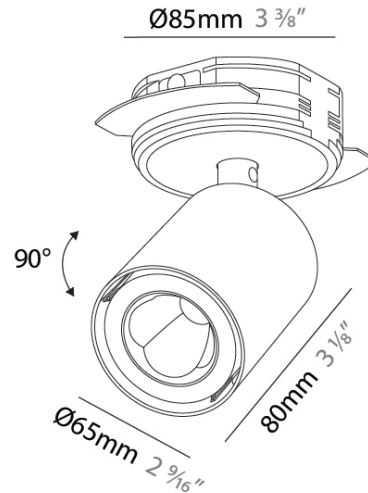

GENERAL

Series: Oiko Pro In
Partner: Prolicht
Division: Architectural
Installation: Trimless
Product Type: Spots
Mounting Location: Ceiling
Light Distribution: Adjustable

PHYSICAL

Aperture Sizes - Downlights: 2"
Shape: Cylinder
Diameter (mm): 65
Diameter (in): 2 5/16
Height (mm): 120
Depth (mm): 50
Height (in): 4 3/4
Depth (in): 1 15/16
Fixture Finish: SSR / BKV / CWI / CRY / HAB / UFT / ITA / RUA / FTG / MYG / LOD / PUS / FRO / FUP / KIA / POP / BLS / SPG / MEY / GOH / CHC / COM / ABZ / JAG / OBR / MOS / ROR
Fixture Material: Aluminum
Cut-out Measurements: 86mm / 3 3/8"

OPTICAL

Beam Angle: 62
Adjustability: Rotational 350°; Tilt 90°

RATINGS AND CERTIFICATIONS

Certified By: CSA Certified to UL and CSA Standards
IP rating: IP20

A3D356-

PROJECT

TYPE

SPECIFIER