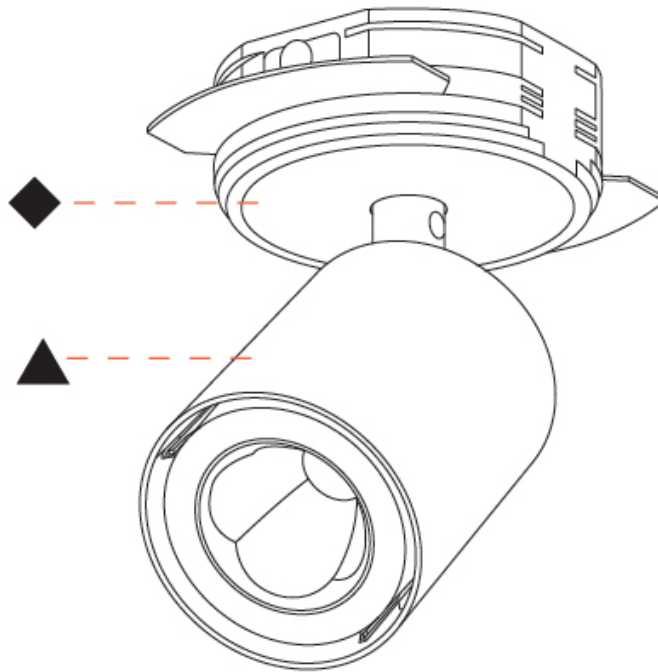

A3D356-

PROJECT

TYPE

SPECIFIER

QUANTITY

DATE

A