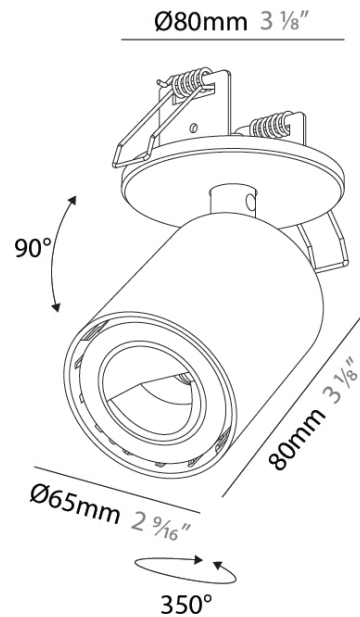

1. To build a product code in our configurator select the specify button on the base model # product page
2. To build a manual product code on this datasheet choose from the options listed below in blue font and add the suffix to the base model #

GENERAL

Series: Oiko Pro In
Brand: Prolicht
Division: Architectural
Mounting Type: Surface
Mounting Location: Ceiling
Subcategory: Wallwash

PHYSICAL

Shape: Cylinder
Diameter (mm): 65
Diameter (in): 2 ⁵/₁₆
Height (mm): 120
Depth (mm): 50
Height (in): 4 ³/₄
Depth (in): 1 ¹⁵/₁₆
Light Distribution: Adjustable / Direct
Fixture Finish: SSR / BKV / CWI / CRY / HAB / UFT / ITA / RUA / FTG / MYG / LOD / PUS / FRO / FUP / KIA / POP / BLS / SPG / MEY / GOH / GUM / CHC / COM / ABZ / JAG / OBR / MOS / ROR
Fixture Material: Aluminum
Cut-out Measurements: 68mm / 2 11/16"

ELECTRICAL

Lamp Type: LED
Input Wattage (W): 14.4
Total Output Wattage (W): 13
Driver Included: No
Driver Location: Remote
Driver Type: Constant Current - Universal
Driver Class: Class 2
Input Voltage (V): 120 - 277
Constant Current (MA): 700

LED

Number of LEDs: 1
Color Temperature (°K): 2700-6500 Tunable White
Max. Delivered Lumen (lm): 988 - 1162
Nominal Lumen (lm): 1242 - 1460
CRI: >90 CRI
Lamp Life (hrs): 50000

OPTICAL

Adjustability: Rotational 350°; Tilt 90°

RATINGS AND CERTIFICATIONS

Certified By: CSA Certified to UL and CSA Standards
IP rating: IP20

PROJECT	_____
TYPE	_____
SPECIFIER	_____
QUANTITY	_____
DATE	_____