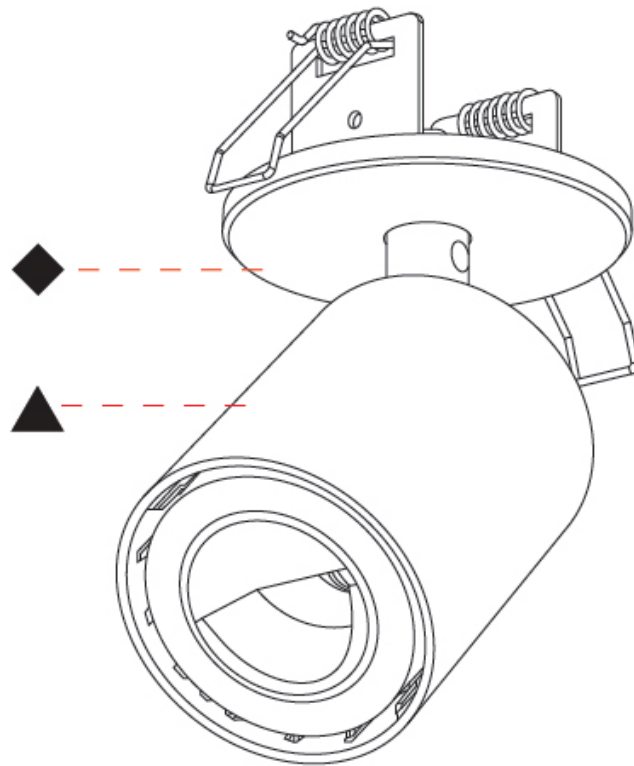

A3D357-

PROJECT

TYPE

SPECIFIER

QUANTITY

DATE

A