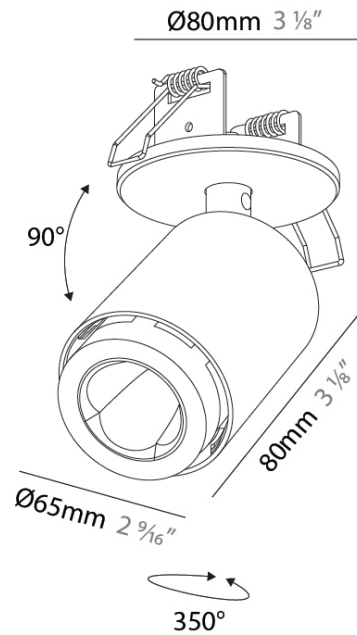

1. To build a product code in our configurator select the specify button on the base model # product page
2. To build a manual product code on this datasheet choose from the options listed below in blue font and add the suffix to the base model #

GENERAL

Series: Oiko Pro In
Brand: Prolicht
Division: Architectural
Mounting Type: Surface
Mounting Location: Ceiling
Subcategory: Spots

PHYSICAL

Shape: Cylinder
Diameter (mm): 65
Diameter (in): 2 ⁵/₁₆
Height (mm): 120
Depth (mm): 50
Height (in): 4 ³/₄
Depth (in): 1 ¹⁵/₁₆
Light Distribution: Adjustable / Direct
Fixture Finish: SSR / BKV / CWI / CRY / HAB / UFT / ITA / RUA / FTG / MYG / LOD / PUS / FRO / FUP / KIA / POP / BLS / SPG / MEY / GOH / GUM / CHC / COM / ABZ / JAG / OBR / MOS / ROR
Fixture Material: Aluminum
Cut-out Measurements: 68mm / 2 11/16"

ELECTRICAL

Lamp Type: LED
Input Wattage (W): 14.4
Total Output Wattage (W): 13.1
Driver Included: No
Driver Location: Remote
Driver Type: Constant Current - Universal
Driver Class: Class 2
Input Voltage (V): 120 - 277
Constant Current (mA): 700

LED

Number of LEDs: 1
Color Temperature (°K): 2700-6500 Tunable White
Max. Delivered Lumen (lm): 919 - 1081
Nominal Lumen (lm): 1242 - 1460
CRI: >90 CRI
Lamp Life (hrs): 50000

OPTICAL

Beam Angle: 34
Adjustability: Rotational 350°; Tilt 90°

RATINGS AND CERTIFICATIONS

Certified By: CSA Certified to UL and CSA Standards
IP rating: IP20

PROJECT	_____
TYPE	_____
SPECIFIER	_____
QUANTITY	_____
DATE	_____