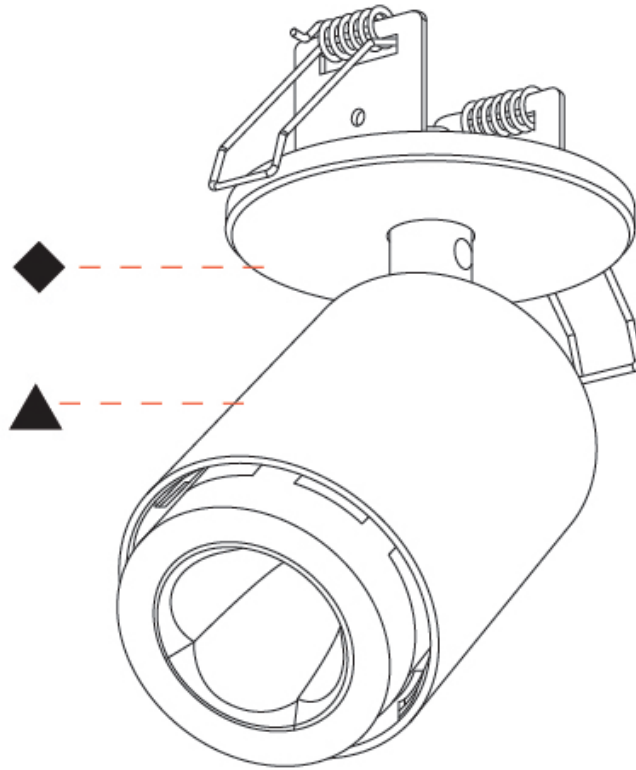

A3D358-

PROJECT

TYPE

SPECIFIER

QUANTITY

DATE