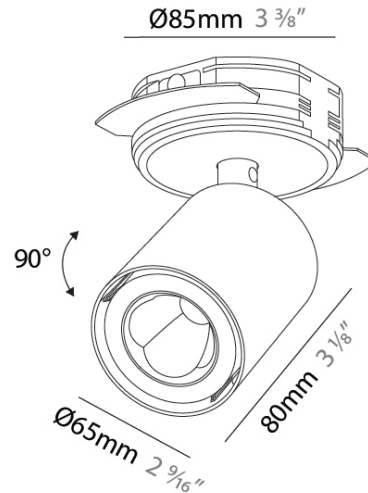

GENERAL

Series: Oiko Pro In
Partner: Prolicht
Division: Architectural
Installation: Trimless
Product Type: Spots
Mounting Location: Ceiling
Light Distribution: Adjustable

PHYSICAL

Aperture Sizes - Downlights: 2"
Shape: Cylinder
Diameter (mm): 65
Diameter (in): 2 5/16
Height (mm): 120
Depth (mm): 50
Height (in): 4 3/4
Depth (in): 1 15/16
Fixture Finish: SSR / BKV / CWI / CRY / HAB / UFT / ITA / RUA / FTG / MYG / LOD / PUS / FRO / FUP / KIA / POP / BLS / SPG / MEY / GOH / CHC / COM / ABZ / JAG / OBR / MOS / ROR
Fixture Material: Aluminum
Cut-out Measurements: 68mm / 2 11/16"

ELECTRICAL

Lamp Type: LED
Input Wattage (W): 14.4
Total Output Wattage (W): 13.1
Dimming: Tri-Mode (Non-Dimming and Phase Dimming (120Vac only) and 0-10V Dimming)
Driver Included: No
Driver Location: Remote
Driver Type: Constant Current - Universal
Driver Class: Class 2
Input Voltage (V): 120 - 277
Constant Current (MA): 700

LED

Number of LEDs: 1
Color Temperature (°K): 2700 / 3000 / 3500 / 4000
Max. Delivered Lumen (lm): 1175 - 1381
Nominal Lumen (lm): 1242 - 1460
CRI: >90 CRI
Lamp Life (hrs): 50000

OPTICAL

Beam Angle: 62
Adjustability: Rotational 350°; Tilt 90°

RATINGS AND CERTIFICATIONS

Certified By: CSA Certified to UL and CSA Standards
IP rating: IP20