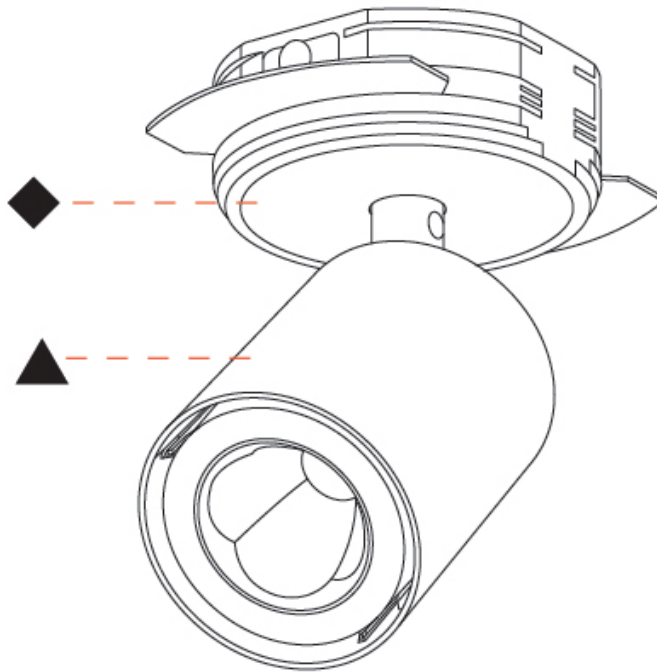

OIKO PRO IN TRIMLESS

A3D364-

PROJECT

TYPE

SPECIFIER

QUANTITY

DATE