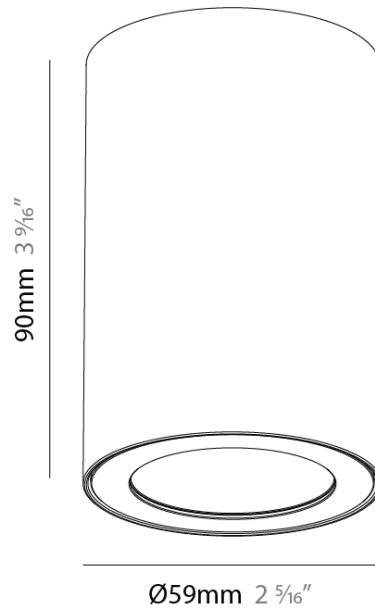

1. To build a product code in our configurator select the specify button on the base model # product page
2. To build a manual product code on this datasheet choose from the options listed below in blue font and add the suffix to the base model #

GENERAL

Series: Oiko Pro Slim
Partner: Prolicht
Division: Architectural
Installation: Surface
Product Type: Ceiling Surface
Mounting Location: Ceiling
Light Distribution: Downlight

PHYSICAL

Aperture Sizes - Downlights: 1"
Shape: Round
Diameter (mm): 59
Diameter (in): 2 5/16"
Height (mm): 90
Height (in): 3 9/16"
Fixture Finish: SSR / BKV / CWI / CRY / HAB / UFT / ITA / RUA / FTG / MYG / LOD / PUS / FRO / FUP / KIA / POP / BLS / SPG / MEY / GOH / CHC / COM / ABZ / JAG / OBR / MOS / ROR
Fixture Material: Aluminum Die Cast

ELECTRICAL

Lamp Type: LED (Zhaga Standard)
Input Wattage (W): 8.1
Total Output Wattage (W): 7.3
Dimming: Tri-Mode (Non-Dimming and Phase Dimming (120Vac only) and 0-10V Dimming)
Driver Included: No
Driver Location: Recessed Housing
Driver Type: Constant Current - Universal
Driver Class: Class 2
Input Voltage (V): 120 - 277
Constant Current (MA): 200

LED

Number of LEDs: 1
Color Temperature (°K): 2700 / 3000 / 4000
Max. Delivered Lumen (lm): 345 / 367 / 385
Nominal Lumen (lm): 596 / 634 / 664
CRI: >90 CRI
Lamp Life (hrs): 50000

OPTICAL

Adjustability: Fixed

RATINGS AND CERTIFICATIONS

Certified By: Certified for North American Standards
IP rating: IP20