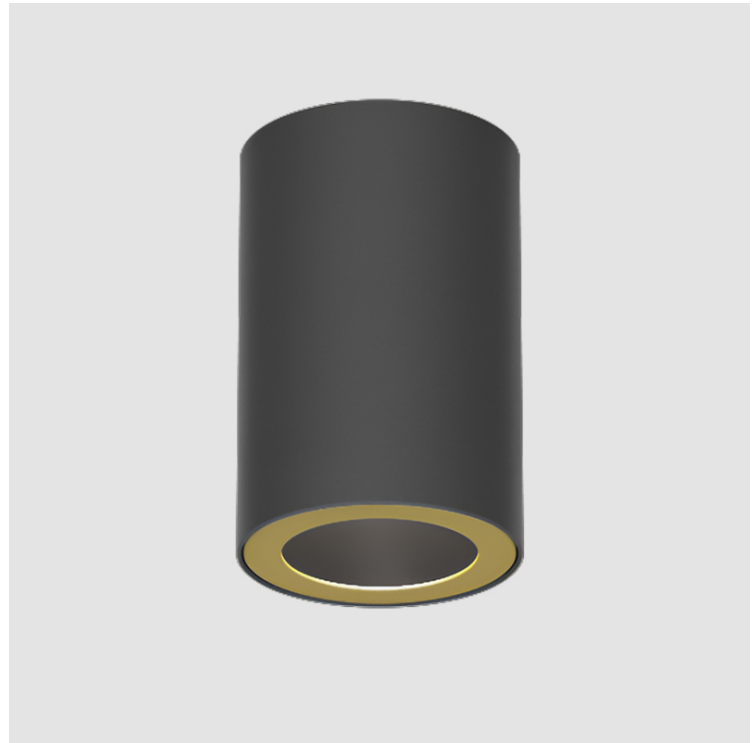

1. To build a product code in our configurator select the specify button on the base model # product page
2. To build a manual product code on this datasheet choose from the options listed below in blue font and add the suffix to the base model #

GENERAL

Series: Oiko Pro Slim
Partner: Prolicht
Division: Architectural
Installation: Surface
Product Type: Ceiling Surface
Mounting Location: Ceiling
Light Distribution: Downlight

PHYSICAL

Aperture Sizes - Downlights: 1"
Shape: Round
Diameter (mm): 59
Diameter (in): 2 5/16"
Height (mm): 90
Height (in): 3 9/16"
Fixture Finish: SSR / BKV / CWI / CRY / HAB / UFT / ITA / RUA / FTG / MYG / LOD / PUS / FRO / FUP / KIA / POP / BLS / SPG / MEY / GOH / CHC / COM / ABZ / JAG / OBR / MOS / ROR
Fixture Material: Aluminum Die Cast

ELECTRICAL

Lamp Type: LED (Zhaga Standard)
Input Wattage (W): 8.1
Total Output Wattage (W): 7.3
Dimming: Tri-Mode (Non-Dimming and Phase Dimming (120Vac only) and 0-10V Dimming)
Driver Included: No
Driver Location: Recessed Housing
Driver Type: Constant Current - Universal
Driver Class: Class 2
Input Voltage (V): 120 - 277
Constant Current (MA): 200

LED

Number of LEDs: 1
Color Temperature (°K): 2700 / 3000 / 4000
Max. Delivered Lumen (lm): 345 / 367 / 385
Nominal Lumen (lm): 596 / 634 / 664
CRI: >90 CRI
Lamp Life (hrs): 50000

OPTICAL

Adjustability: Fixed

RATINGS AND CERTIFICATIONS

Certified By: Certified for North American Standards
IP rating: IP20