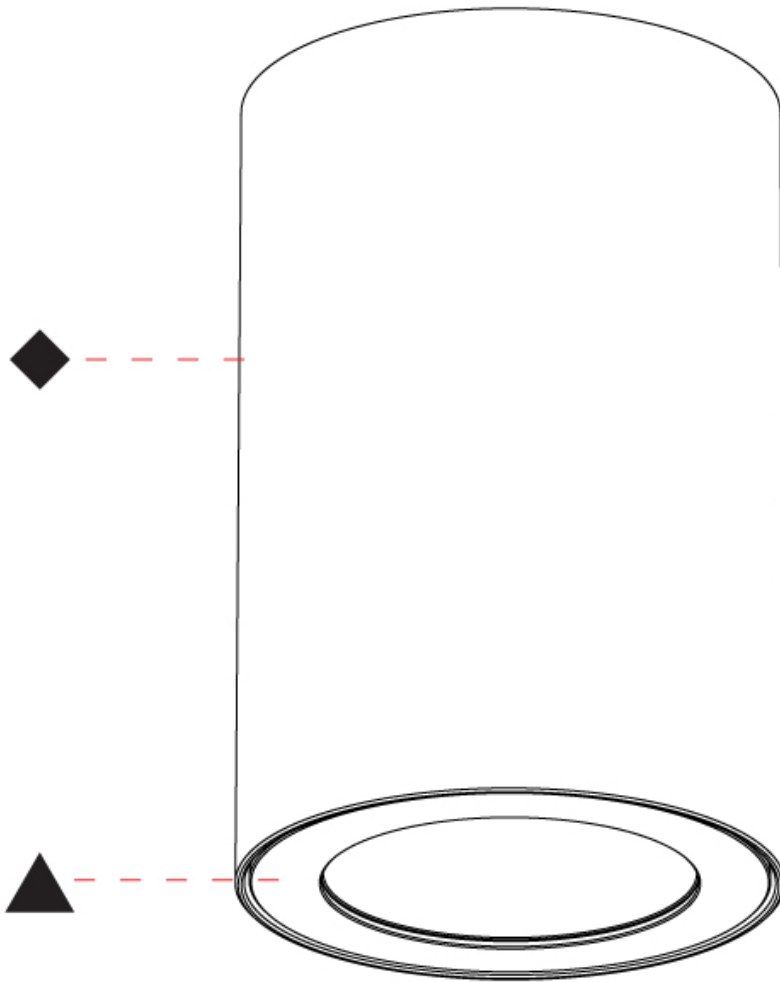

A3D365-

PROJECT _____

TYPE _____

SPECIFIER _____

QUANTITY _____

DATE _____

A