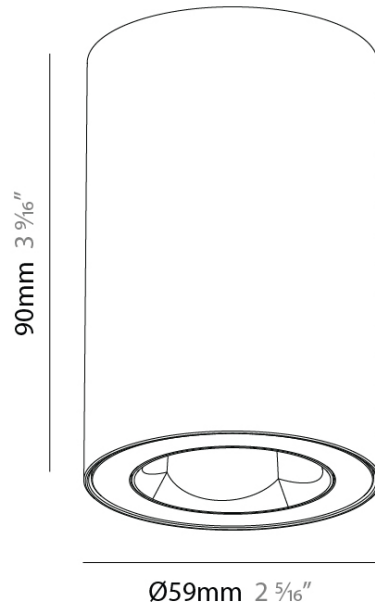

GENERAL

Series: Oiko Pro Slim
 Partner: Prolicht
 Division: Architectural
 Installation: Surface
 Product Type: Ceiling Surface
 Mounting Location: Ceiling
 Light Distribution: Downlight

PHYSICAL

Aperture Sizes - Downlights: 1"
 Shape: Round
 Diameter (mm): 59
 Diameter (in): 2 5/16"
 Height (mm): 90
 Height (in): 3 9/16"
 Fixture Finish: SSR / BKV / CWI / CRY / HAB / UFT / ITA / RUA / FTG / MYG / LOD / PUS / FRO / FUP / KIA / POP / BLS / SPG / MEY / GOH / CHC / COM / ABZ / JAG / OBR / MOS / ROR
 Fixture Material: Aluminum Die Cast

LED

Number of LEDs: 1
 Color Temperature (°K): 2700 / 3000 / 4000
 Max. Delivered Lumen (lm): 1045 / 1049 / 1099 / 1109
 Nominal Lumen (lm): 1263 / 1268 / 1329 / 1341
 CRI: >90 CRI
 Lamp Life (hrs): 50000

OPTICAL

Beam Angle: 34
 Adjustability: Fixed

RATINGS AND CERTIFICATIONS

Certified By: Certified for North American Standards
 IP rating: IP20

PROJECT
TYPE
SPECIFIER
QUANTITY
DATE

PROJECT _____

TYPE _____

SPECIFIER _____