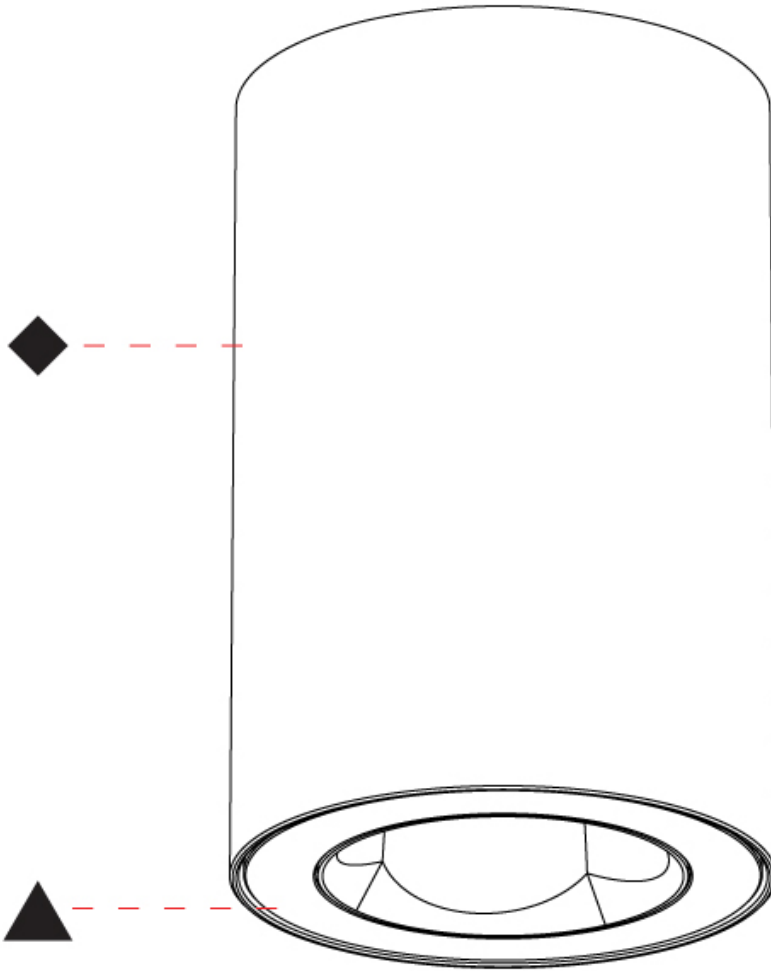

PROJECT _____

TYPE _____

SPECIFIER _____

QUANTITY _____

DATE _____