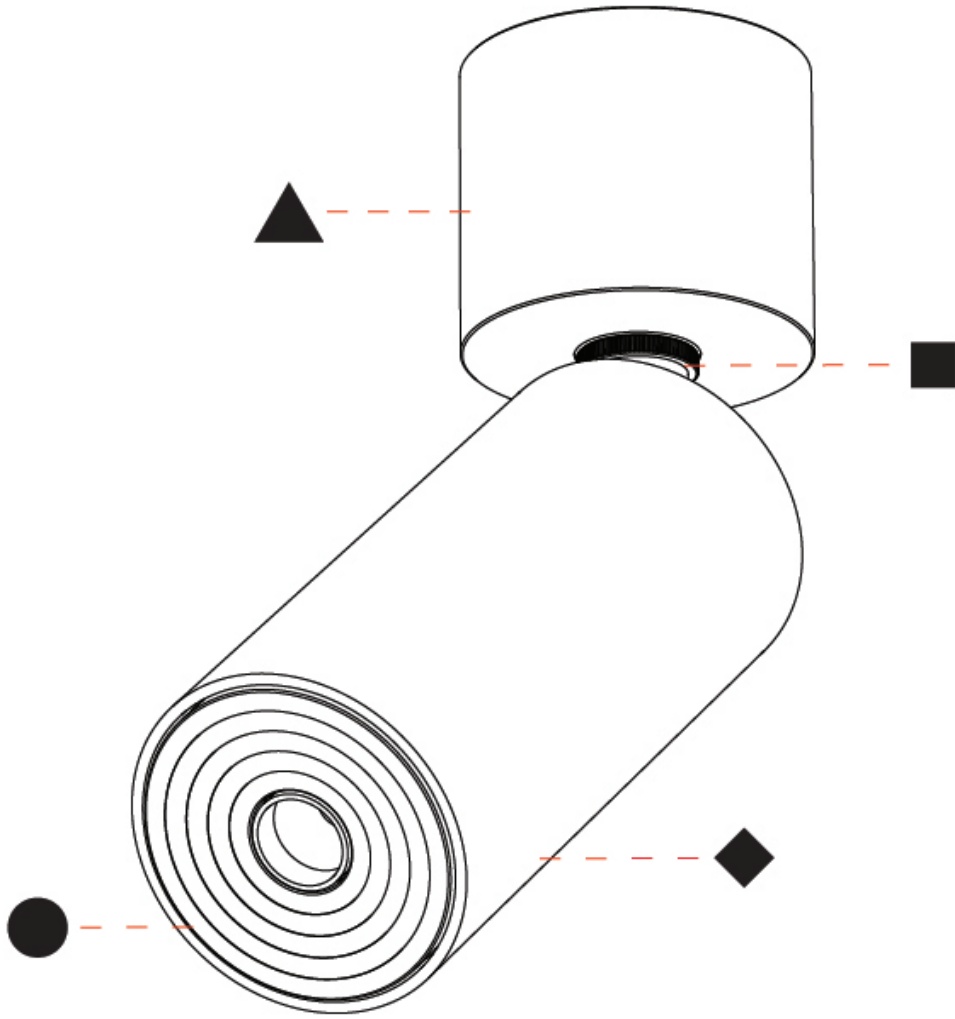

A3D375-

PROJECT	_____
TYPE	_____
SPECIFIER	_____
QUANTITY	_____
DATE	_____

A