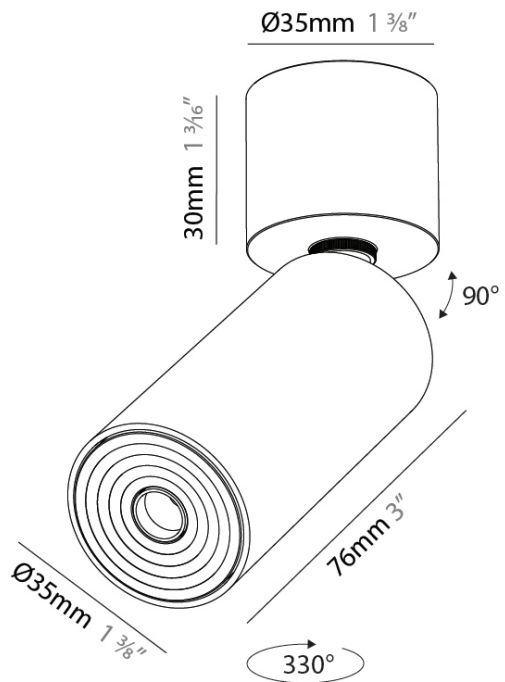

GENERAL

Series: Studio Collection
Subseries: Studio Collection 1
Partner: Prolicht
Division: Architectural
Installation: Surface
Product Type: Ceiling Surface
Mounting Location: Ceiling
Light Distribution: Direct

PHYSICAL

Aperture Sizes - Downlights: 1"
Shape: Cylinder
Diameter (mm): 35
Diameter (in): 1 3/8
Height (mm): 76
Height (in): 3
Weight (kg): 0.147
Fixture Finish: SSR / BKV / CWI / CRY / HAB / UFT / ITA / RUA / FTG / MYG / LOD / PUS / FRO / FUP / KIA / POP / BLS / SPG / MEY / GOH / CHC / COM / ABZ / JAG / OBR / MOS / ROR
Accent Finish: ALU / PBR
Fixture Material: Extruded Aluminum
Cut-out Measurements: er

ELECTRICAL

Lamp Type: LED (Zhaga Standard)
Input Wattage (W): 6
Total Output Wattage (W): 5.4
Dimming: Tri-Mode (Non-Dimming and Phase Dimming (120Vac only) and 0-10V Dimming)
Driver Included: No
Driver Location: Remote
Driver Type: Constant Current - Universal
Driver Class: Class 2
Housing: ENCP3
Input Voltage (V): 120 - 277
Constant Current (MA): 500

LED

Color Temperature (°K): 2700 / 3000 / 3500 / 4000
Max. Delivered Lumen (lm): 235 / 252 / 316 / 270
Nominal Lumen (lm): 372 / 399 / 500 / 427
CRI: >90 CRI
Lamp Life (hrs): 50000

OPTICAL

Beam Angle: 34 / 52
Adjustability: Rotational 330°; Tilt 90°

RATINGS AND CERTIFICATIONS

Certified By: CSA Certified to UL and CSA Standards
IP rating: IP40