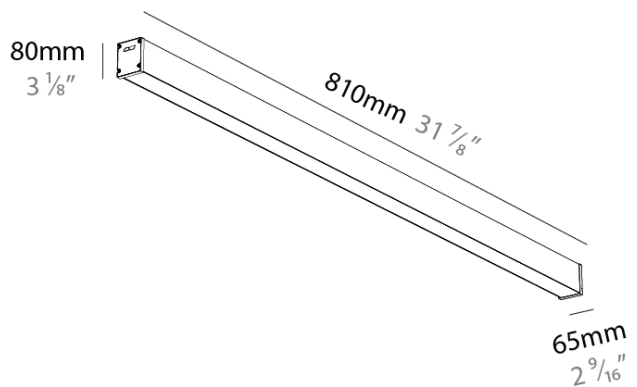

1. To build a product code in our configurator select the specify button on the base model # product page
2. To build a manual product code on this datasheet choose from the options listed below in blue font and add the suffix to the base model #

GENERAL

Series: Slider Straight IP54
Partner: Prolicht
Division: Architectural
Installation: Surface
Product Type: Linear Profiles
Mounting Location: Ceiling
Light Distribution: Direct

PHYSICAL

Shape: Rectangle
Length (mm): 810
Length (in): 31 7/8
Width (mm): 65
Width (in): 2 9/16
Height (mm): 80
Height (in): 3 1/8
Weight (kg): 1.660
Diffuser: Diffuser - Opal, Micro-prism, Clear Micro-prism, Glare Control, Wallwasher Right, Wallwasher Left, Wallwash Double Asymmetric
Fixture Finish: SSR / BKV / CWI / CRY / HAB / UFT / ITA / RUA / FTG / MYG / LOD / PUS / FRO / FUP / KIA / POP / BLS / SPG / MEY / GOH / CHC / COM / ABZ / JAG / OBR / MOS / ROR
Fixture Material: Aluminum Die Cast

ELECTRICAL

Lamp Type: LED (Zhaga Standard)
Input Wattage (W): 17
Total Output Wattage (W): 15.4
Dimming: Non-Dimmable
Driver Included: No
Driver Location: Remote
Driver Class: Class 2
Input Voltage (V): 120
Upon Request: DALI Dimming, MATTER Dimming

LED

Color Temperature (°K): 2700 / 3000 / 3500 / 4000
Max. Delivered Lumen (lm): 1769 - 2460
Nominal Lumen (lm): 2730 - 2850
CRI: >90 CRI
Lamp Life (hrs): 50000

RATINGS AND CERTIFICATIONS

Certified By: Certified for North American Standards
IP rating: IP54