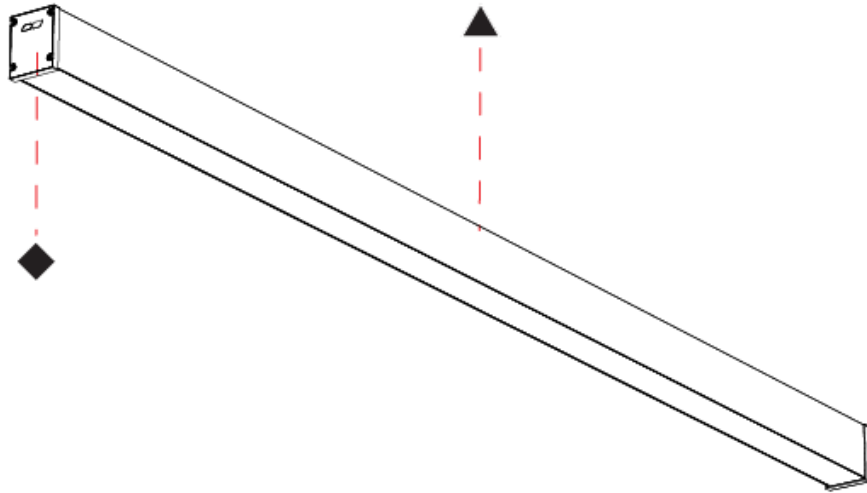

SLIDER STRAIGHT IP54 SURFACE

A3D384-

PROJECT	_____
TYPE	_____
SPECIFIER	_____
QUANTITY	_____
DATE	_____