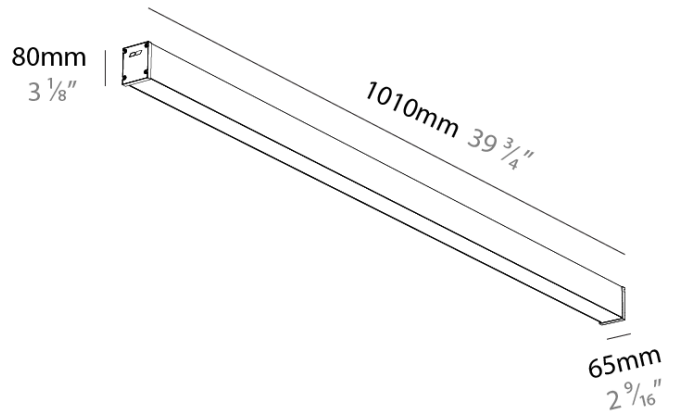

1. To build a product code in our configurator select the specify button on the base model # product page
2. To build a manual product code on this datasheet choose from the options listed below in blue font and add the suffix to the base model #

GENERAL

Series: Slider Straight IP54
Partner: Prolicht
Division: Architectural
Installation: Surface
Product Type: Linear Profiles
Mounting Location: Ceiling
Light Distribution: Direct

PHYSICAL

Shape: Rectangle
Length (mm): 1010
Length (in): 39 3/4
Width (mm): 65
Width (in): 2 9/16
Height (mm): 80
Height (in): 3 1/8
Weight (kg): 1.660
Diffuser: Diffuser - Opal, Micro-prism, Clear Micro-prism, Glare Control, Wallwasher Right, Wallwasher Left, Wallwash Double Asymmetric
Fixture Finish: SSR / BKV / CWI / CRY / HAB / UFT / ITA / RUA / FTG / MYG / LOD / PUS / FRO / FUP / KIA / POP / BLS / SPG / MEY / GOH / CHC / COM / ABZ / JAG / OBR / MOS / ROR
Fixture Material: Aluminum Die Cast

ELECTRICAL

Lamp Type: LED (Zhaga Standard)
Input Wattage (W): 22
Total Output Wattage (W): 20
Dimming: Non-Dimmable
Driver Included: No
Driver Location: Remote
Driver Class: Class 2
Input Voltage (V): 120
Upon Request: DALI Dimming, MATTER Dimming

LED

Color Temperature (°K): 2700 / 3000 / 3500 / 4000
Max. Delivered Lumen (lm): 2210 - 3072
Nominal Lumen (lm): 3410 - 3560
CRI: >90 CRI
Lamp Life (hrs): 50000

RATINGS AND CERTIFICATIONS

Certified By: Certified for North American Standards
IP rating: IP54