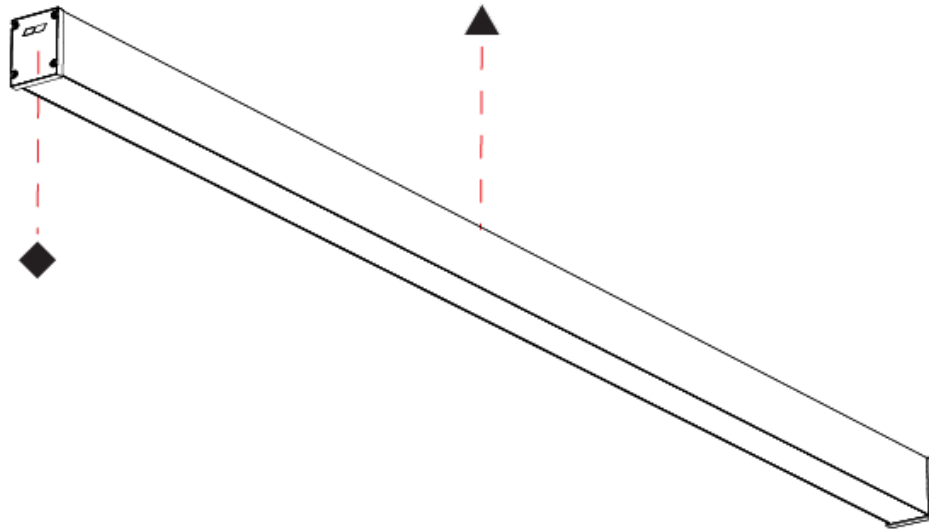

GENERAL

Series: Slider Straight IP54
Partner: Prolicht
Division: Architectural
Installation: Surface
Product Type: Linear Profiles
Mounting Location: Ceiling
Light Distribution: Direct

PHYSICAL

Shape: Rectangle
Length (mm): 1010
Length (in): 39 3/4
Width (mm): 65
Width (in): 2 9/16
Height (mm): 80
Height (in): 3 1/8
Weight (kg): 1.660
Diffuser: Diffuser - Opal, Micro-prism, Clear Micro-prism, Glare Control, Wallwasher Right, Wallwasher Left, Wallwash Double Asymmetric
Fixture Finish: SSR / BKV / CWI / CRY / HAB / UFT / ITA / RUA / FTG / MYG / LOD / PUS / FRO / FUP / KIA / POP / BLS / SPG / MEY / GOH / CHC / COM / ABZ / JAG / OBR / MOS / ROR
Fixture Material: Aluminum Die Cast

SLIDER STRAIGHT IP54 SURFACE

A3D385-

PROJECT

TYPE

SPECIFIER

QUANTITY

DATE

PROJECT _____