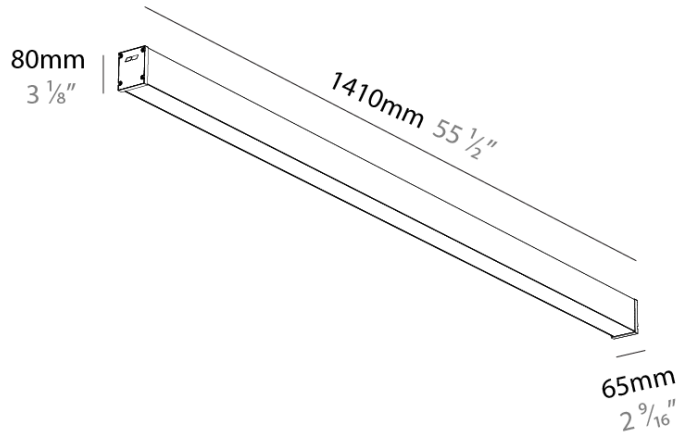

1. To build a product code in our configurator select the specify button on the base model # product page
2. To build a manual product code on this datasheet choose from the options listed below in blue font and add the suffix to the base model #

GENERAL

Series: Slider Straight IP54
Partner: Prolicht
Division: Architectural
Installation: Surface
Product Type: Linear Profiles
Mounting Location: Ceiling
Light Distribution: Direct

PHYSICAL

Shape: Rectangle
Length (mm): 1410
Length (in): 55 1/2
Width (mm): 65
Width (in): 2 9/16
Height (mm): 80
Height (in): 3 1/8
Weight (kg): 2.420
Diffuser: Diffuser - Opal, Micro-prism, Clear Micro-prism, Glare Control, Wallwasher Right, Wallwasher Left, Wallwash Double Asymmetric
Fixture Finish: SSR / BKV / CWI / CRY / HAB / UFT / ITA / RUA / FTG / MYG / LOD / PUS / FRO / FUP / KIA / POP / BLS / SPG / MEY / GOH / CHC / COM / ABZ / JAG / OBR / MOS / ROR
Fixture Material: Aluminum Die Cast

ELECTRICAL

Lamp Type: LED (Zhaga Standard)
Input Wattage (W): 30
Total Output Wattage (W): 27.3
Dimming: Non-Dimmable
Driver Included: No
Driver Location: Remote
Driver Class: Class 2
Input Voltage (V): 120
Upon Request: DALI Dimming, MATTER Dimming

LED

Color Temperature (°K): 2700 / 3000 / 3500 / 4000
Max. Delivered Lumen (lm): 3097 - 4306
Nominal Lumen (lm): 4780 - 4990
CRI: >90 CRI
Lamp Life (hrs): 50000

RATINGS AND CERTIFICATIONS

Certified By: Certified for North American Standards
IP rating: IP54