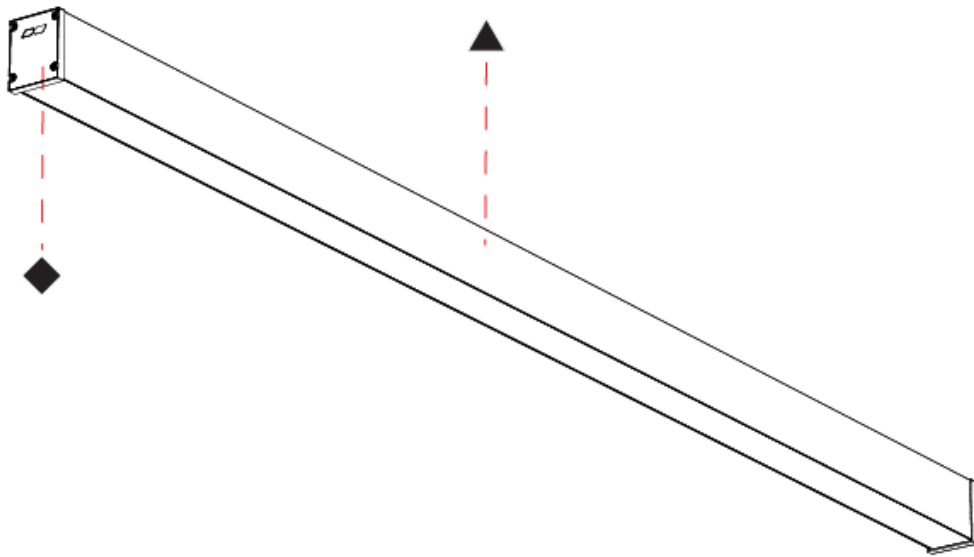

GENERAL

Series: Slider Straight IP54
Partner: Prolicht
Division: Architectural
Installation: Surface
Product Type: Linear Profiles
Mounting Location: Ceiling
Light Distribution: Direct

PHYSICAL

Shape: Rectangle
Length (mm): 1410
Length (in): 55 1/2
Width (mm): 65
Width (in): 2 9/16
Height (mm): 80
Height (in): 3 1/8
Weight (kg): 2.420
Diffuser: Diffuser - Opal, Micro-prism, Clear Micro-prism, Glare Control, Wallwasher Right, Wallwasher Left, Wallwash Double Asymmetric
Fixture Finish: SSR / BKV / CWI / CRY / HAB / UFT / ITA / RUA / FTG / MYG / LOD / PUS / FRO / FUP / KIA / POP / BLS / SPG / MEY / GOH / CHC / COM / ABZ / JAG / OBR / MOS / ROR
Fixture Material: Aluminum Die Cast

SLIDER STRAIGHT IP54 SURFACE

A3D387-

PROJECT

TYPE

SPECIFIER

QUANTITY

DATE

A