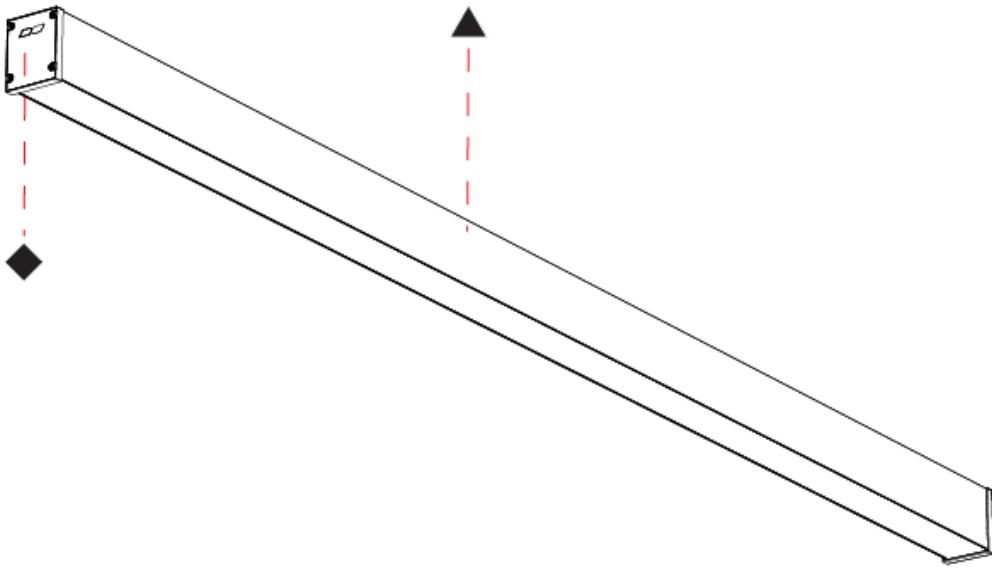

GENERAL

Series: Slider Straight IP54
Partner: Prolicht
Division: Architectural
Installation: Surface
Product Type: Linear Profiles
Mounting Location: Ceiling
Light Distribution: Direct

PHYSICAL

Shape: Rectangle
Length (mm): 1610
Length (in): 63 3/8
Width (mm): 65
Width (in): 2 9/16
Height (mm): 80
Height (in): 3 1/8
Weight (kg): 2.420
Diffuser: Diffuser - Opal, Micro-prism, Clear Micro-prism, Glare Control, Wallwasher Right, Wallwasher Left, Wallwash Double Asymmetric
Fixture Finish: SSR / BKV / CWI / CRY / HAB / UFT / ITA / RUA / FTG / MYG / LOD / PUS / FRO / FUP / KIA / POP / BLS / SPG / MEY / GOH / CHC / COM / ABZ / JAG / OBR / MOS / ROR
Fixture Material: Aluminum Die Cast

SLIDER STRAIGHT IP54 SURFACE

A3D388-

PROJECT

TYPE

SPECIFIER

QUANTITY

DATE

PROJECT _____