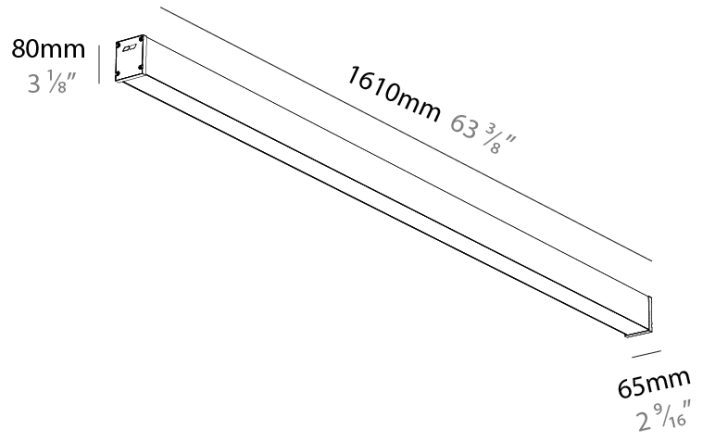

1. To build a product code in our configurator select the specify button on the base model # product page
2. To build a manual product code on this datasheet choose from the options listed below in blue font and add the suffix to the base model #

GENERAL

Series: Slider Straight IP54
Partner: Prolicht
Division: Architectural
Installation: Surface
Product Type: Linear Profiles
Mounting Location: Ceiling
Light Distribution: Direct

PHYSICAL

Shape: Rectangle
Length (mm): 1610
Length (in): 63 3/8
Width (mm): 65
Width (in): 2 9/16
Height (mm): 80
Height (in): 3 1/8
Weight (kg): 2.420
Diffuser: Diffuser - Opal, Micro-prism, Clear Micro-prism, Glare Control, Wallwasher Right, Wallwasher Left, Wallwash Double Asymmetric
Fixture Finish: SSR / BKV / CWI / CRY / HAB / UFT / ITA / RUA / FTG / MYG / LOD / PUS / FRO / FUP / KIA / POP / BLS / SPG / MEY / GOH / CHC / COM / ABZ / JAG / OBR / MOS / ROR
Fixture Material: Aluminum Die Cast

ELECTRICAL

Lamp Type: LED (Zhaga Standard)
Input Wattage (W): 34
Total Output Wattage (W): 30.9
Dimming: Non-Dimmable
Driver Included: No
Driver Location: Remote
Driver Class: Class 2
Input Voltage (V): 120
Upon Request: DALI Dimming, MATTER Dimming

LED

Color Temperature (°K): 2700 / 3000 / 3500 / 4000
Max. Delivered Lumen (lm): 3538 - 4919
Nominal Lumen (lm): 5460 - 5700
CRI: >90 CRI
Lamp Life (hrs): 50000

RATINGS AND CERTIFICATIONS

Certified By: Certified for North American Standards
IP rating: IP54