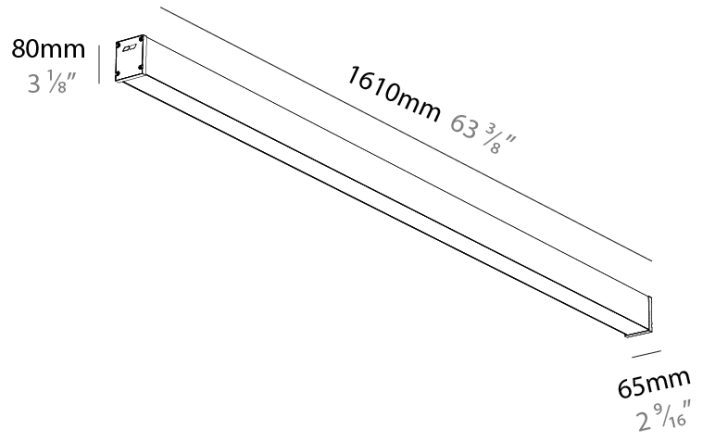

#### PHYSICAL

Shape: Rectangle
Length (mm): 1610
Length (in): 63 3/8
Width (mm): 65
Width (in): 2 9/16
Height (mm): 80
Height (in): 3 1/8
Weight (kg): 2.420
Diffuser: Diffuser - Opal, Micro-prism, Clear Micro-prism, Glare Control, Wallwasher Right, Wallwasher Left, Wallwash Double Asymmetric
Fixture Finish: SSR / BKV / CWI / CRY / HAB / UFT / ITA / RUA / FTG / MYG / LOD / PUS / FRO / FUP / KIA / POP / BLS / SPG / MEY / GOH / CHC / COM / ABZ / JAG / OBR / MOS / ROR
Fixture Material: Aluminum Die Cast