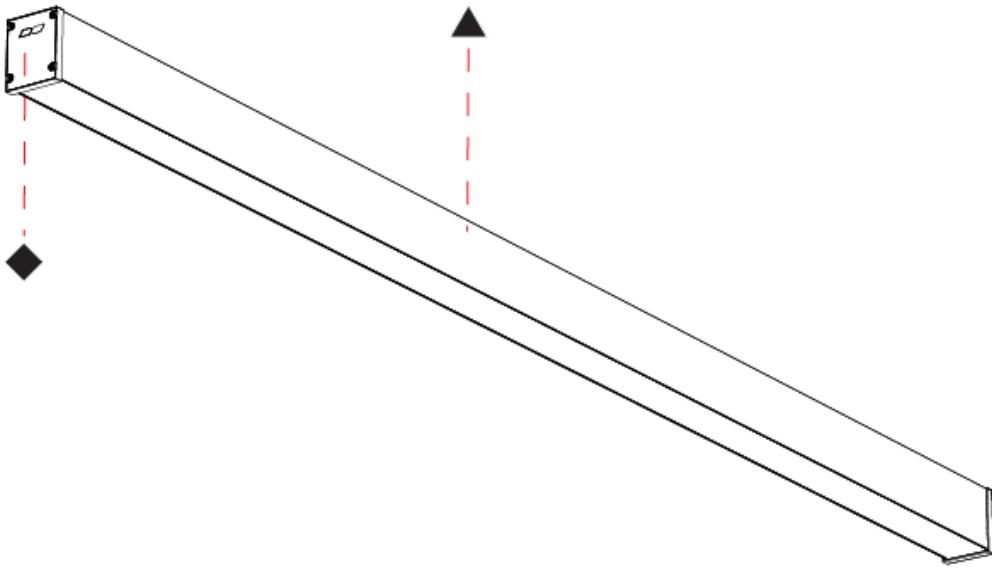

SLIDER STRAIGHT IP54 SURFACE

A3D388-

PROJECT

TYPE

SPECIFIER

QUANTITY

DATE