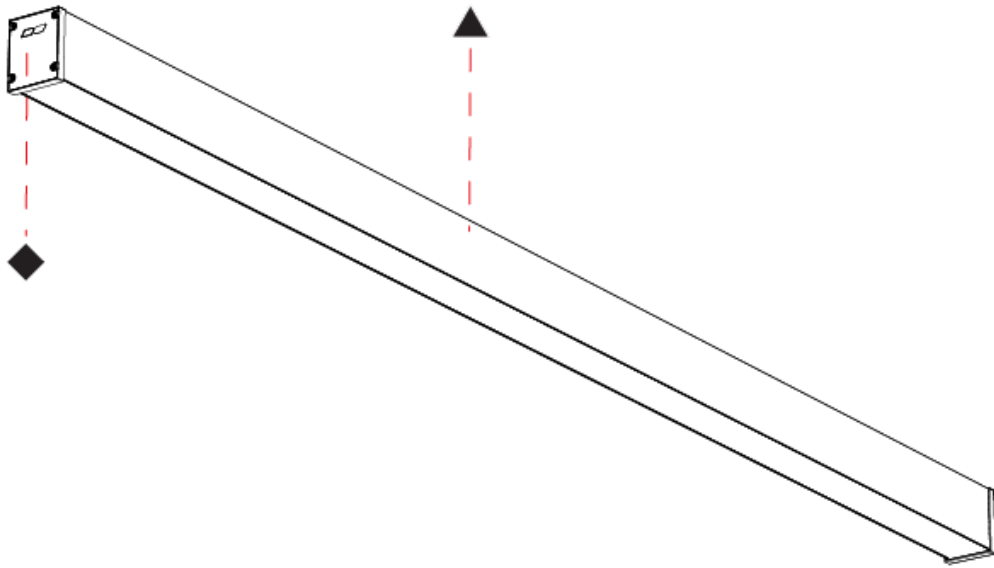

GENERAL

Series: Slider Straight IP54
Partner: Prolicht
Division: Architectural
Installation: Surface
Product Type: Linear Profiles
Mounting Location: Ceiling
Light Distribution: Direct

PHYSICAL

Shape: Rectangle
Length (mm): 1610
Length (in): 63 ³ / ₈
Width (mm): 65
Width (in): 2 ⁹ / ₁₆
Height (mm): 80
Height (in): 3 ¹ / ₈
Weight (kg): 2.420
Diffuser: Diffuser - Opal, Micro-prism, Clear Micro-prism, Glare Control, Wallwasher Right, Wallwasher Left, Wallwash Double Asymmetric
Fixture Finish: SSR / BKV / CWI / CRY / HAB / UFT / ITA / RUA / FTG / MYG / LOD / PUS / FRO / FUP / KIA / POP / BLS / SPG / MEY / GOH / CHC / COM / ABZ / JAG / OBR / MOS / ROR
Fixture Material: Aluminum Die Cast

SLIDER STRAIGHT IP54 SURFACE

A3D388-

PROJECT

TYPE

SPECIFIER

QUANTITY

DATE

A