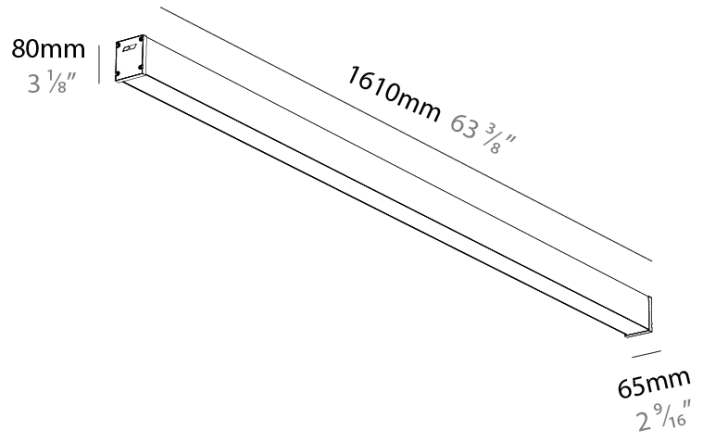

1. To build a product code in our configurator select the specify button on the base model # product page
2. To build a manual product code on this datasheet choose from the options listed below in blue font and add the suffix to the base model #

GENERAL

Series: Slider Straight IP54
Partner: Prolicht
Division: Architectural
Installation: Surface
Product Type: Linear Profiles
Mounting Location: Ceiling
Light Distribution: Direct

PHYSICAL

Shape: Rectangle
Length (mm): 1610
Length (in): 63 ³/₈
Width (mm): 65
Width (in): 2 ⁹/₁₆
Height (mm): 80
Height (in): 3 ¹/₈
Weight (kg): 2.420
Diffuser: Diffuser - Opal, Micro-prism, Clear Micro-prism, Glare Control, Wallwasher Right, Wallwasher Left, Wallwash Double Asymmetric
Fixture Finish: SSR / BKV / CWI / CRY / HAB / UFT / ITA / RUA / FTG / MYG / LOD / PUS / FRO / FUP / KIA / POP / BLS / SPG / MEY / GOH / CHC / COM / ABZ / JAG / OBR / MOS / ROR
Fixture Material: Aluminum Die Cast

ELECTRICAL

Lamp Type: LED (Zhaga Standard)
Input Wattage (W): 34
Total Output Wattage (W): 30.9
Dimming: Non-Dimmable
Driver Included: No
Driver Location: Remote
Driver Class: Class 2
Input Voltage (V): 120
Upon Request: DALI Dimming, MATTER Dimming

LED

Color Temperature (°K): 2700 / 3000 / 3500 / 4000
Max. Delivered Lumen (lm): 3538 - 4919
Nominal Lumen (lm): 5460 - 5700
CRI: >90 CRI
Lamp Life (hrs): 50000

RATINGS AND CERTIFICATIONS

Certified By: Certified for North American Standards
IP rating: IP54