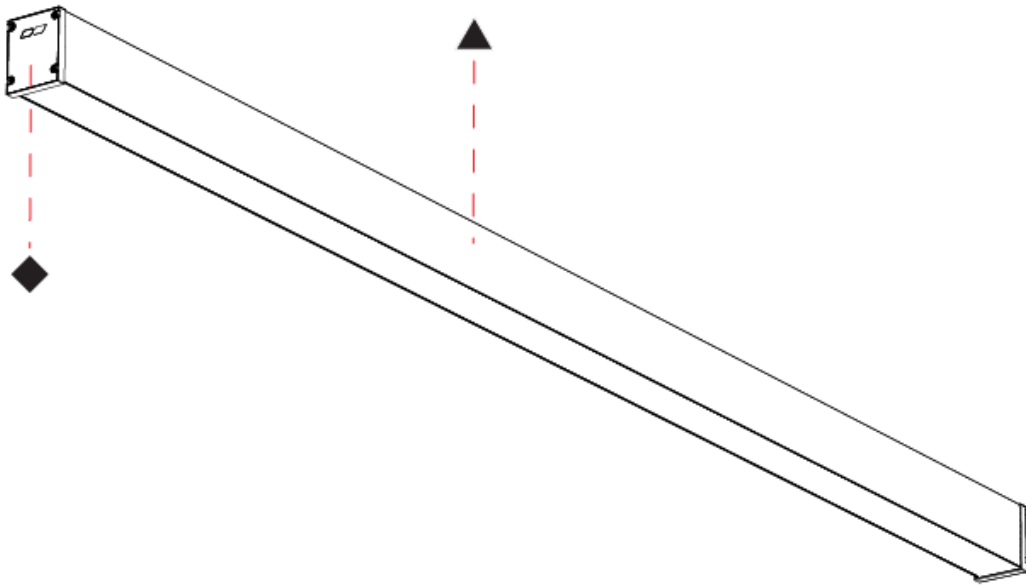

GENERAL

Series: Slider Straight IP54
Partner: Prolicht
Division: Architectural
Installation: Surface
Product Type: Linear Profiles
Mounting Location: Ceiling
Light Distribution: Direct

PHYSICAL

Shape: Rectangle
Length (mm): 2210
Length (in): 87
Width (mm): 65
Width (in): 2 9/16
Height (mm): 80
Height (in): 3 1/8
Weight (kg): 2.420
Diffuser: Diffuser - Opal , Micro-prism , Clear Micro-prism , Glare Control , Wallwasher Right , Wallwasher Left , Wallwash Double Asymetric
Fixture Finish: SSR / BKV / CWI / CRY / HAB / UFT / ITA / RUA / FTG / MYG / LOD / PUS / FRO / FUP / KIA / POP / BLS / SPG / MEY / GOH / CHC / COM / ABZ / JAG / OBR / MOS / ROR
Fixture Material: Aluminum Die Cast

SLIDER STRAIGHT IP54 SURFACE

A3D391-

PROJECT

TYPE

SPECIFIER

QUANTITY

DATE

PROJECT _____