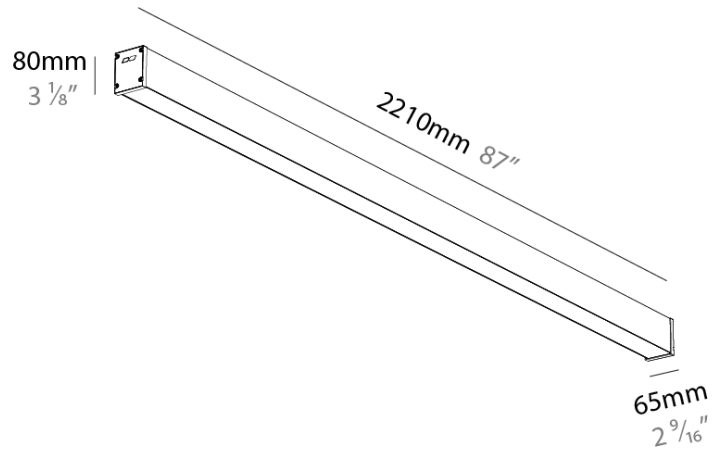

1. To build a product code in our configurator select the specify button on the base model # product page
2. To build a manual product code on this datasheet choose from the options listed below in blue font and add the suffix to the base model #

GENERAL

Series: Slider Straight IP54
Partner: Prolicht
Division: Architectural
Installation: Surface
Product Type: Linear Profiles
Mounting Location: Ceiling
Light Distribution: Direct

PHYSICAL

Shape: Rectangle
Length (mm): 2210
Length (in): 87
Width (mm): 65
Width (in): 2 9/16
Height (mm): 80
Height (in): 3 1/8
Weight (kg): 2.420
Diffuser: Diffuser - Opal, Micro-prism, Clear Micro-prism, Glare Control, Wallwasher Right, Wallwasher Left, Wallwash Double Asymetric
Fixture Finish: SSR / BKV / CWI / CRY / HAB / UFT / ITA / RUA / FTG / MYG / LOD / PUS / FRO / FUP / KIA / POP / BLS / SPG / MEY / GOH / CHC / COM / ABZ / JAG / OBR / MOS / ROR
Fixture Material: Aluminum Die Cast

ELECTRICAL

Lamp Type: LED (Zhaga Standard)
Input Wattage (W): 47
Total Output Wattage (W): 42.7
Dimming: Non-Dimmable
Driver Included: No
Driver Location: Remote
Driver Class: Class 2
Input Voltage (V): 120
Upon Request: DALI Dimming, MATTER Dimming

LED

Color Temperature (°K): 2700 / 3000 / 3500 / 4000
Max. Delivered Lumen (lm): 4866 - 6766
Nominal Lumen (lm): 7510 - 7840
CRI: >90 CRI
Lamp Life (hrs): 50000

RATINGS AND CERTIFICATIONS

Certified By: Certified for North American Standards
IP rating: IP54