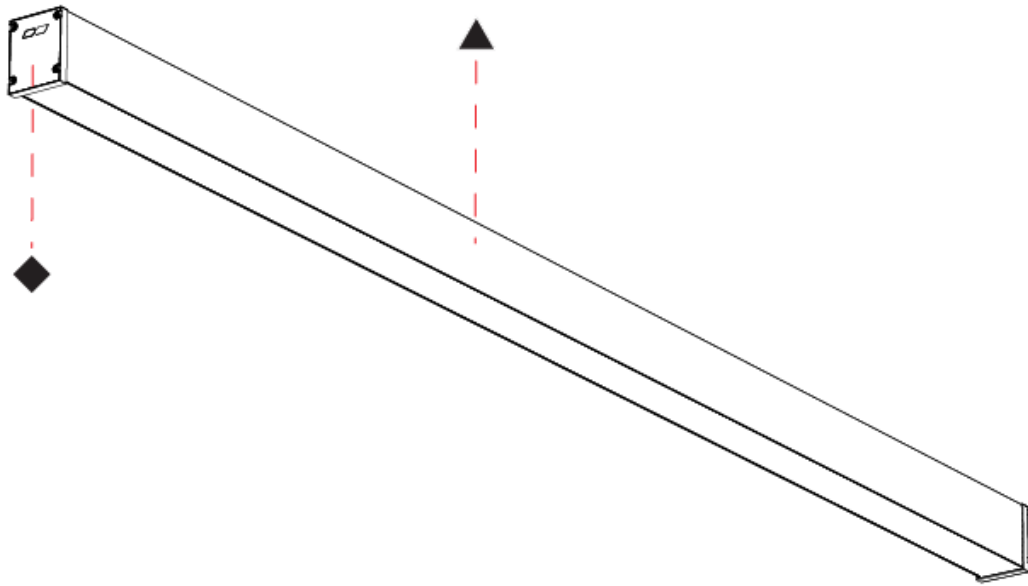

GENERAL

Series: Slider Straight IP54
Partner: Prolicht
Division: Architectural
Installation: Surface
Product Type: Linear Profiles
Mounting Location: Ceiling
Light Distribution: Direct

PHYSICAL

Shape: Rectangle
Length (mm): 2210
Length (in): 87
Width (mm): 65
Width (in): 2 9/16
Height (mm): 80
Height (in): 3 1/8
Weight (kg): 2.420
Diffuser: Diffuser - Opal , Micro-prism , Clear Micro-prism , Glare Control , Wallwasher Right , Wallwasher Left , Wallwash Double Asymetric
Fixture Finish: SSR / BKV / CWI / CRY / HAB / UFT / ITA / RUA / FTG / MYG / LOD / PUS / FRO / FUP / KIA / POP / BLS / SPG / MEY / GOH / CHC / COM / ABZ / JAG / OBR / MOS / ROR
Fixture Material: Aluminum Die Cast

SLIDER STRAIGHT IP54 SURFACE

A3D391-

PROJECT

TYPE

SPECIFIER

QUANTITY

DATE

A