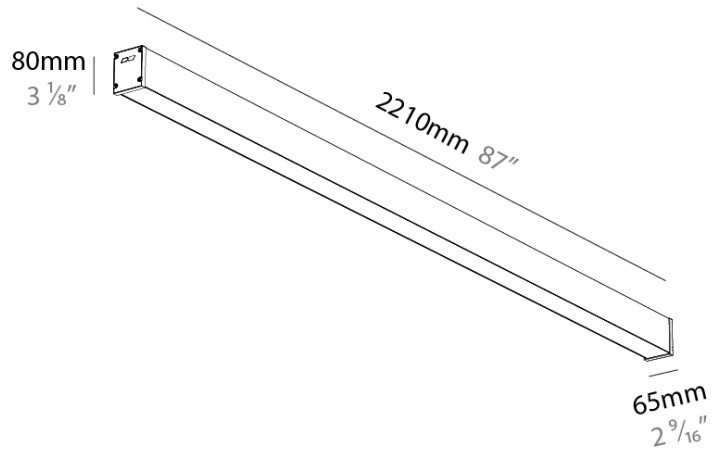

1. To build a product code in our configurator select the specify button on the base model # product page
2. To build a manual product code on this datasheet choose from the options listed below in blue font and add the suffix to the base model #

GENERAL

Series: Slider Straight IP54
Partner: Prolicht
Division: Architectural
Installation: Surface
Product Type: Linear Profiles
Mounting Location: Ceiling
Light Distribution: Direct

PHYSICAL

Shape: Rectangle
Length (mm): 2210
Length (in): 87
Width (mm): 65
Width (in): 2 9/16
Height (mm): 80
Height (in): 3 1/8
Weight (kg): 2.420
Diffuser: Diffuser - Opal, Micro-prism, Clear Micro-prism, Glare Control, Wallwasher Right, Wallwasher Left, Wallwash Double Asymetric
Fixture Finish: SSR / BKV / CWI / CRY / HAB / UFT / ITA / RUA / FTG / MYG / LOD / PUS / FRO / FUP / KIA / POP / BLS / SPG / MEY / GOH / CHC / COM / ABZ / JAG / OBR / MOS / ROR
Fixture Material: Aluminum Die Cast

ELECTRICAL

Lamp Type: LED (Zhaga Standard)
Input Wattage (W): 47
Total Output Wattage (W): 42.7
Dimming: Non-Dimmable
Driver Included: No
Driver Location: Remote
Driver Class: Class 2
Input Voltage (V): 120
Upon Request: DALI Dimming, MATTER Dimming

LED

Color Temperature (°K): 2700 / 3000 / 3500 / 4000
Max. Delivered Lumen (lm): 4866 - 6766
Nominal Lumen (lm): 7510 - 7840
CRI: >90 CRI
Lamp Life (hrs): 50000

RATINGS AND CERTIFICATIONS

Certified By: Certified for North American Standards
IP rating: IP54