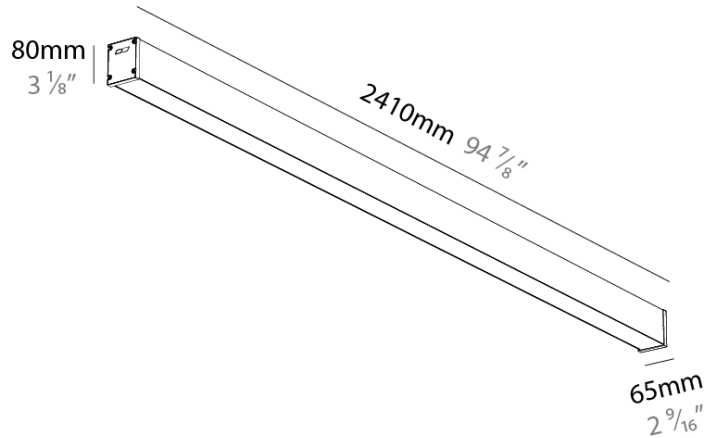

GENERAL

Series: Slider Straight IP54
Partner: Prolicht
Division: Architectural
Installation: Surface
Product Type: Linear Profiles
Mounting Location: Ceiling
Light Distribution: Direct

PHYSICAL

Shape: Rectangle
Length (mm): 2410
Length (in): 94 7/8
Width (mm): 65
Width (in): 2 9/16
Height (mm): 80
Height (in): 3 1/8
Weight (kg): 2.420
Diffuser: Diffuser - Opal, Micro-prism, Clear Micro-prism, Glare Control, Wallwasher Right, Wallwasher Left, Wallwash Double Asymmetric
Fixture Finish: SSR / BKV / CWI / CRY / HAB / UFT / ITA / RUA / FTG / MYG / LOD / PUS / FRO / FUP / KIA / POP / BLS / SPG / MEY / GOH / CHC / COM / ABZ / JAG / OBR / MOS / ROR
Fixture Material: Aluminum Die Cast

ELECTRICAL

Lamp Type: LED (Zhaga Standard)
Input Wattage (W): 52
Total Output Wattage (W): 47.3
Dimming: Non-Dimmable
Driver Included: No
Driver Location: Remote
Driver Type: Constant Current - Universal
Driver Class: Class 2
Input Voltage (V): 120
Constant Current (MA): 300mA
Upon Request: DALI Dimming, MATTER Dimming

LED

Color Temperature (°K): 2700 / 3000 / 3500 / 4000
Max. Delivered Lumen (lm): 5314 - 7387
Nominal Lumen (lm): 8200 - 8560
CRI: >90 CRI
Lamp Life (hrs): 50000

RATINGS AND CERTIFICATIONS

Certified By: Certified for North American Standards
IP rating: IP54